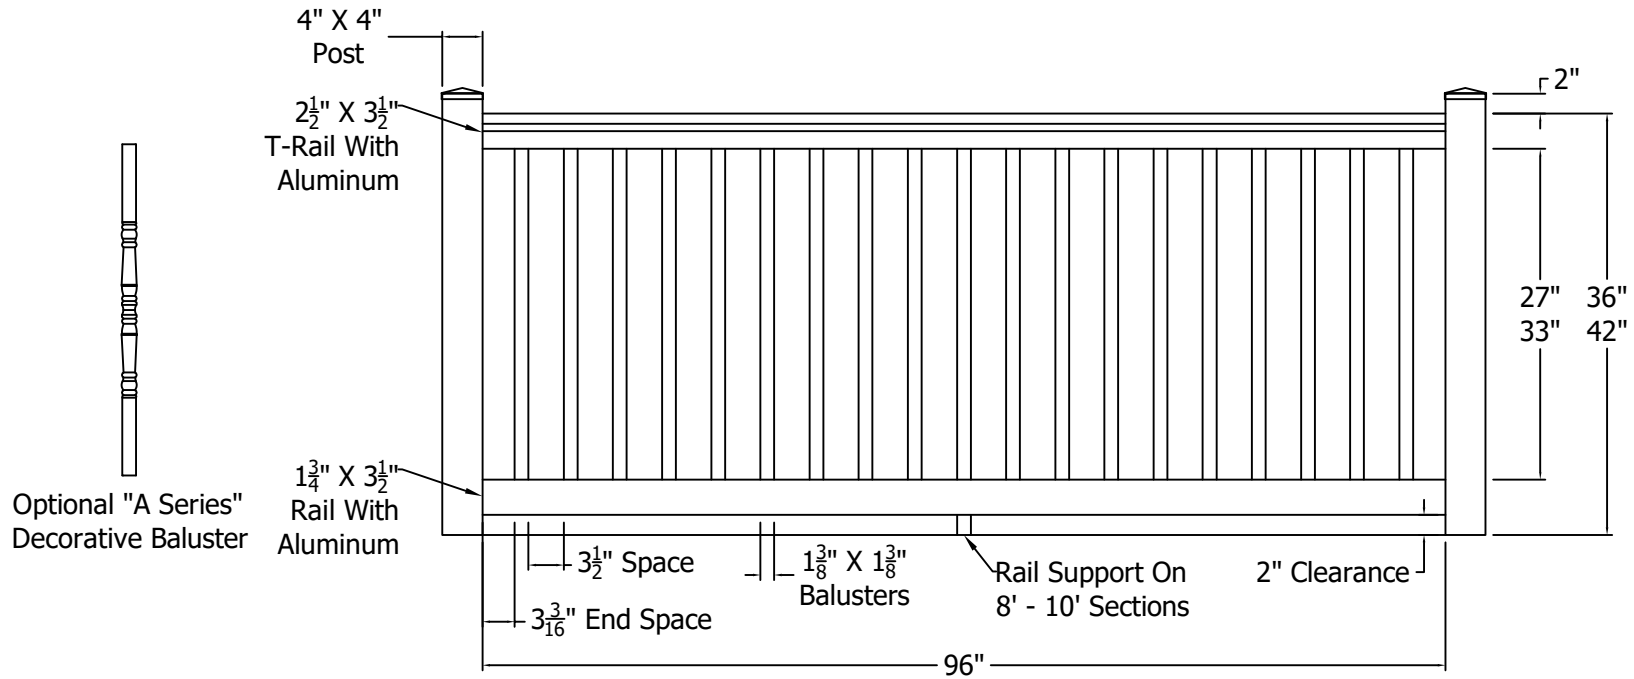

T-Rail Profile
3X Scale

| REV. | LOC. | REVISION | DATE |
|------|------|---------------|----------|
| B | | Updated Logos | 12/22/20 |
| | | | |
| | | | |
| | | | |

| Standard Lengths |
|------------------------------|
| 4', 5', 6', 7', 8', 9' & 10' |