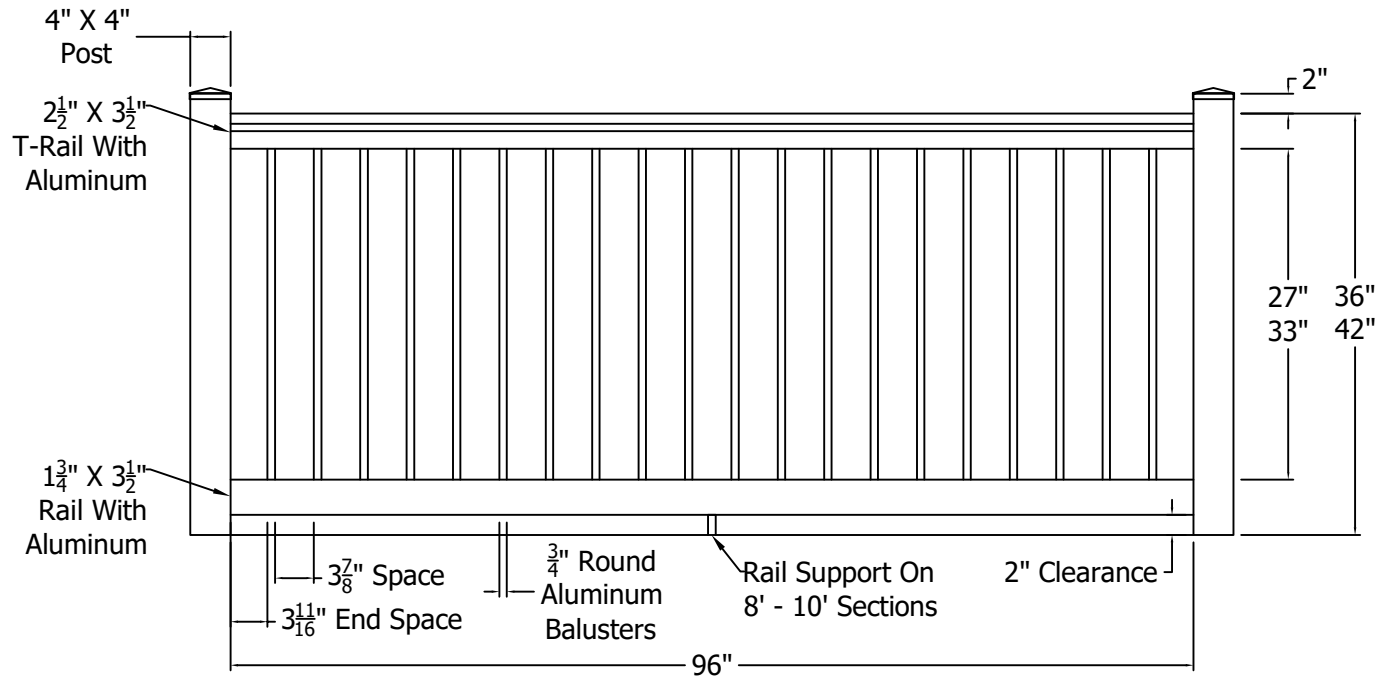

T-Rail Profile
3X Scale

REV.	LOC.	REVISION	DATE
B		Updated Logos	12/22/20

Standard Lengths
4', 5', 6', 7', 8', 9' & 10'

	<p>3446 US 6 EAST Bremen, IN 46506 diggerspecialties.com</p>	DRAWN BY: EH	STYLE:
		DATE DRAWN: 09-13-2019	Falcon B Series
		SCALE = 1":1"	AS SHOWN: 42" T
		DRAFT NO.: 20190913-1E	LOC: Z:\Vinyl\PolyRail Railing\Falcon\Updated Standard Drawings
			REV. B