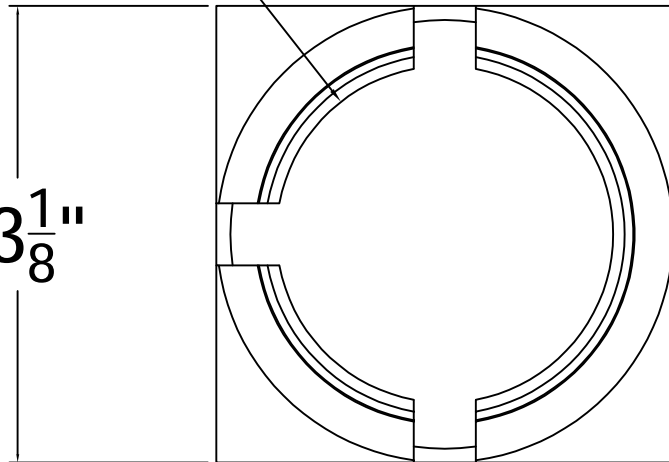

For 10" Round Columns

REV.	LOC.	REVISION	DATE

Ø9⁷/₈"

13¹/₈"

4

3

2

1

Transforming the Outdoor Living Experience

3446 US 6 EAST
Bremen, IN 46506
diggerspecialties.com

DRAWN BY: EH
DATE DRAWN:
11-22-2019

SCALE = 1":1"

DRAFT NO.:
20191122-1E

STYLE:
**Doric Knock Out
Base 10IN**

AS SHOWN:

LOC: Z:\Fiberglass\DSI
Columns\10 Inch Columns\Updated
Standard Drawings

REV.

D

C

B

A