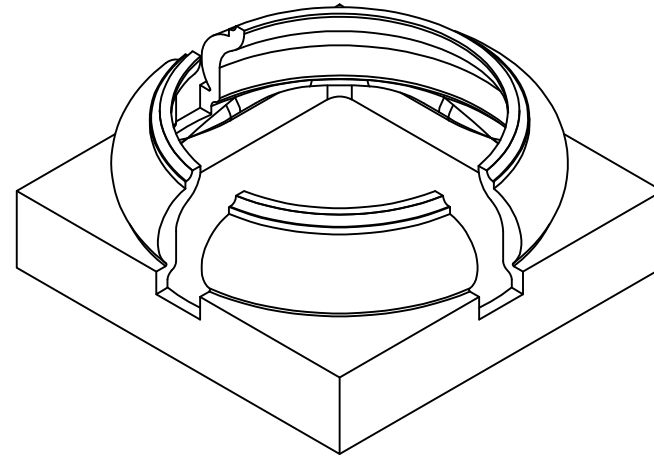

For 10" Round Columns

REV.	LOC.	REVISION	DATE

Ø9⁷/₈"

13¹/₈"

4

3

2

1

Transforming the Outdoor Living Experience

3446 US 6 EAST
Bremen, IN 46506
diggerspecialties.com

DRAWN BY: EH
DATE DRAWN:
11-22-2019

SCALE = 1":1"

DRAFT NO.:
20191122-1E

STYLE:
**Doric Knock Out
Base 10IN**