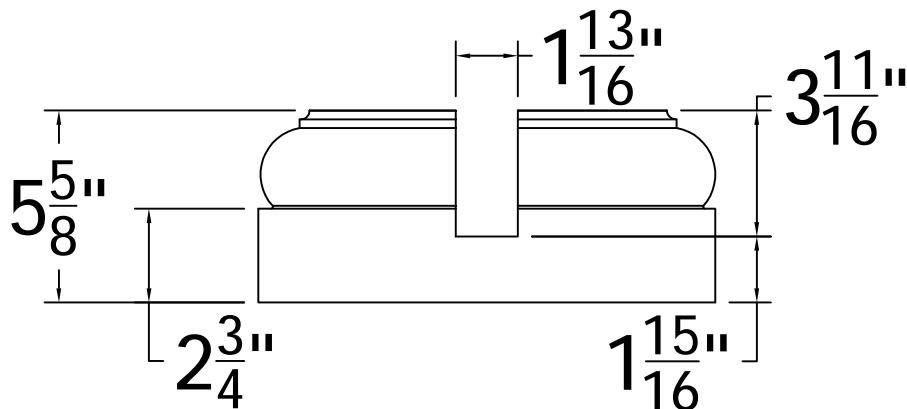

For 10" Round Columns

REV.	LOC.	REVISION	DATE

Ø9⁷/₈"

13¹/₈"

4

3

2

1

Transforming the Outdoor Living Experience

3446 US 6 EAST
Bremen, IN 46506
diggerspecialties.com

DRAWN BY: EH
DATE DRAWN:
11-22-2019

SCALE = 1":1"

DRAFT NO.:
20191122-1E

STYLE:
**Doric Knock Out
Base 10IN**

AS SHOWN:

LOC: Z:\Fiberglass\DSI
Columns\10 Inch Columns\Updated
Standard Drawings

REV.

D

C

B

A