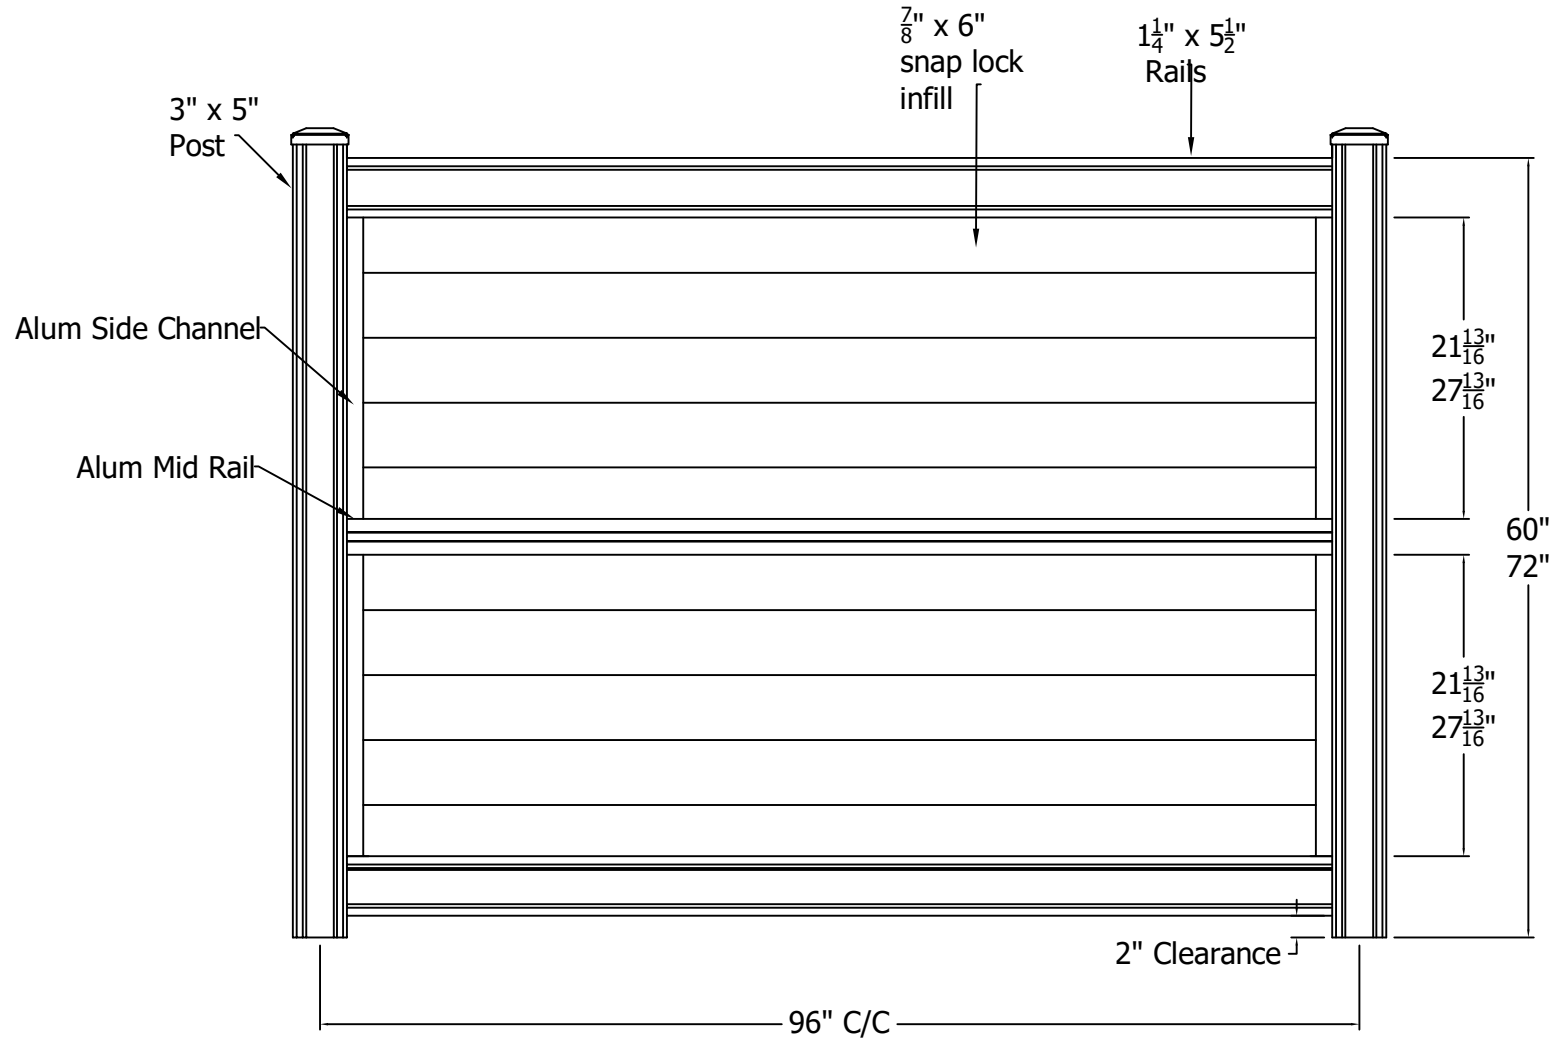

REV.	LOC.	REVISION	DATE

 <p><b>Designer</b> FENCING</p>	 <p><b>DSI Digger Specialties Inc.</b> <i>Transforming the Outdoor Living Experience</i> 3446 US 6 EAST Bremen, IN 46506 diggerspecialties.com</p>	DRAWN BY: EH	<b>STYLE:</b> <b>Designer Fence</b> <b>Horizontal Privacy</b>	
		DATE DRAWN: 02-29-2024		AS SHOWN: 72" T
		SCALE = 1":1"	LOC: Z:\Vinyl\Polyvinyl Fence	REV.
		DRAFT NO.: 20240229-1E	1	A