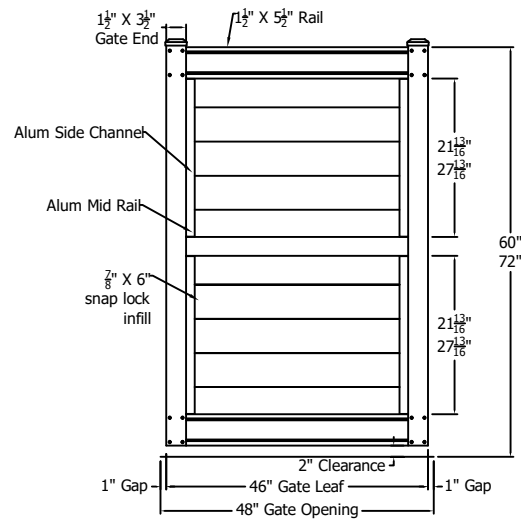

REV.	LOC.	REVISION	DATE

DRAWN BY: EH
 DATE DRAWN: 04-16-2024
 SCALE = 1":1"
 DRAFT NO.: 20240416-1E

STYLE: **Designer Fence Horizontal Privacy**
 AS SHOWN: 72" T
 LOC: Z:\Vinyl\Polyvinyl Fence

REV. A