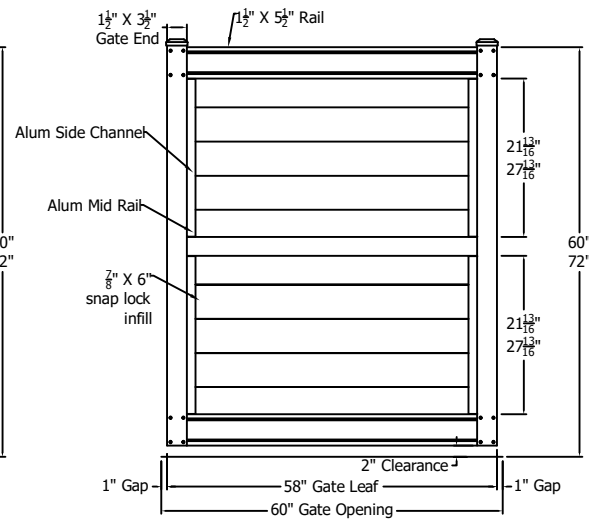

REV.	LOC.	REVISION	DATE

DRAWN BY: EH
 DATE DRAWN: 04-16-2024
 SCALE = 1":1"
 DRAFT NO.: 20240416-1E

STYLE: **Designer Fence Horizontal Privacy**
 AS SHOWN: 72" T
 LOC: Z:\Vinyl\Polyvinyl Fence

REV. A