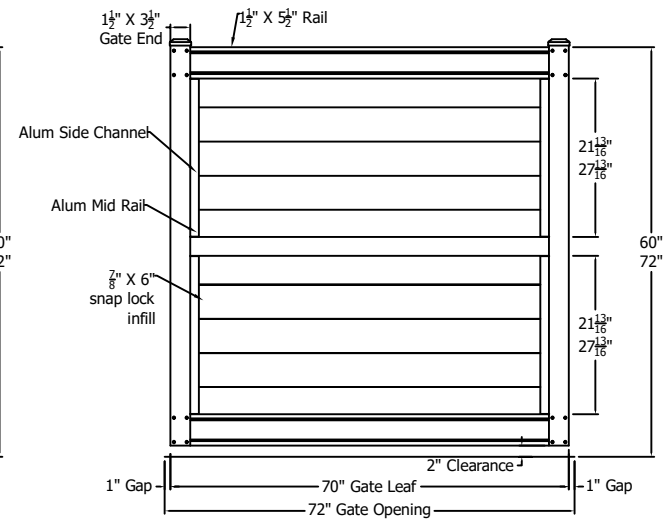

REV.	LOC.	REVISION	DATE

DRAWN BY: EH
 DATE DRAWN: 04-16-2024
 SCALE = 1":1"
 DRAFT NO.: 20240416-1E

STYLE: **Designer Fence Horizontal Privacy**
 AS SHOWN: 72" T
 LOC: Z:\Vinyl\Polyvinyl Fence

REV. A