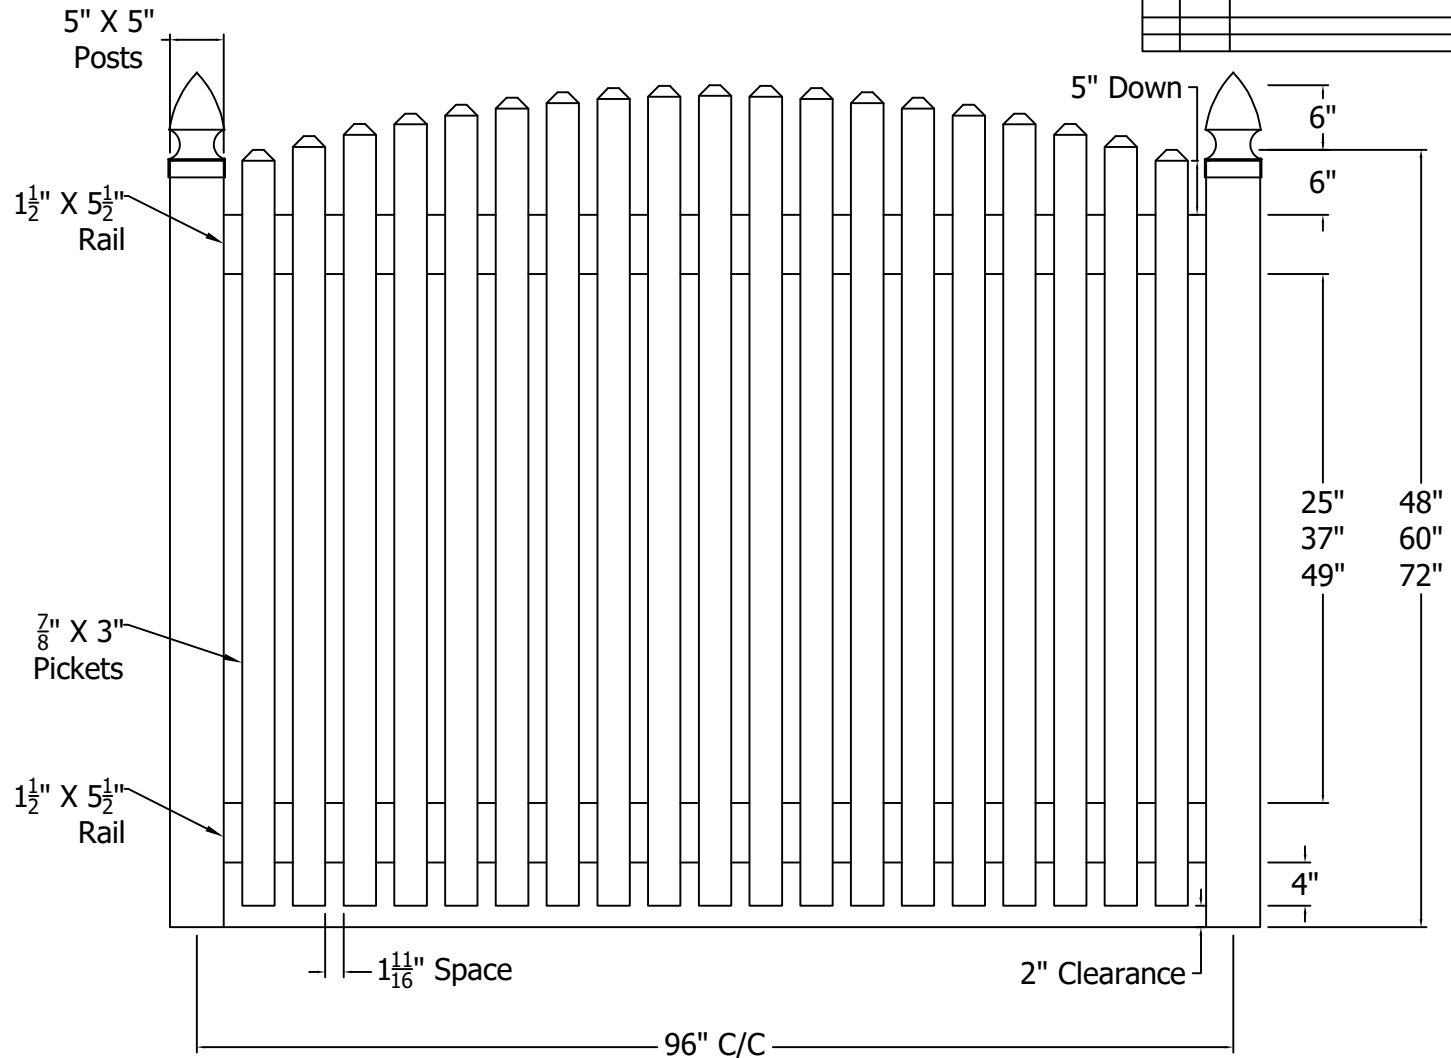

REV.	LOC.	REVISION	DATE
B		Updated Logos	12/23/20

	 <p>3446 US 6 EAST Bremen, IN 46506 diggerspecialties.com</p>	DRAWN BY: EH	STYLE:
		DATE DRAWN: 03-07-2019	Convex Supreme
		SCALE = 1":1"	AS SHOWN: 72" T
DRAFT NO.: 20190307-1E		LOC: Z:\Vinyl\Polyvinyl Fence\Supreme\Updated Standard Drawings	
			REV. B