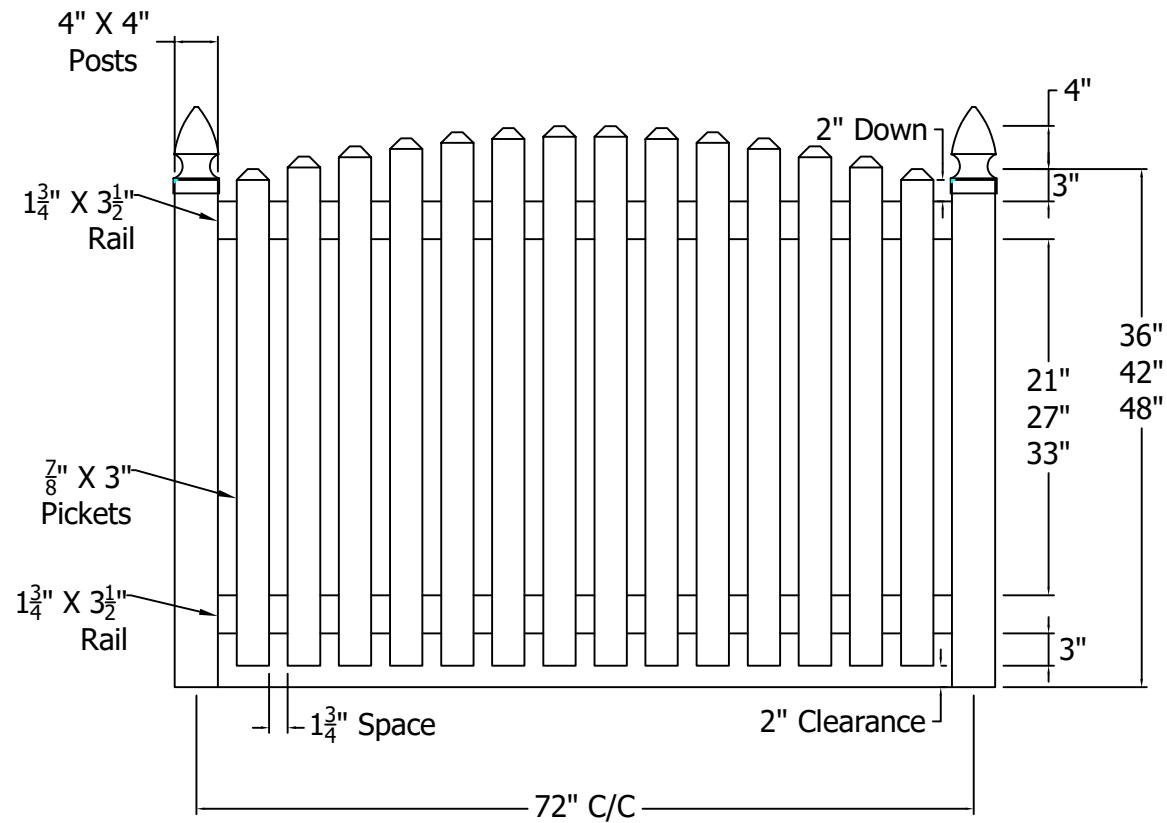

REV.	LOC.	REVISION	DATE
B		Updated Logos	12/23/20

	 <p><i>Transforming the Outdoor Living Experience™</i></p> <p>3446 US 6 EAST Bremen, IN 46506 diggerspecialties.com</p>	DRAWN BY: EH DATE DRAWN: 01-11-2019	STYLE: Convex Sterling
		SCALE = 1":1" DRAFT NO.: 20190111-1E	AS SHOWN: 48" T LOC: Z:\Vinyl\Polyvinyl Fence\Sterling\Updated Standard Drawings
			REV. B