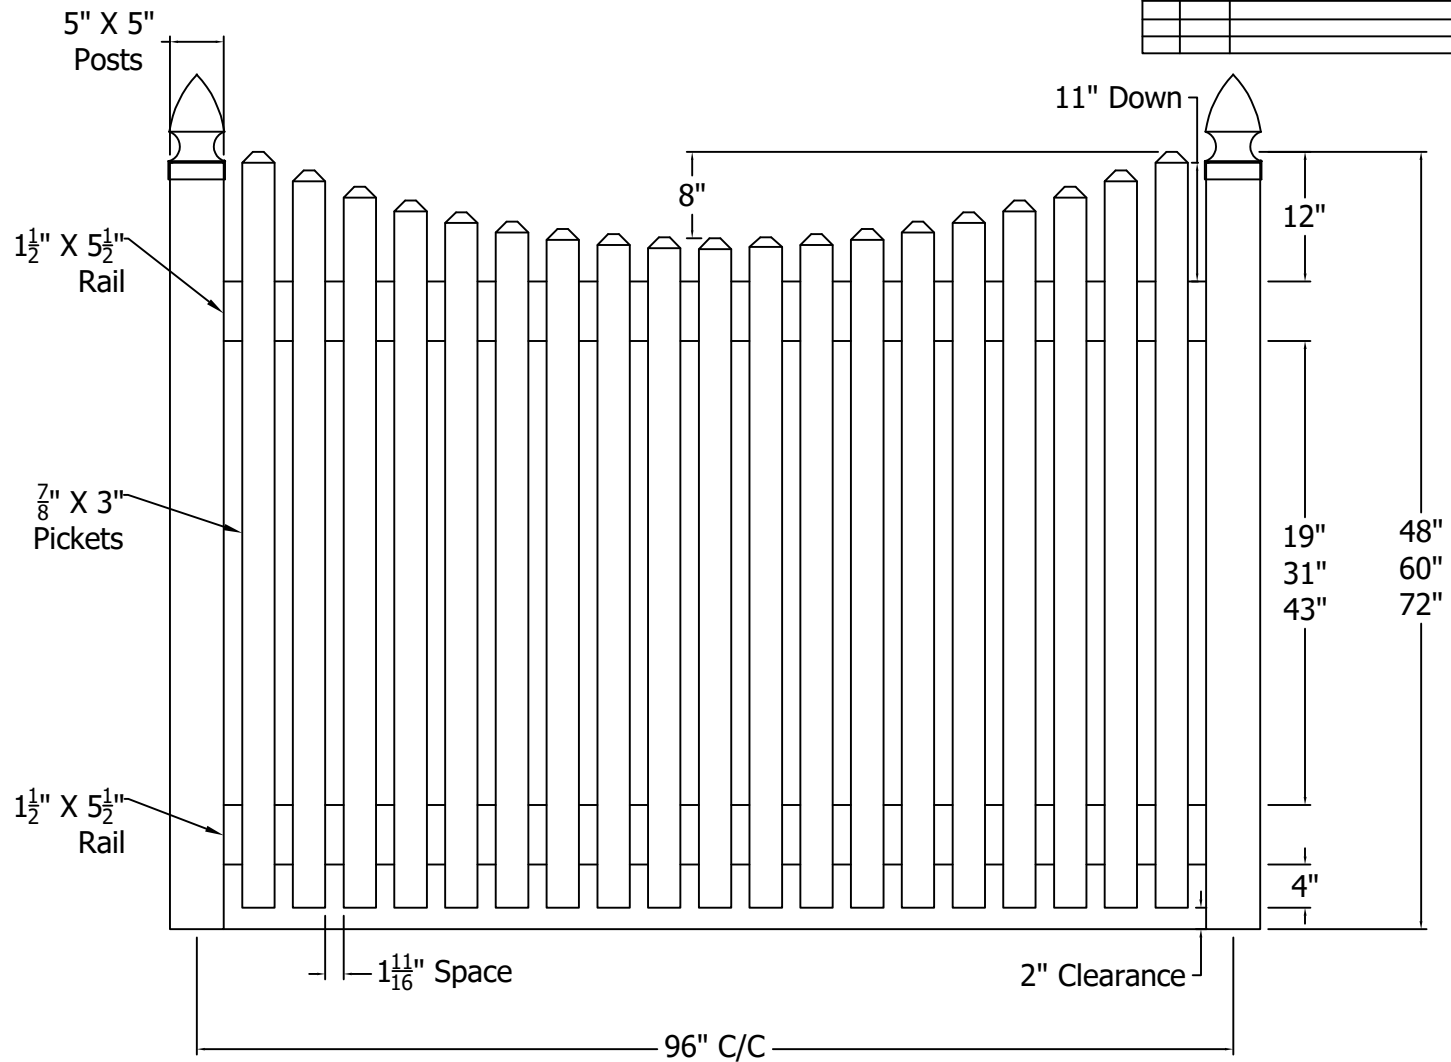

REV.	LOC.	REVISION	DATE
B		Updated Logos	12/23/20

	 <p>3446 US 6 EAST Bremen, IN 46506 diggerspecialties.com</p>	DRAWN BY: EH	STYLE:
		DATE DRAWN: 03-07-2019	<b>Concave Supreme</b>
		SCALE = 1":1"	AS SHOWN: 72" T
		DRAFT NO.: 20190307-1E	LOC: Z:\Vinyl\Polyvinyl\Fence\Supreme\Updated Standard Drawings
			REV. B