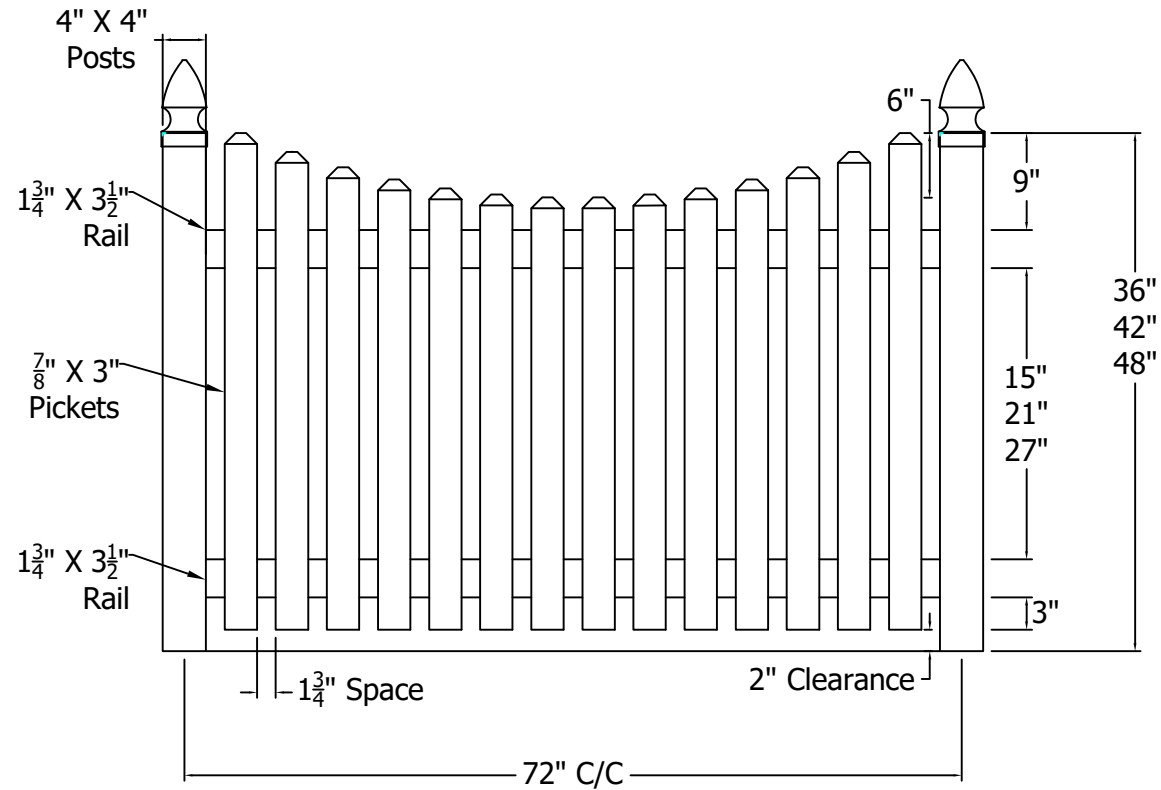

REV.	LOC.	REVISION	DATE
B		Updated Logos	12/23/20

	 <p><i>Transforming the Outdoor Living Experience™</i></p> <p>3446 US 6 EAST Bremen, IN 46506 diggerspecialties.com</p>	DRAWN BY: EH DATE DRAWN: 01-11-2019	STYLE: Concave Sterling
		SCALE = 1":1" DRAFT NO.: 20190111-1E	AS SHOWN: 48" T LOC: Z:\Vinyl\Polyvinyl Fence\Sterling\Updated Standard Drawings
			REV. B