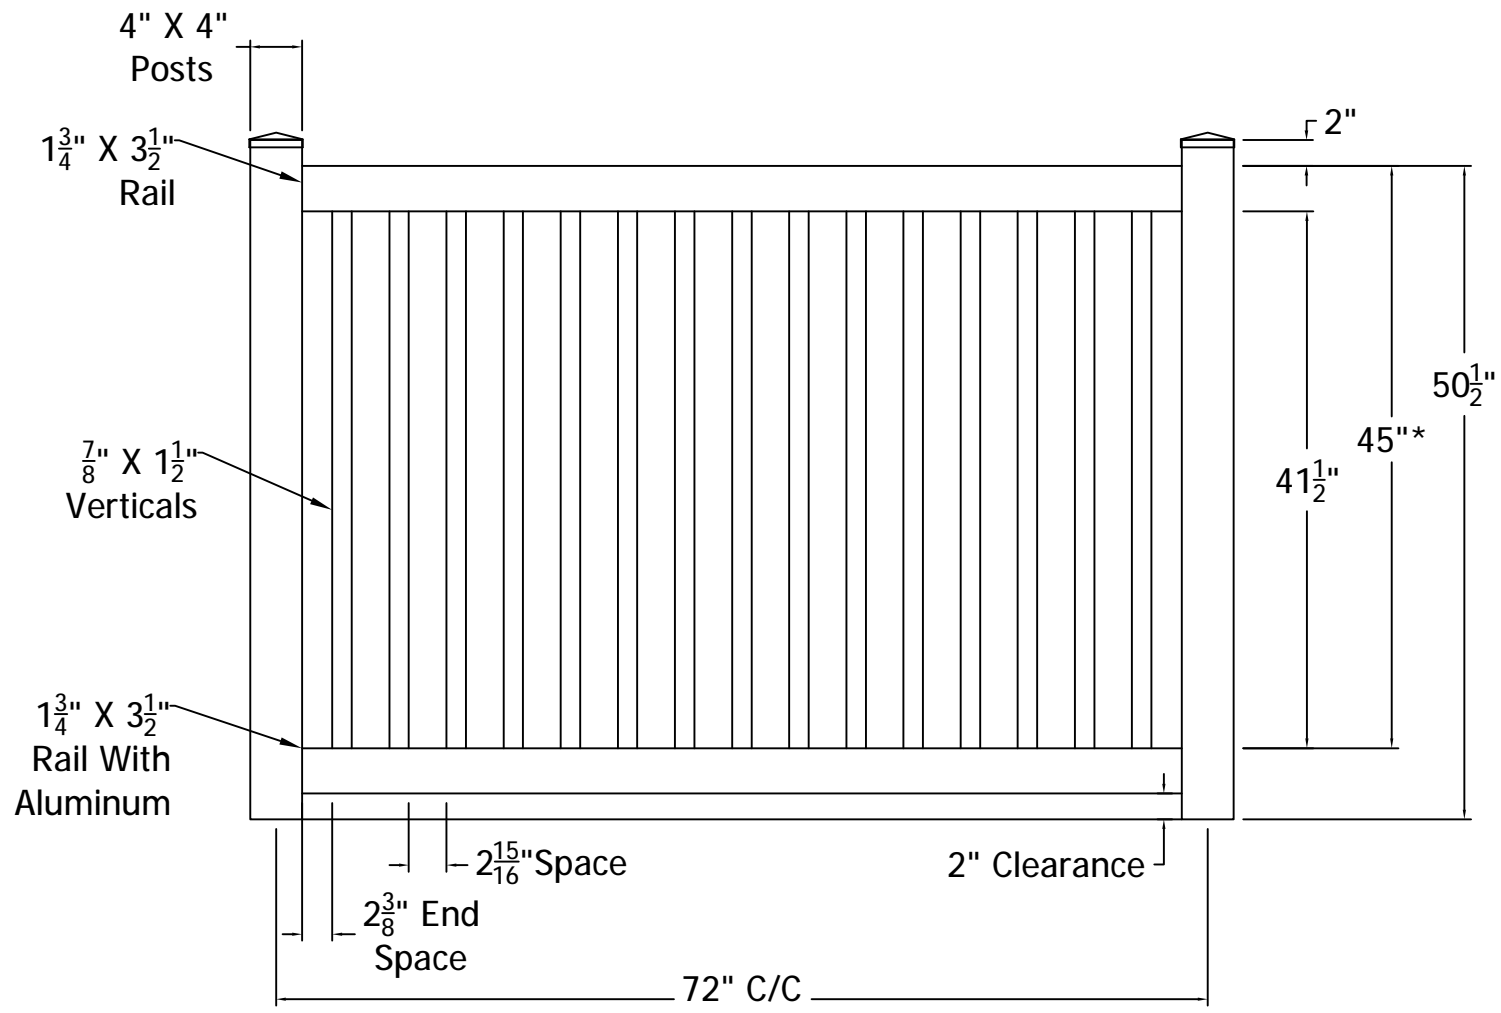

REV.	LOC.	REVISION	DATE

*Meets BOCA Requirements for Height and Spacing

DSI Digger Specialties Inc.
Transforming the Outdoor Living Experience
3446 US 6 EAST
Bremen, IN 46506
diggerspecialties.com

DRAWN BY: EH	STYLE:	Colonial Pool	REV.
DATE DRAWN: 01-11-2019	AS SHOWN: 50 1/2" T Colonial		
SCALE = 1":1"	LOC: Z:\Vinyl\Polyvinyl Fence\Colonial\Updated Standard Drawings		
DRAFT NO.: 20190111-1E			

4

3

2

1

D
C
B
A