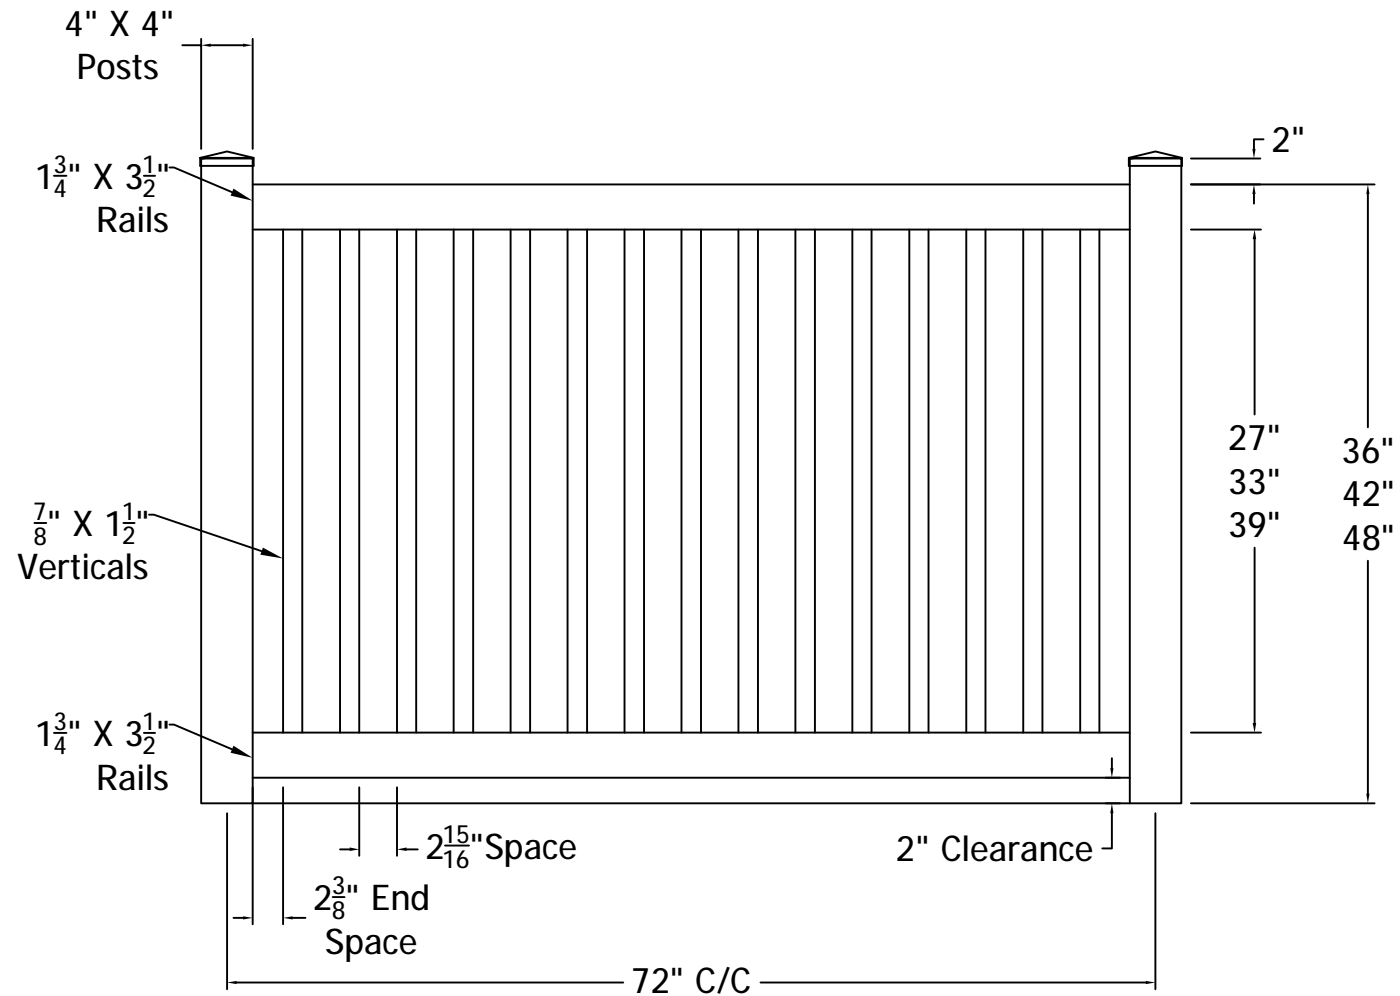

REV.	LOC.	REVISION	DATE

DSI Digger Specialties Inc.
Transforming the Outdoor Living Experience
 3446 US 6 EAST
 Bremen, IN 46506
 diggerspecialties.com

DRAWN BY: EH	STYLE:	Colonial
DATE DRAWN: 01-11-2019	AS SHOWN: 48" T Colonial	
SCALE = 1":1"	DRAFT NO.: 20190111-1E	LOC: Z:\Vinyl\Polyvinyl Fence\Colonial\Updated Standard Drawings
		REV.