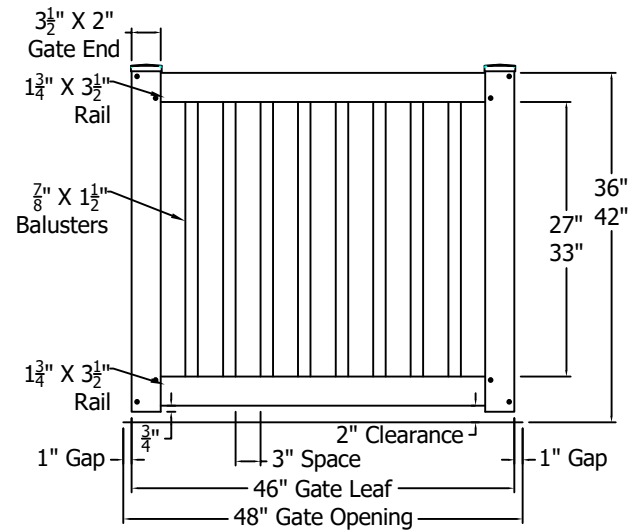

Rails And Gate Ends Reinforced With Aluminum

REV.	LOC.	REVISION	DATE
B		Updated Logos	12/22/20

Optional "A Series"
Decorative Baluster

 PolyRail VINYL RAILING	 Digger Specialties Inc. <i>Transforming the Outdoor Living Experience™</i> 3446 US 6 EAST Bremen, IN 46506 diggerspecialties.com	DRAWN BY: EH DATE DRAWN: 01-03-2020	STYLE: Cardinal Standard Gates
		SCALE = 1":1" DRAFT NO.: 20200103-1E	AS SHOWN: 42" T LOC: Z:\Vinyl\PolyRail Railing/Cardinal\Updated Standard Drawings
		REV. B	