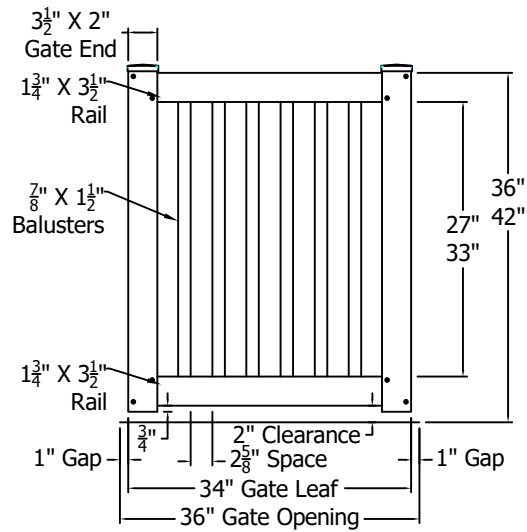

Rails And Gate Ends Reinforced With Aluminum

REV.	LOC.	REVISION	DATE
B		Updated Logos	12/22/20

Optional "A Series"
Decorative Baluster

 PolyRail VINYL RAILING	 Digger Specialties Inc. <i>Transforming the Outdoor Living Experience™</i> 3446 US 6 EAST Bremen, IN 46506 diggerspecialties.com	DRAWN BY: EH DATE DRAWN: 01-03-2020	STYLE: Cardinal Standard Gates
		SCALE = 1":1" DRAFT NO.: 20200103-1E	AS SHOWN: 42" T LOC: Z:\Vinyl\PolyRail Railing/Cardinal\Updated Standard Drawings
		REV. B	

4

3

2

1

D

C

B

A