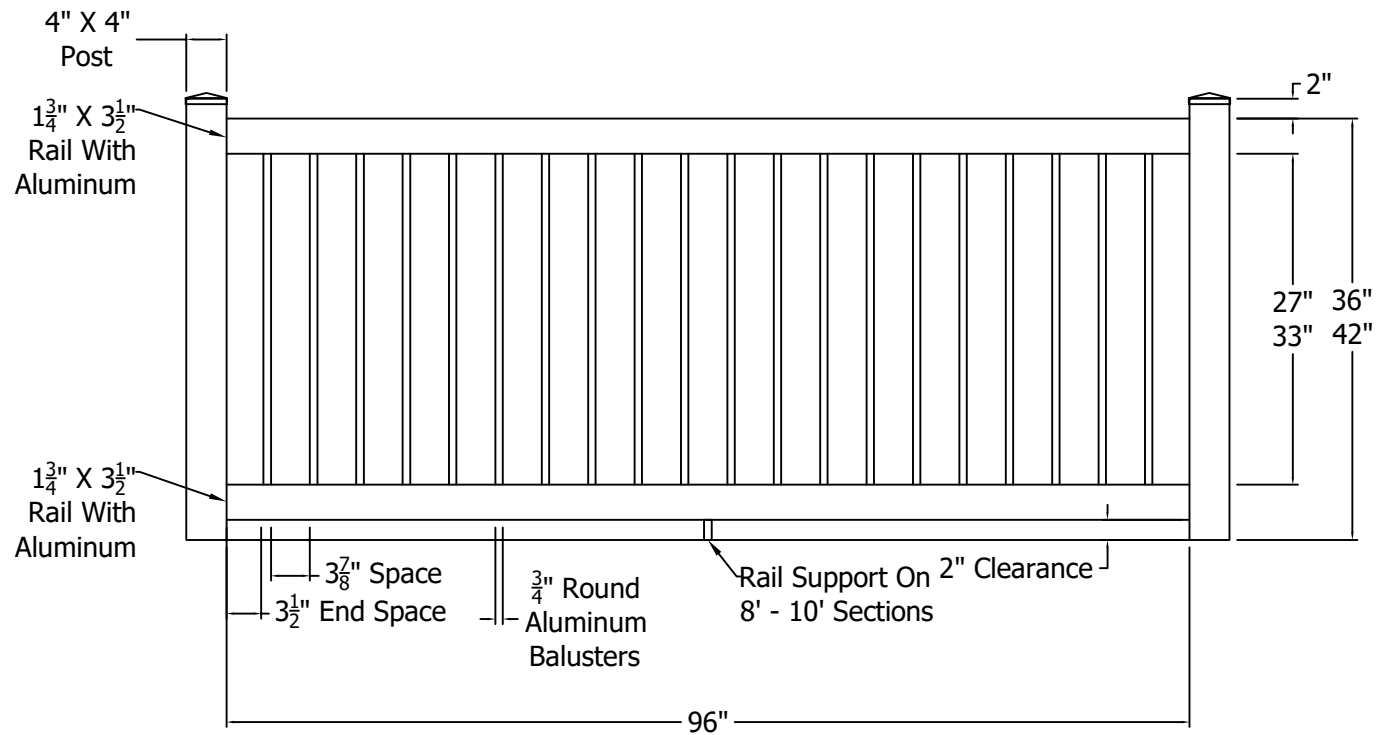

REV.	LOC.	REVISION	DATE
B		Updated Logos	12/22/20

Standard Lengths
4', 5', 6', 7', 8', 9' & 10'

 PolyRail [®] VINYL RAILING	 Digger Specialties Inc. <i>Transforming the Outdoor Living Experience</i> [™] 3446 US 6 EAST Bremen, IN 46506 diggerspecialties.com	DRAWN BY: EH DATE DRAWN: 05-29-2019	STYLE: Cardinal B Series
		SCALE = 1":1" DRAFT NO.: 20190529-1E	AS SHOWN: 42" T LOC: Z:\Vinyl\PolyRail Railing/Cardinal\Updated Standard Drawings