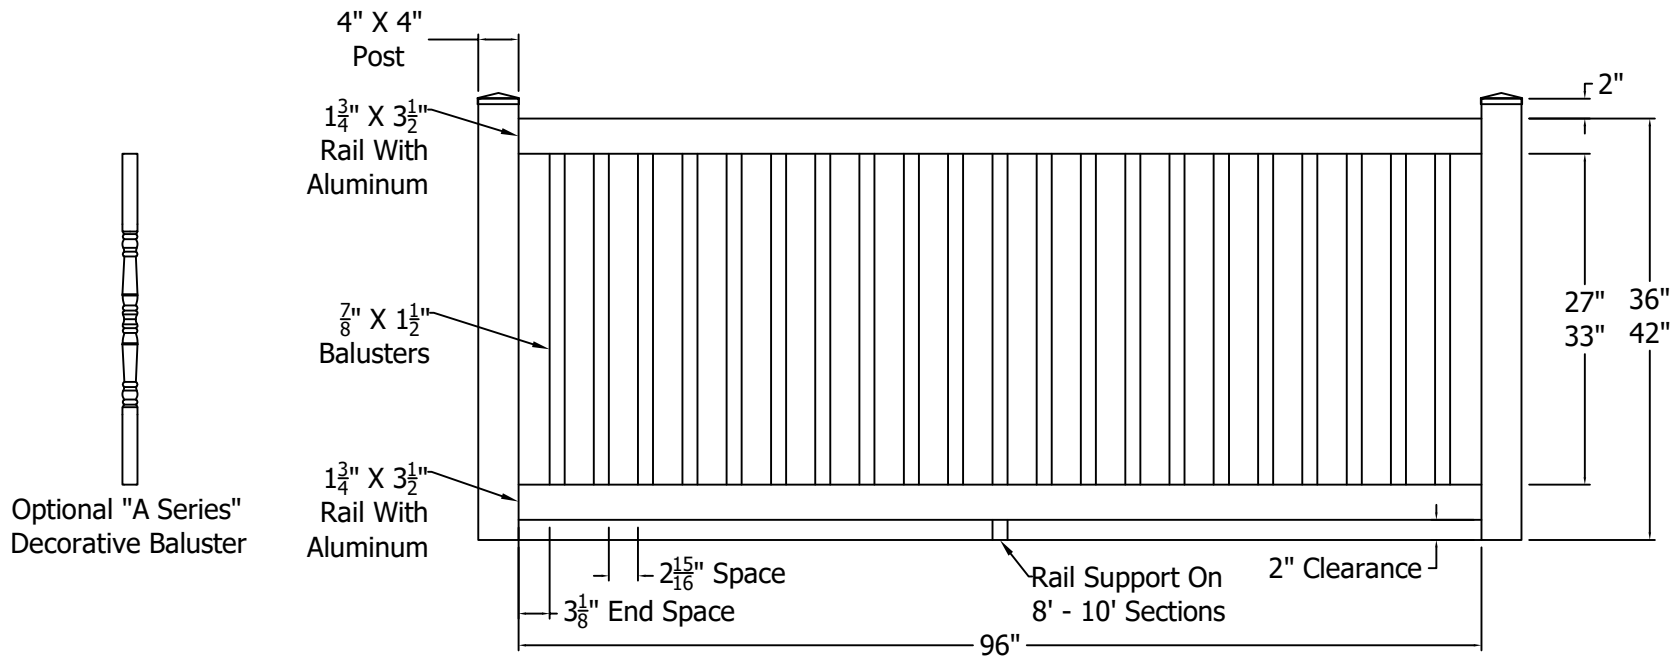

REV.	LOC.	REVISION	DATE
B		Updated Logos	12/22/20

Standard Lengths
4', 5', 6', 7', 8', 9' & 10'

 <b>PolyRail®</b> VINYL RAILING	 <b>Digger Specialties Inc.</b> <i>Transforming the Outdoor Living Experience™</i> 3446 US 6 EAST Bremen, IN 46506 diggerspecialties.com	DRAWN BY: EH	STYLE:
		DATE DRAWN: 05-29-2019	<b>Cardinal</b>
		SCALE = 1":1"	AS SHOWN: 42" T
		DRAFT NO.: 20190529-1E	LOC: Z:\Vinyl\PolyRail Railing\Cardinal\Updated Standard Drawings
			REV. B