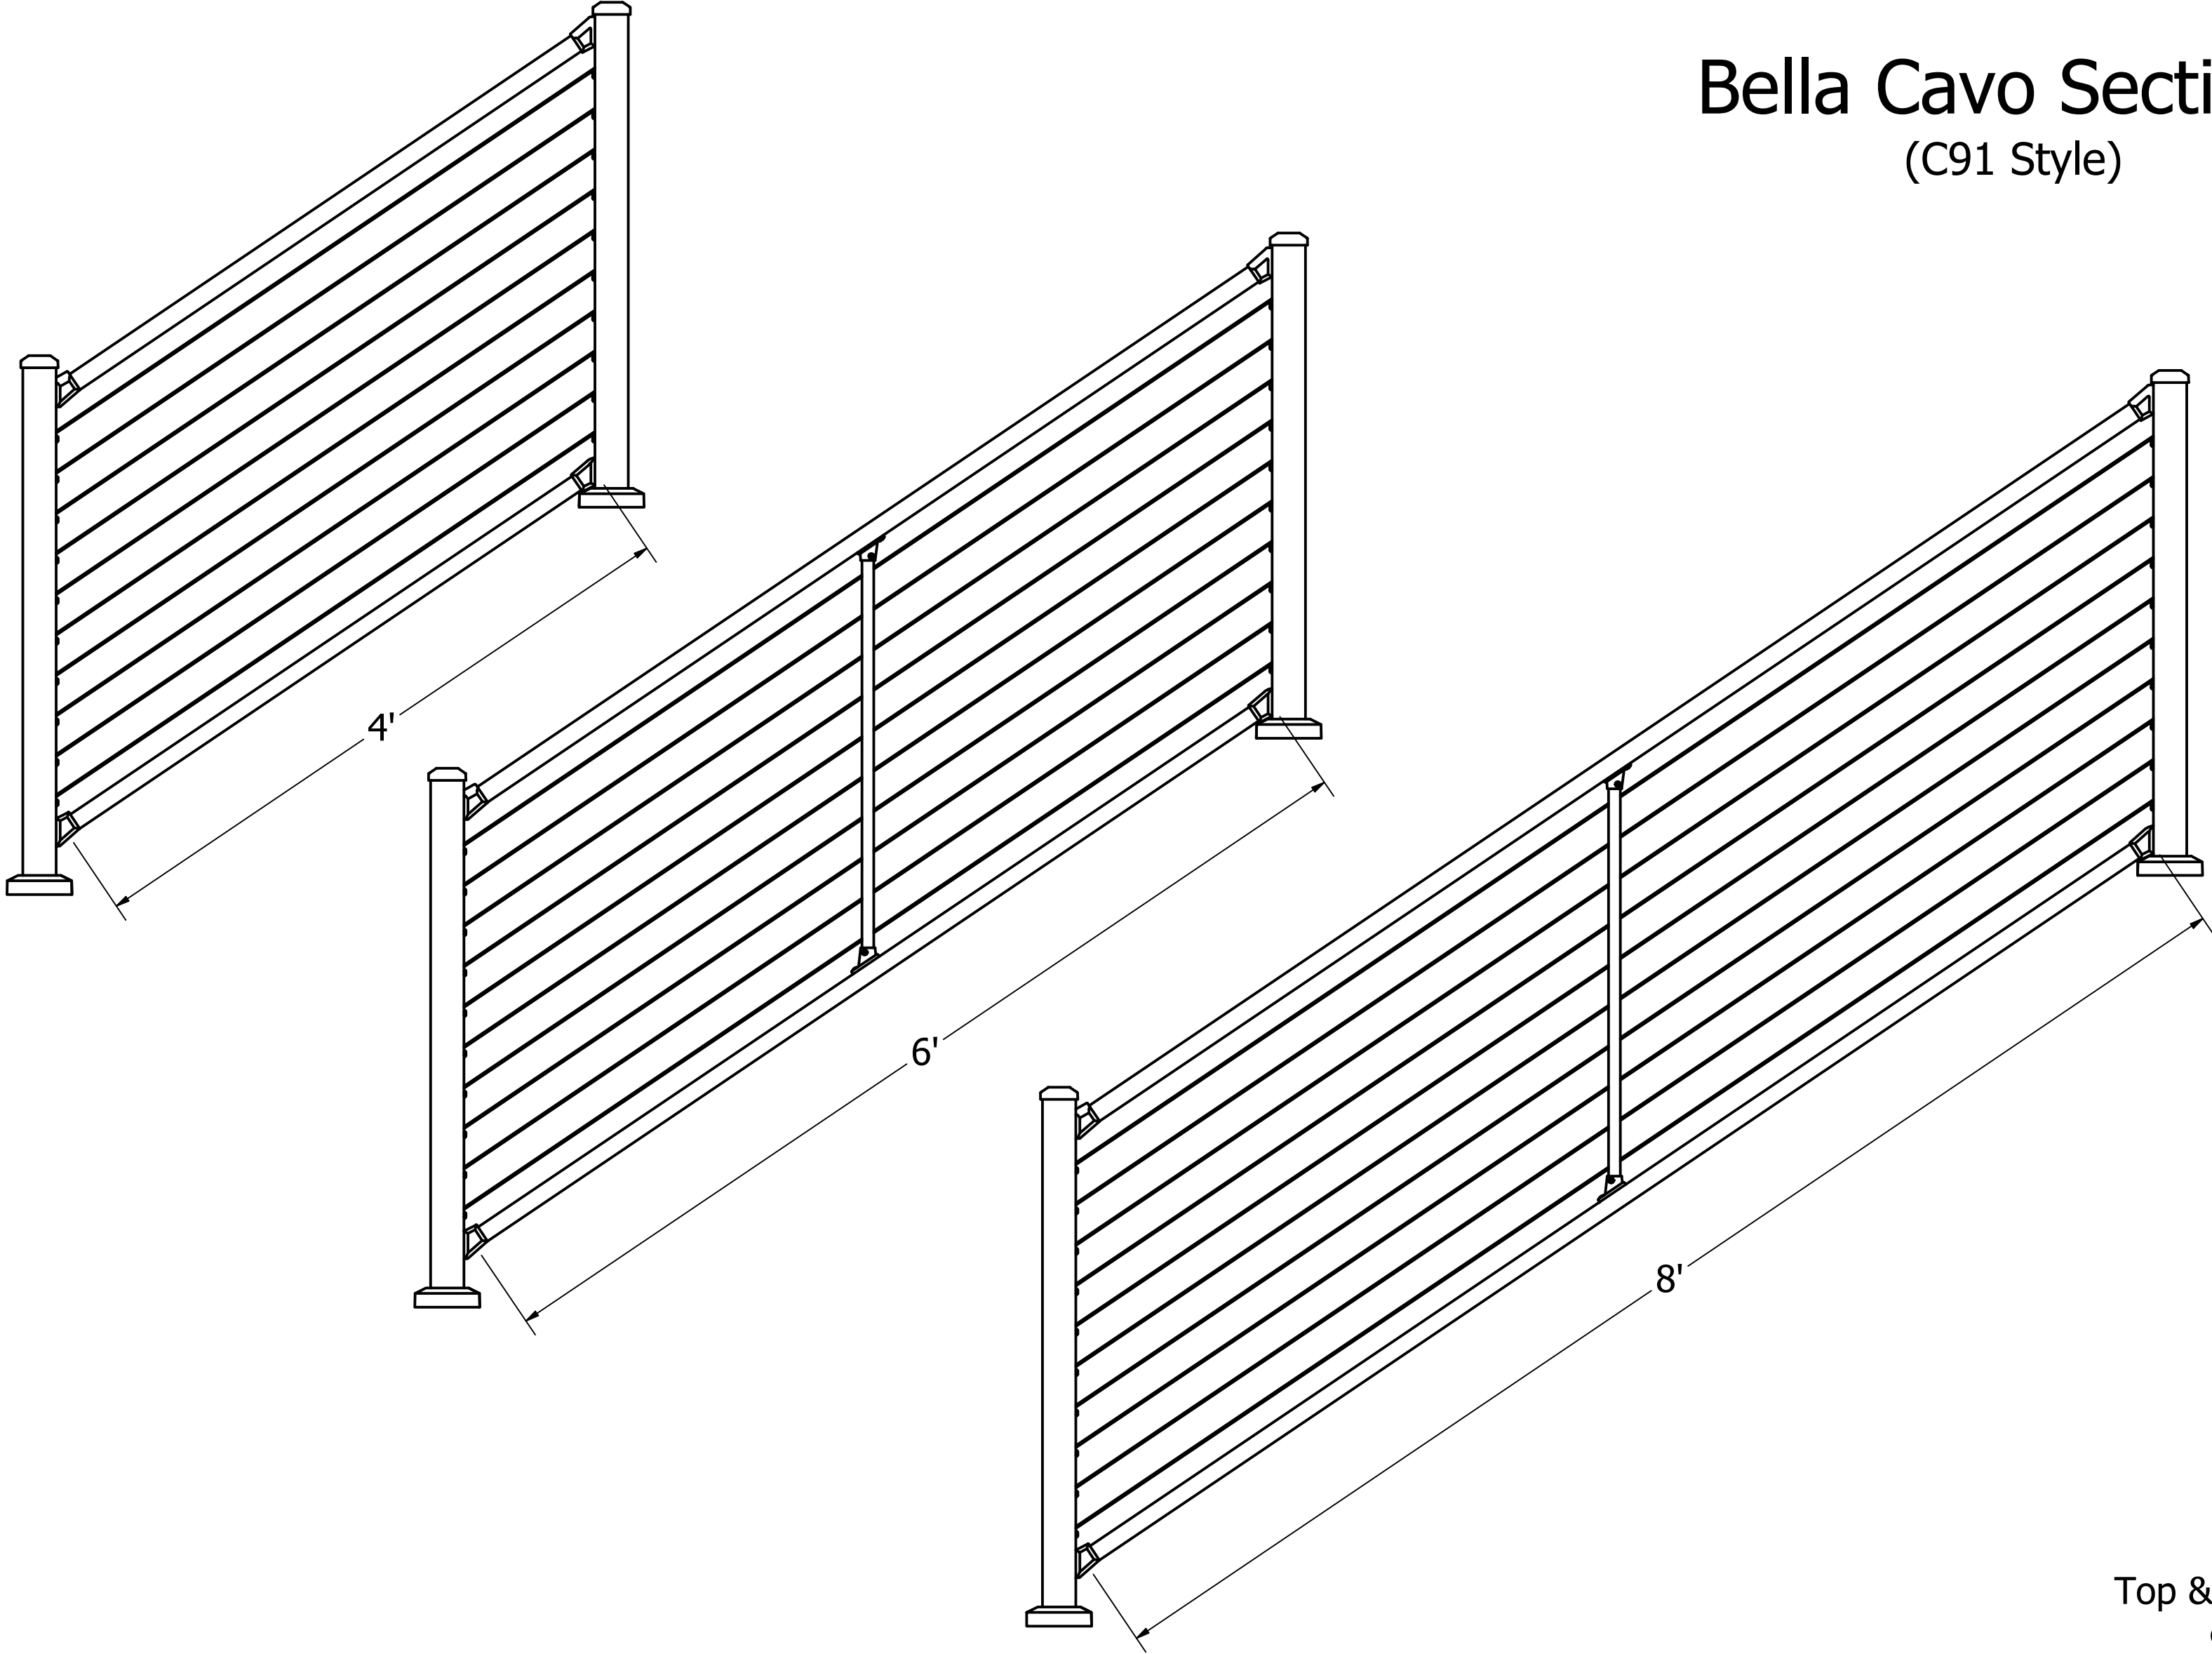

# Bella Cavo Sections

(C91 Style)

Top & Bottom Rail  
Stair

Note:  
 Sections are available 36" & 42" tall.  
 Distance between cables is 3" C/C.  
 36" tall - 10 cables.  
 42" tall - 12 cables.  
 Center Baluster required on all except 4'.

**Digger Specialties Inc.**  
*Transforming the Outdoor Living Experience™*  
 3446 US 6 EAST  
 BREMEN, IN 46506  
 diggerspecialties.com

WEIGHT:	DRAWN BY: RP	MATERIAL:
STANDARD TOLERANCE: .00 \ .01 .000 \ .005 ANG. \ .5~	DATE DRAWN: <b>5/14/2024</b>	Varies
FRACTIONS: ± 1/16"	DRAFT NO. <b>20240514-2R</b>	
Z:\Aluminum\Westbury\C91 Bella Cavo\Sections\Stair\C91 4ft section 36in Tall (T.B Rail) Stair.iam		PART NAME: C91 4ft section 36in Tall (T.B Rail) Stair.iam
		PART NUMBER: _____ REV. _____