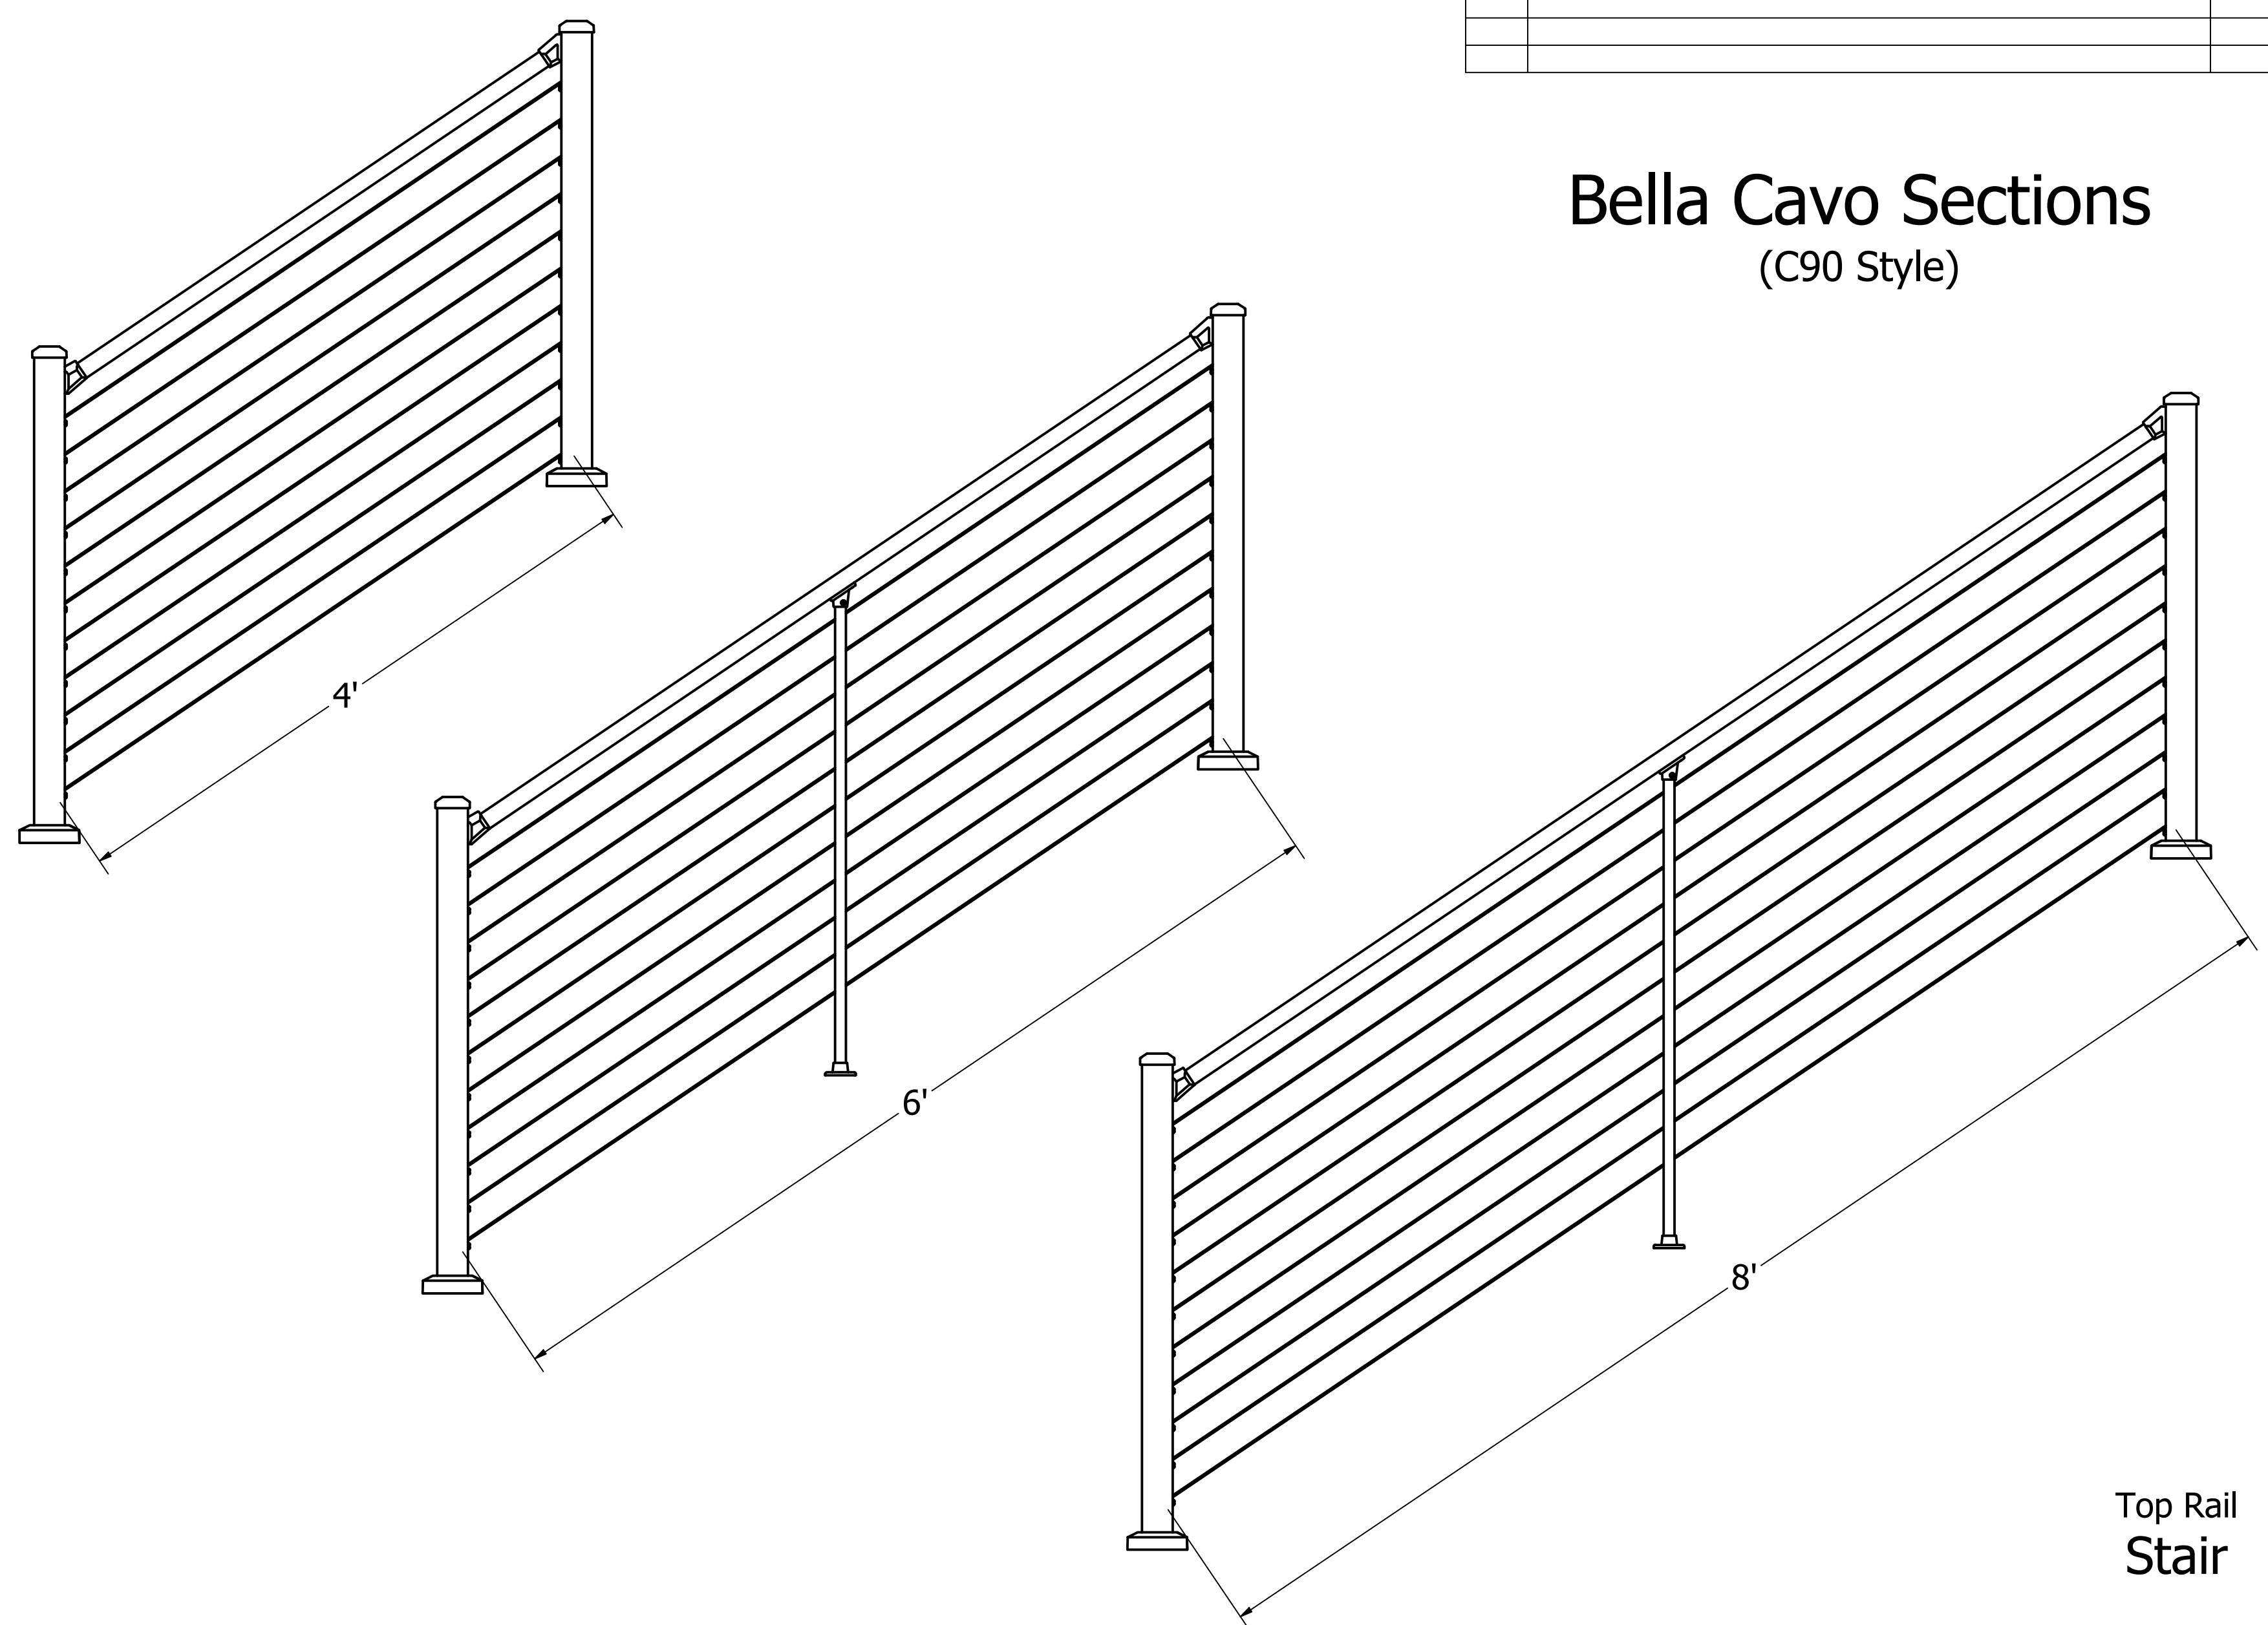

REV.	DESCRIPTION	DATE

Bella Cavo Sections

(C90 Style)

Top Rail
Stair

Note:
 Sections are available 36" & 42" tall.
 Distance between cables is 3" C/C.
 36" tall - 11 cables.
 42" tall - 13 cables.
 Center Baluster required on all except 4'.

 Digger Specialties Inc. <i>Transforming the Outdoor Living Experience™</i> 3446 US 6 EAST BREMEN, IN 46506 diggerspecialties.com	WEIGHT:	DRAWN BY: RP	MATERIAL:	
	STANDARD TOLERANCE: .00 \ .01 .000 \ .005 ANG. \ .5~	DATE DRAWN: 5/14/2024	PART NAME: C90 Section Drawings (Stair).idw	
	FRACTIONS: ± 1/16"	DRAFT NO. 20240514-2R	PART NUMBER: C90 Section Drawings	
	FILE LOC: Z:\Aluminum\Westbury\C90 Bella Cavo\Sections\Stair\C90 Section Drawings (Stair).idw		REV.	