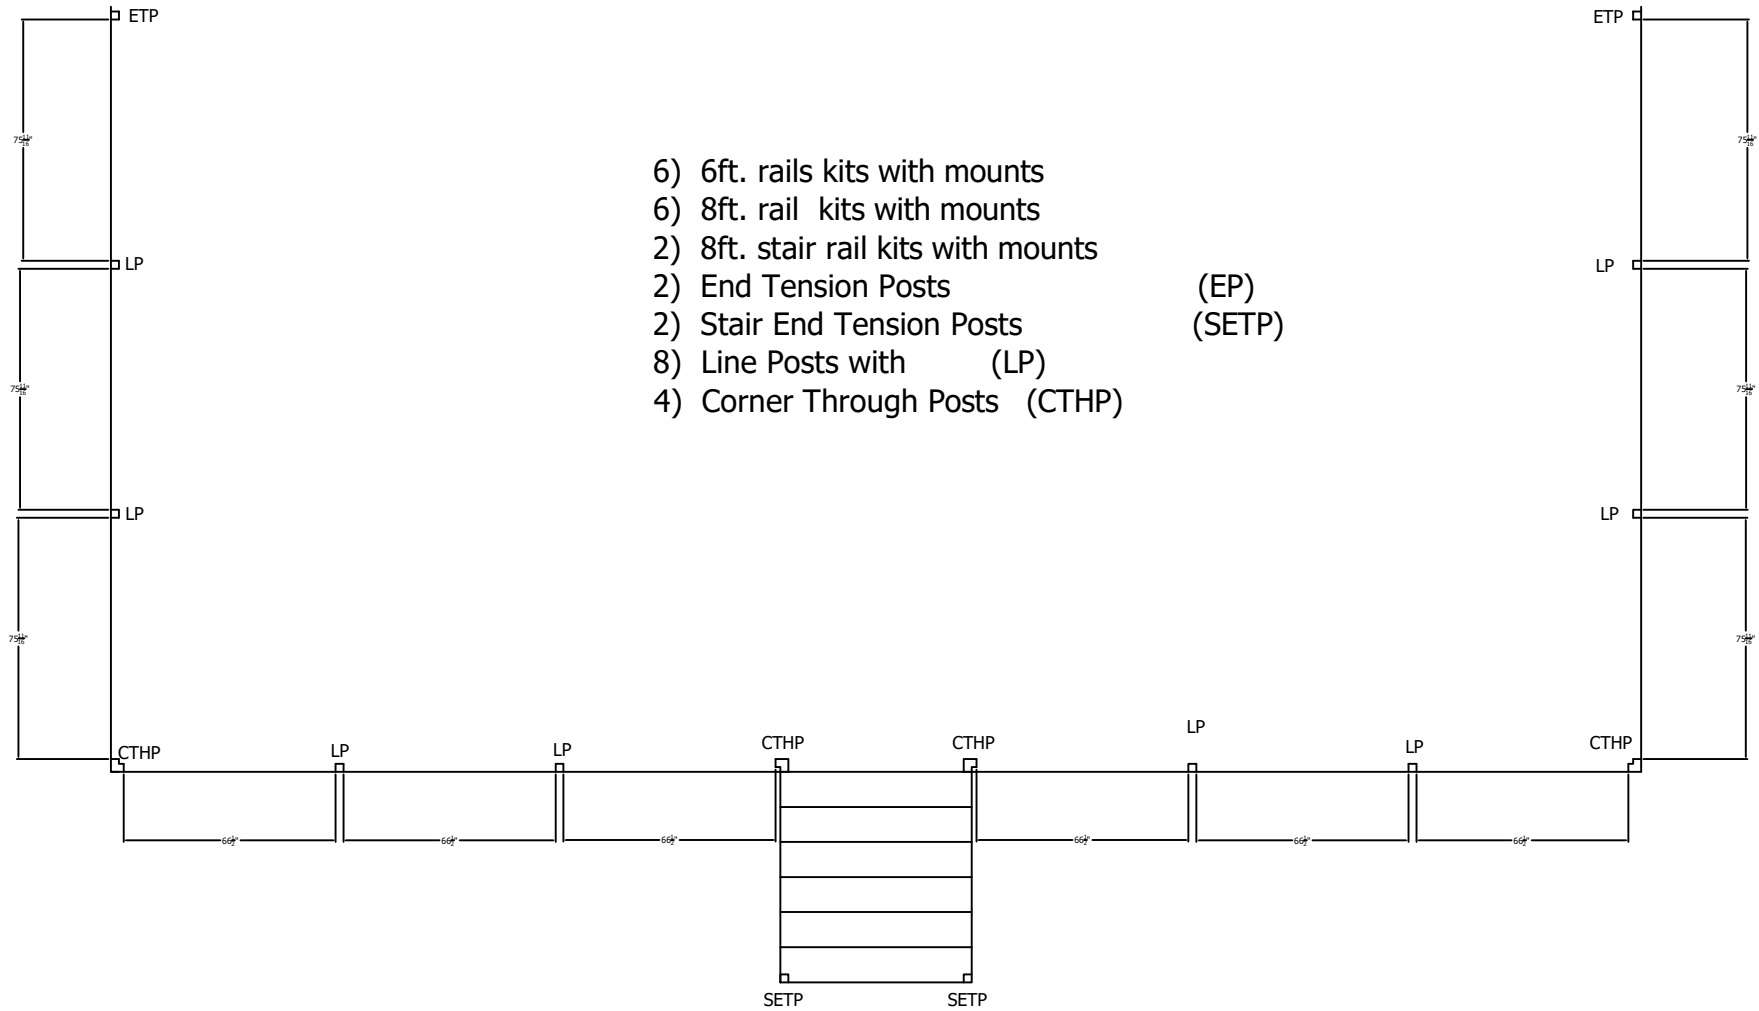

REV.	LOC.	REVISION	DATE
B		Updated Logos	12/23/20

DSI Digger Specialties Inc.
Transforming the Outdoor Living Experience™
3446 US 6 EAST
Bremen, IN 46506
diggerspecialties.com

DRAWN BY: EH	STYLE:	C90 Deck Take Off 40 x 20 deck with stairs
DATE DRAWN: 08-01-2024	AS SHOWN: 72" T	
SCALE = 1":1"		
DRAFT NO.: 20240801-1E	LOC: L:\CAD DWG\Drawings 2024\Miscellaneous	REV. B