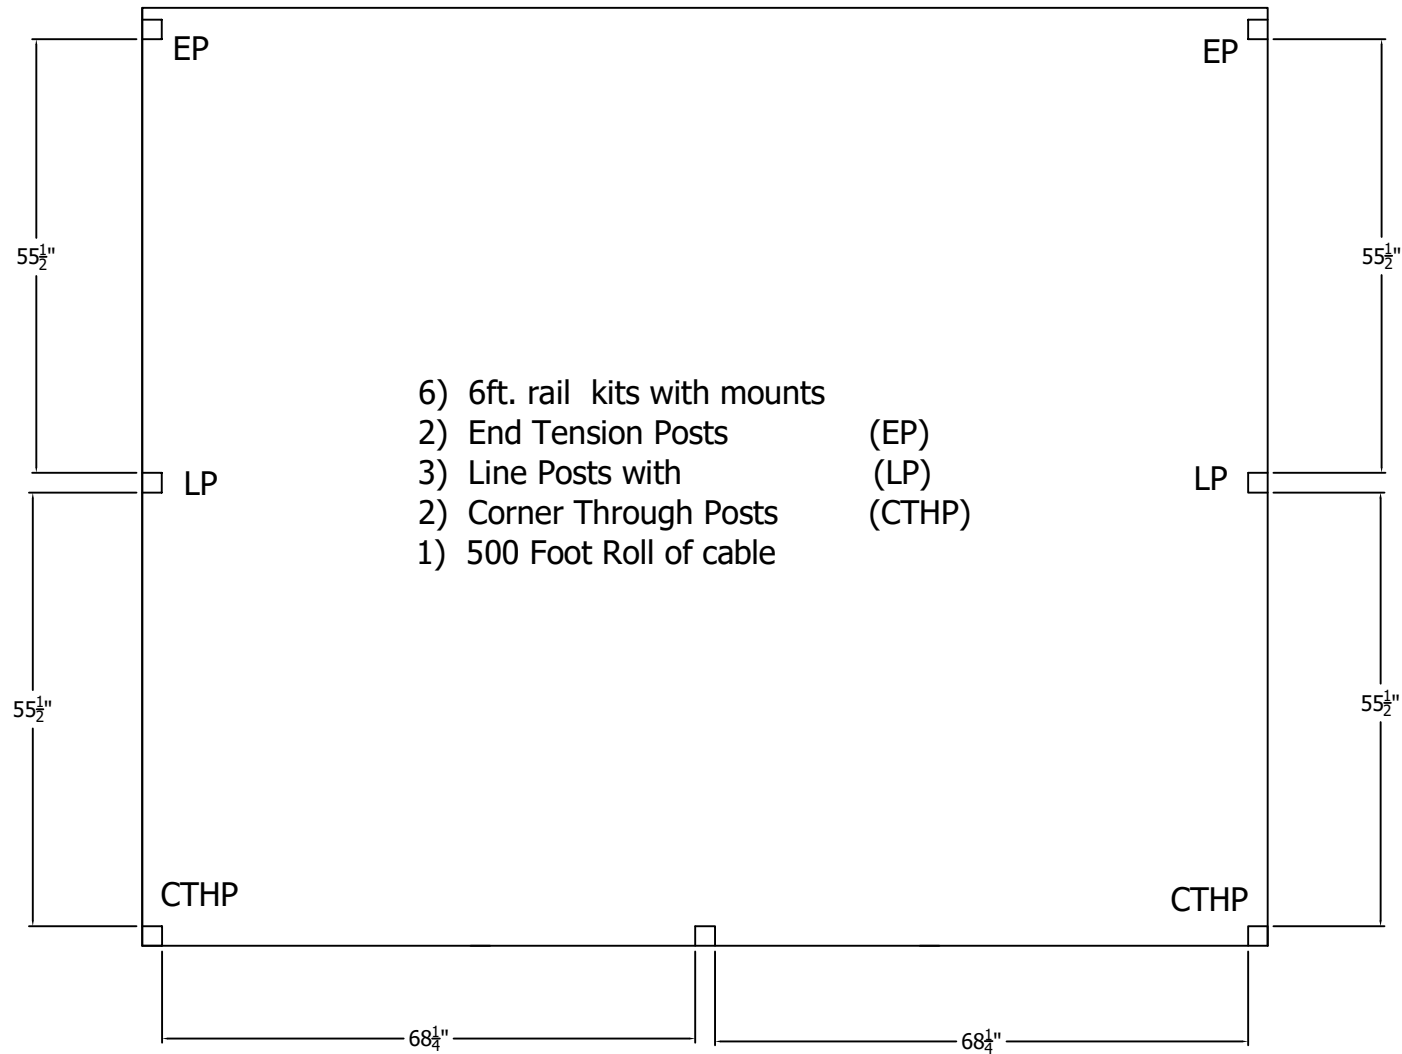

REV.	LOC.	REVISION	DATE
B		Updated Logos	12/23/20

House

DSI Digger Specialties Inc.
Transforming the Outdoor Living Experience™
 3446 US 6 EAST
 Bremen, IN 46506
 diggerspecialties.com

DRAWN BY: EH	STYLE:
DATE DRAWN: 11-05-2024	C90 Deck Take Off 12 x 10 no stairs
SCALE = 1":1"	AS SHOWN: 72" T
DRAFT NO.: 20241105-1E	LOC: L:\CAD DWG\Drawings 2024\Miscellaneous
	REV. B