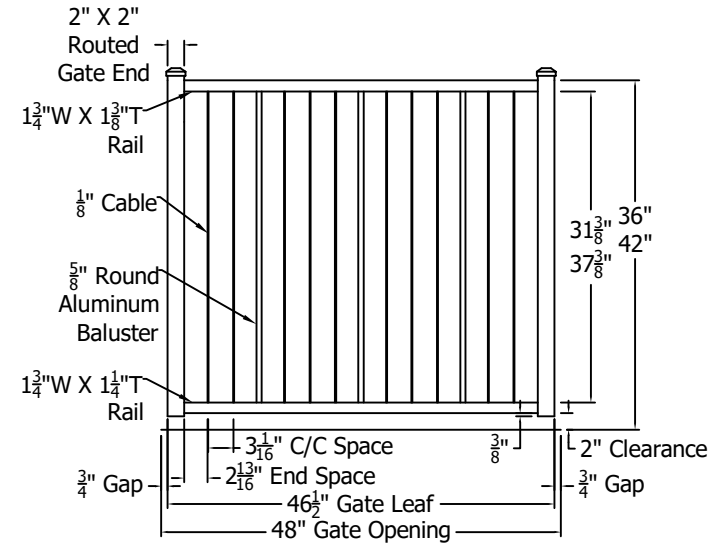

Adjustable Gates, Balusters Welded To Rails

REV.	LOC.	REVISION	DATE

	 <p>3446 US 6 EAST Bremen, IN 46506 diggerspecialties.com</p>	DRAWN BY: EH DATE DRAWN: 01-29-2020	STYLE: C10-C101 Adjustable Gates
		SCALE = 1":1"	AS SHOWN: 42" T
		DRAFT NO.: 20200129-1E	LOC: Z:\Aluminum\Westbury\C80 VertiCable\Updated Standard Drawings
		REV.	REV.