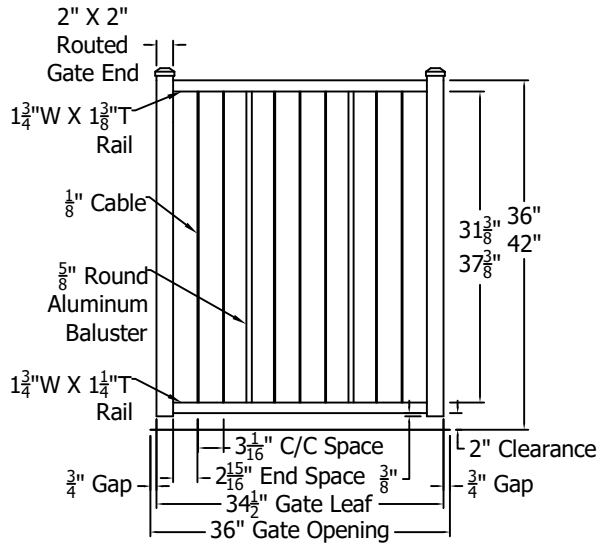

Adjustable Gates, Balusters Welded To Rails

REV.	LOC.	REVISION	DATE

	 <p>3446 US 6 EAST Bremen, IN 46506 diggerspecialties.com</p>	DRAWN BY: EH DATE DRAWN: 01-29-2020	STYLE: C10-C101 Adjustable Gates
		SCALE = 1":1"	AS SHOWN: 42" T
		DRAFT NO.: 20200129-1E	LOC: Z:\Aluminum\Westbury\C80 VertiCable\Updated Standard Drawings
		REV.	REV.