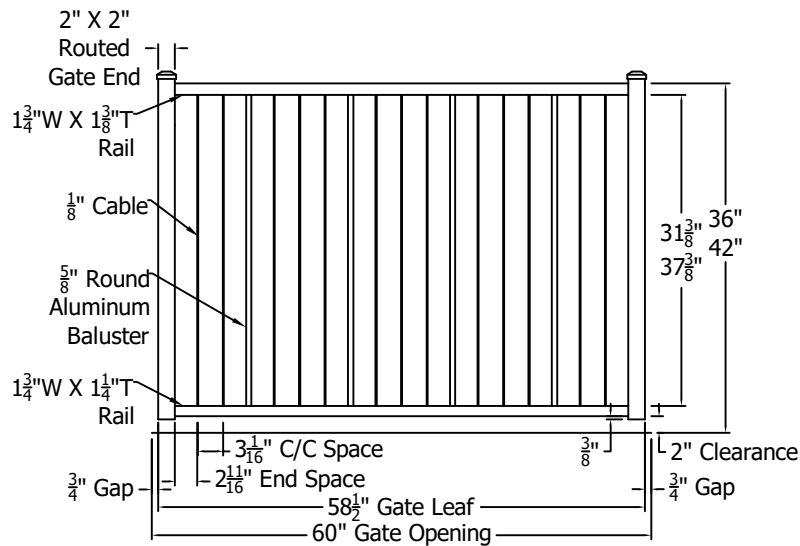

Adjustable Gates, Balusters Welded To Rails

REV.	LOC.	REVISION	DATE

	 <p>3446 US 6 EAST Bremen, IN 46506 diggerspecialties.com</p>	DRAWN BY: EH DATE DRAWN: 01-29-2020	STYLE: C10-C101 Adjustable Gates
		SCALE = 1":1"	AS SHOWN: 42" T
		DRAFT NO.: 20200129-1E	LOC: Z:\Aluminum\Westbury\C80 VertiCable\Updated Standard Drawings
		REV.	REV.