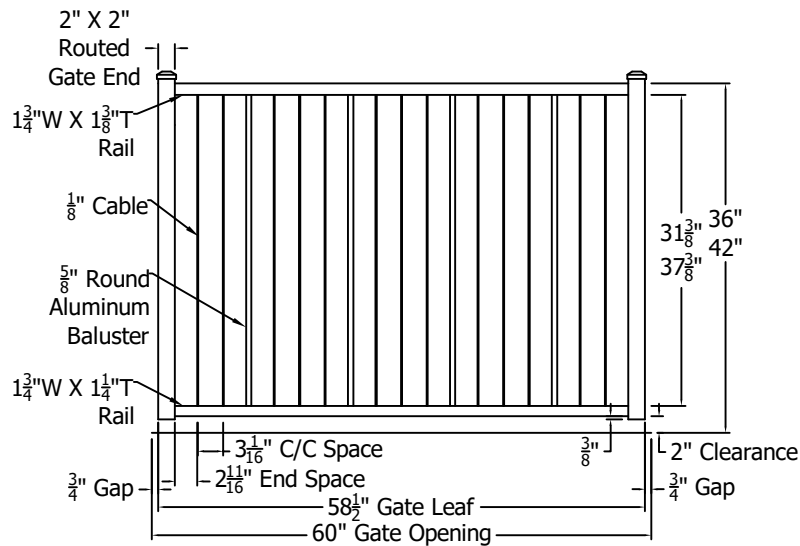

Adjustable Gates, Balusters Welded To Rails

REV.	LOC.	REVISION	DATE

	 <p>3446 US 6 EAST Bremen, IN 46506 diggerspecialties.com</p>	DRAWN BY: EH DATE DRAWN: 01-29-2020	STYLE: VertiCable (C80) Adjustable Gates
		SCALE = 1":1" DRAFT NO.: 20200129-1E	AS SHOWN: 42" T LOC: Z:\Aluminum\Westbury\C80 VertiCable\Updated Standard Drawings