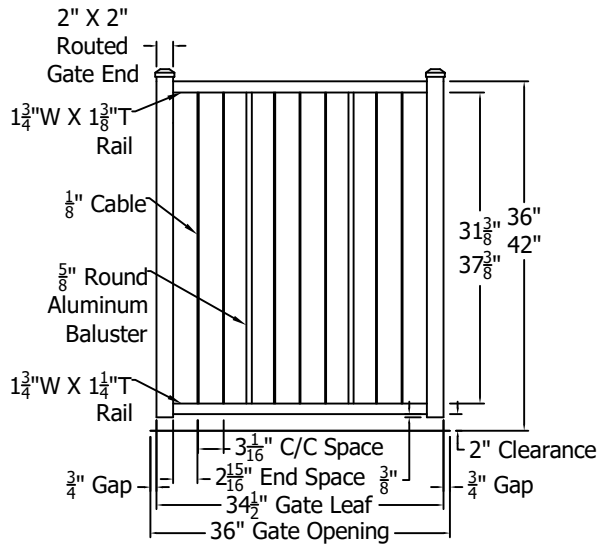

Adjustable Gates, Balusters Welded To Rails

REV.	LOC.	REVISION	DATE

	 <p>3446 US 6 EAST Bremen, IN 46506 diggerspecialties.com</p>	DRAWN BY: EH DATE DRAWN: 01-29-2020	STYLE: VertiCable (C80) Adjustable Gates
		SCALE = 1":1" DRAFT NO.: 20200129-1E	AS SHOWN: 42" T LOC: Z:\Aluminum\Westbury\C80 VertiCable\Updated Standard Drawings