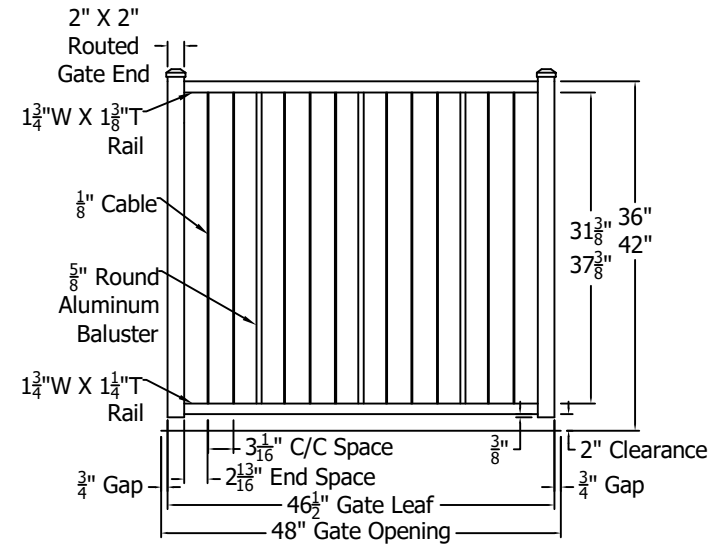

Adjustable Gates, Balusters Welded To Rails

REV.	LOC.	REVISION	DATE

	 <p>3446 US 6 EAST Bremen, IN 46506 diggerspecialties.com</p>	DRAWN BY: EH DATE DRAWN: 01-29-2020	STYLE: VertiCable (C80) Adjustable Gates
		SCALE = 1":1" DRAFT NO.: 20200129-1E	AS SHOWN: 42" T LOC: Z:\Aluminum\Westbury\C80 VertiCable\Updated Standard Drawings