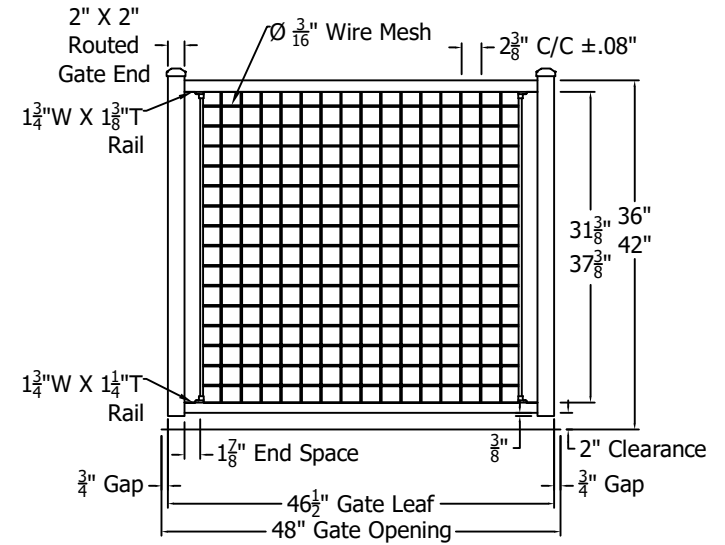

NOTE: Adjustable Gates  
 Mesh Opening Varies Between Heights

REV.	LOC.	REVISION	DATE

	 <i>Transforming the Outdoor Living Experience</i> 3446 US 6 EAST Bremen, IN 46506 diggerspecialties.com	DRAWN BY: EH	STYLE:
		DATE DRAWN: 04-30-2024	<b>C60 Adjustable Gates</b>
		SCALE = 1":1"	AS SHOWN: 42" T
		DRAFT NO.: 20240430-1E	LOC: Z:\Aluminum\Westbury\C60 Sorrento\Standard Drawings