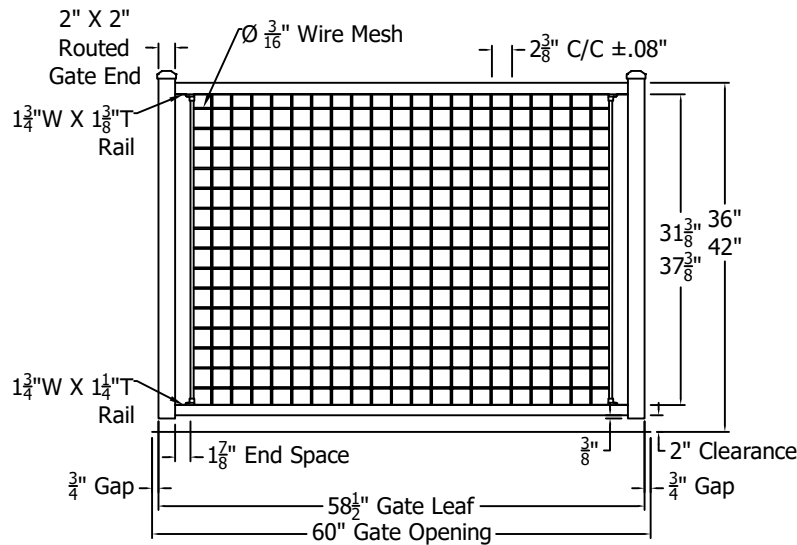

NOTE: Adjustable Gates  
 Mesh Opening Varies Between Heights

REV.	LOC.	REVISION	DATE

	 <i>Transforming the Outdoor Living Experience</i> 3446 US 6 EAST Bremen, IN 46506 diggerspecialties.com	DRAWN BY: EH	STYLE:
		DATE DRAWN: 04-30-2024	<b>C60 Adjustable Gates</b>
		SCALE = 1":1"	AS SHOWN: 42" T
		DRAFT NO.: 20240430-1E	LOC: Z:\Aluminum\Westbury\C60 Sorrento\Standard Drawings