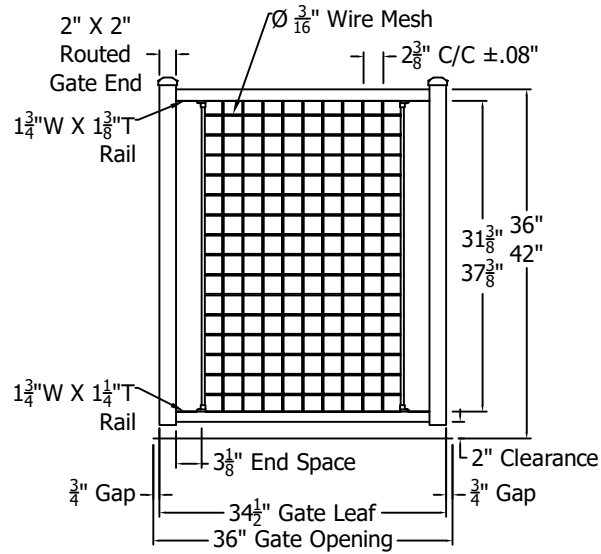

NOTE: Adjustable Gates  
 Mesh Opening Varies Between Heights

REV.	LOC.	REVISION	DATE

	 <i>Transforming the Outdoor Living Experience</i> 3446 US 6 EAST Bremen, IN 46506 diggerspecialties.com	DRAWN BY: EH	STYLE:
		DATE DRAWN: 04-30-2024	<b>C60 Adjustable Gates</b>
		SCALE = 1":1"	AS SHOWN: 42" T
		DRAFT NO.: 20240430-1E	LOC: Z:\Aluminum\Westbury\C60 Sorrento\Standard Drawings