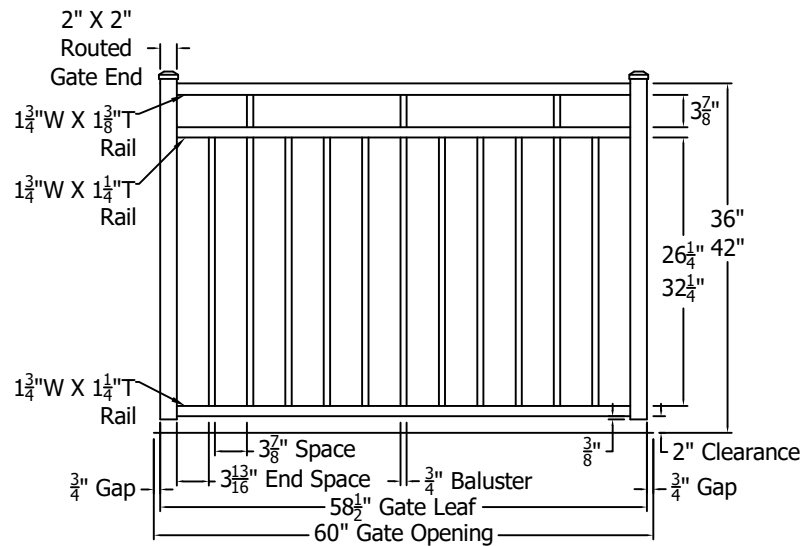

Square Balusters For C34
 Round Balusters For C341
 Adjustable Gates, Balusters Welded To Rails

REV.	LOC.	REVISION	DATE

	 <i>Transforming the Outdoor Living Experience™</i> 3446 US 6 EAST Bremen, IN 46506 diggerspecialties.com	DRAWN BY: EH DATE DRAWN: 01-29-2020	STYLE: C34-C341 Adjustable Gates
		SCALE = 1"=1" DRAFT NO.: 20200129-1E	AS SHOWN: 42" T LOC: Z:\Aluminum\Westbury\C30 Riviera\C34 Riviera\Updated Standard Drawings