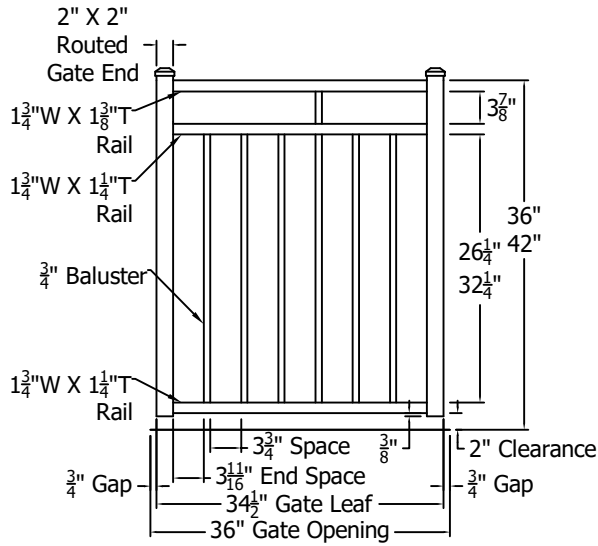

Square Balusters For C34
 Round Balusters For C341
 Adjustable Gates, Balusters Welded To Rails

REV.	LOC.	REVISION	DATE

	 <i>Transforming the Outdoor Living Experience™</i> 3446 US 6 EAST Bremen, IN 46506 diggerspecialties.com	DRAWN BY: EH DATE DRAWN: 01-29-2020	STYLE: C34-C341 Adjustable Gates
		SCALE = 1"=1" DRAFT NO.: 20200129-1E	AS SHOWN: 42" T LOC: Z:\Aluminum\Westbury\C30 Riviera\C34 Riviera\Updated Standard Drawings