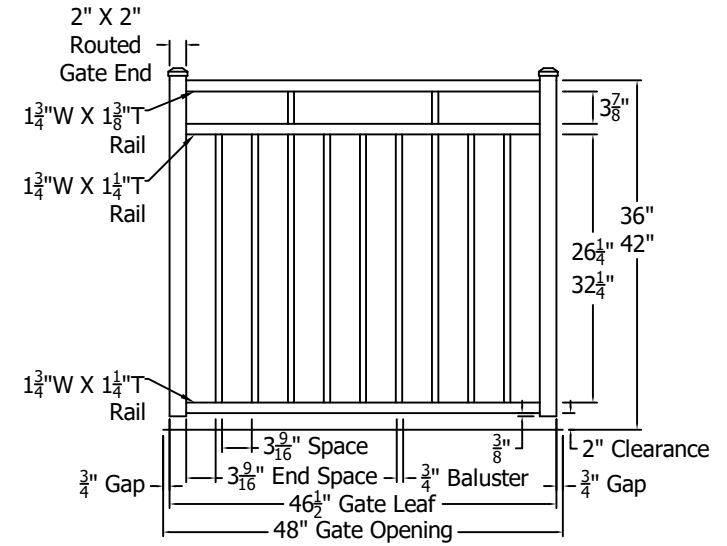

Square Balusters For C34
 Round Balusters For C341
 Adjustable Gates, Balusters Welded To Rails

REV.	LOC.	REVISION	DATE

	 <i>Transforming the Outdoor Living Experience™</i> 3446 US 6 EAST Bremen, IN 46506 diggerspecialties.com	DRAWN BY: EH DATE DRAWN: 01-29-2020	STYLE: C34-C341 Adjustable Gates
		SCALE = 1"=1" DRAFT NO.: 20200129-1E	AS SHOWN: 42" T LOC: Z:\Aluminum\Westbury\C30 Riviera\C34 Riviera\Updated Standard Drawings