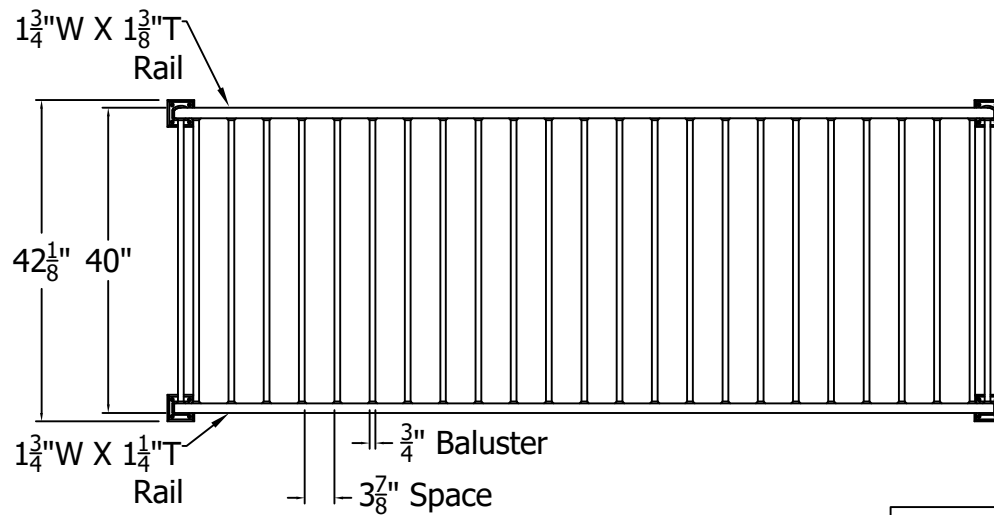

REV.	LOC.	REVISION	DATE

	 <i>Transforming the Outdoor Living Experience</i> 3446 US 6 EAST Bremen, IN 46506 diggerspecialties.com	DRAWN BY: EH DATE DRAWN: 05-06-2026	STYLE: <b>C10 Juliette Balcony          108W 42</b>
		SCALE = 1":1"	AS SHOWN: 42" T
		DRAFT NO.: 20260506-1E	LOC: Z:\Aluminum\Westbury\C10 Tuscany\Juliette Balcony
			REV. <b>A</b>