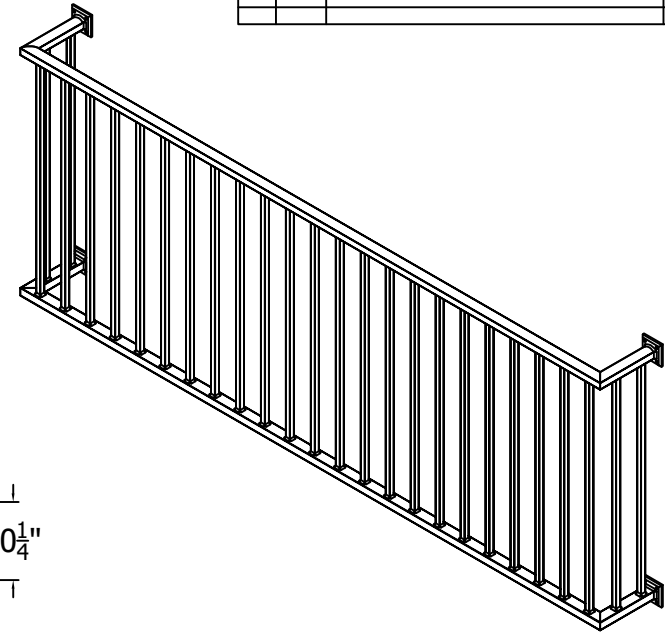

REV.	LOC.	REVISION	DATE

	 <i>Transforming the Outdoor Living Experience</i> 3446 US 6 EAST Bremen, IN 46506 diggerspecialties.com	DRAWN BY: EH DATE DRAWN: 05-06-2026	STYLE: <b>C10 Juliette Balcony          108W 42</b>
		SCALE = 1":1"	AS SHOWN: 42" T
		DRAFT NO.: 20260506-1E	LOC: Z:\Aluminum\Westbury\C10 Tuscany\Juliette Balcony
			REV. <b>A</b>