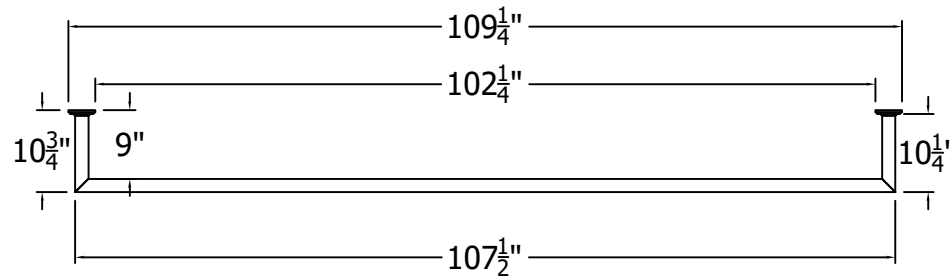

REV.	LOC.	REVISION	DATE

	 <i>Transforming the Outdoor Living Experience</i> 3446 US 6 EAST Bremen, IN 46506 diggerspecialties.com	DRAWN BY: EH DATE DRAWN: 05-06-2026	STYLE: <b>C10 Juliette Balcony          108W 42</b>
		SCALE = 1":1"	AS SHOWN: 42" T
		DRAFT NO.: 20260506-1E	LOC: Z:\Aluminum\Westbury\C10 Tuscany\Juliette Balcony
			REV. <b>A</b>