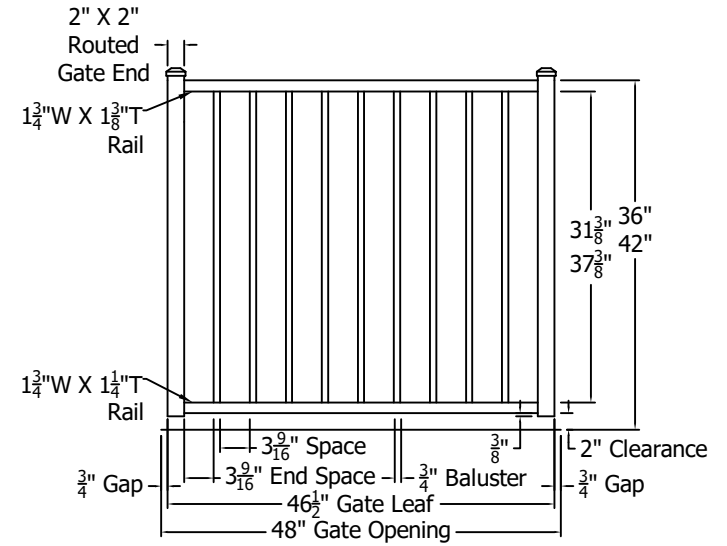

Square Balusters For C10  
 Round Balusters For C101  
 Adjustable Gates, Balusters Welded To Rails

REV.	LOC.	REVISION	DATE

	 <i>Transforming the Outdoor Living Experience™</i> 3446 US 6 EAST Bremen, IN 46506 diggerspecialties.com	DRAWN BY: EH	STYLE:
		DATE DRAWN: 01-29-2020	<b>C10-C101 Adjustable Gates</b>
		SCALE = 1":1"	AS SHOWN: 42" T
		DRAFT NO.: 20200129-1E	LOC: Z:\Aluminum\Westbury\C10 Tuscany\Updated Standard Drawings