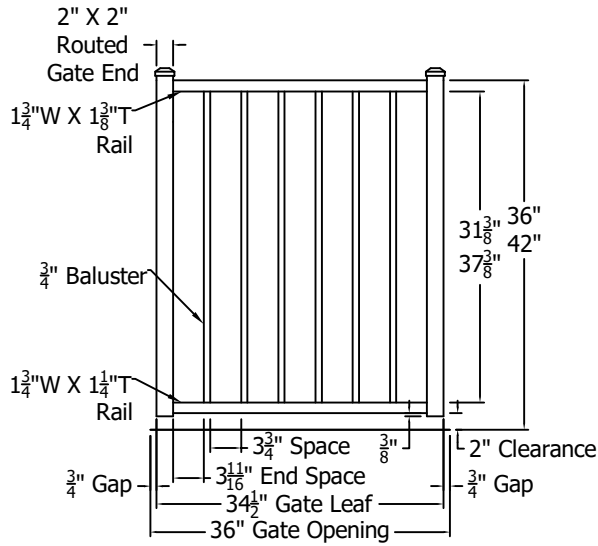

Square Balusters For C10  
 Round Balusters For C101  
 Adjustable Gates, Balusters Welded To Rails

REV.	LOC.	REVISION	DATE

	 <i>Transforming the Outdoor Living Experience™</i> 3446 US 6 EAST Bremen, IN 46506 diggerspecialties.com	DRAWN BY: EH	STYLE:
		DATE DRAWN: 01-29-2020	<b>C10-C101 Adjustable Gates</b>
		SCALE = 1":1"	AS SHOWN: 42" T
		DRAFT NO.: 20200129-1E	LOC: Z:\Aluminum\Westbury\C10 Tuscany\Updated Standard Drawings