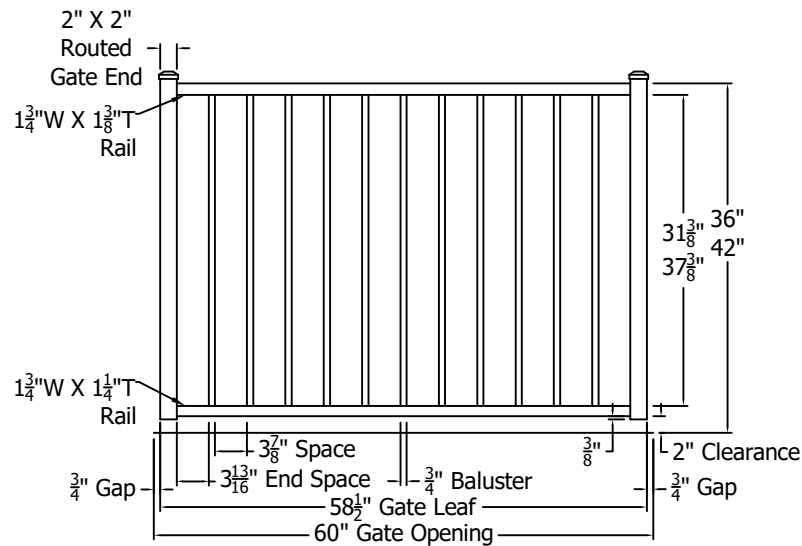

Square Balusters For C10  
 Round Balusters For C101  
 Adjustable Gates, Balusters Welded To Rails

REV.	LOC.	REVISION	DATE

	 <i>Transforming the Outdoor Living Experience™</i> 3446 US 6 EAST Bremen, IN 46506 diggerspecialties.com	DRAWN BY: EH	STYLE:
		DATE DRAWN: 01-29-2020	<b>C10-C101 Adjustable Gates</b>
		SCALE = 1":1"	AS SHOWN: 42" T
		DRAFT NO.: 20200129-1E	LOC: Z:\Aluminum\Westbury\C10 Tuscany\Updated Standard Drawings