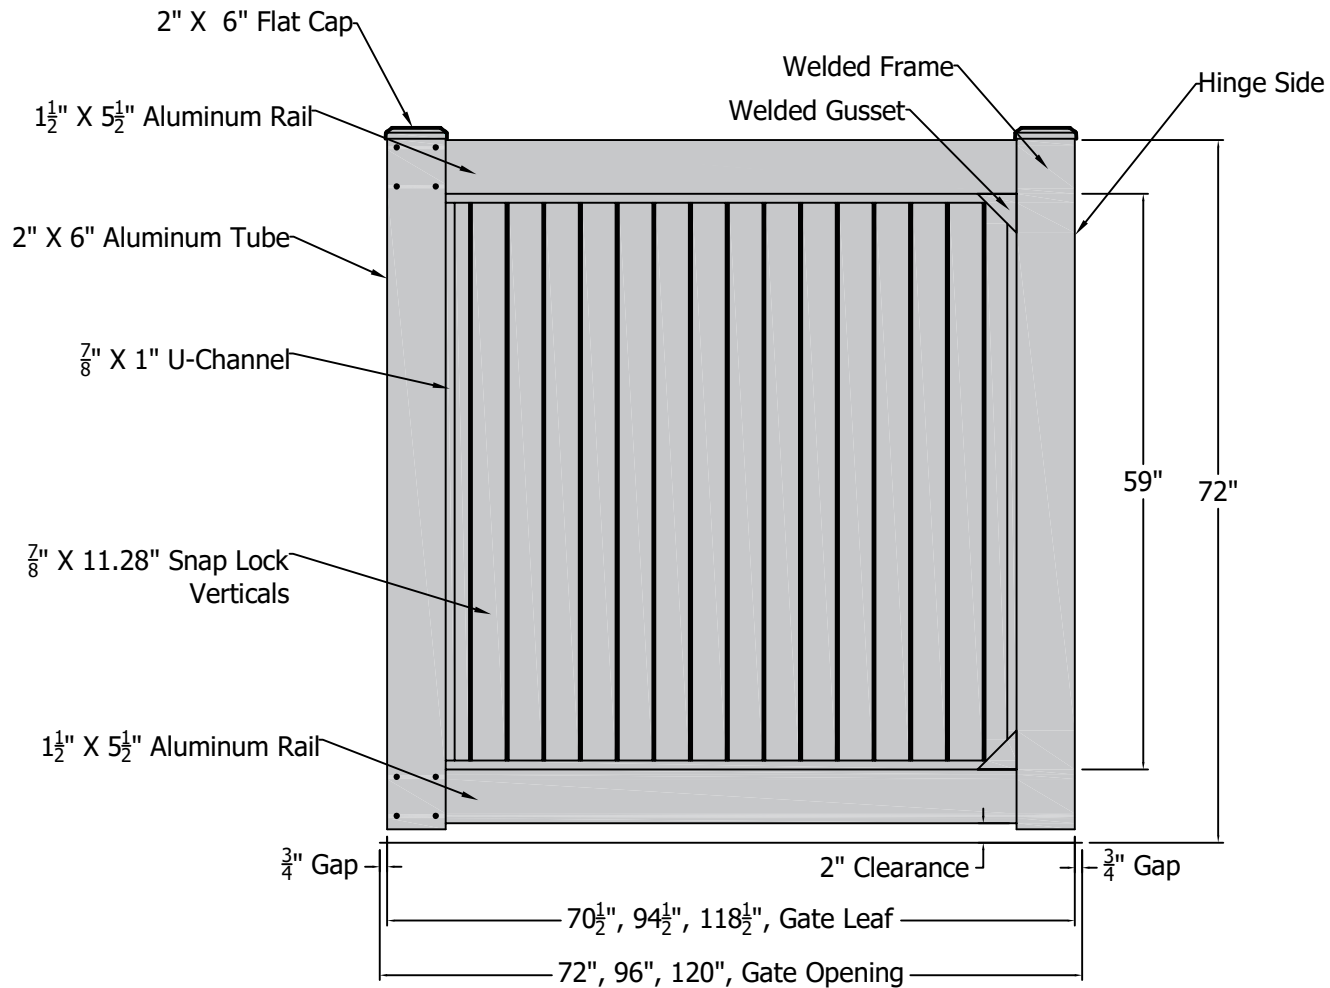

Gussets And Screws Visible Only From Back Side Of Gate

REV.	LOC.	REVISION	DATE
B		Hinge Side Noted, Changed U-Channel Description	4/29/19
C		Gate Sides Changed To 2" X 6" With Cap	9/8/21

Back Side Shown

 <p>Transforming the Outdoor Living Experience™</p> <p>3446 US 6 EAST Bremen, IN 46506 diggerspecialties.com</p>	DRAWN BY: EH	STYLE:	Adjustable Aluminum Gate 11.28IN Verticals
	DATE DRAWN: 09-09-2021	AS SHOWN: 72" W X 72" T	
	SCALE = 1":1"	LOC: Z:\Vinyl\Polyvinyl Fence	REV.
	DRAFT NO.: 20210909-1E		C