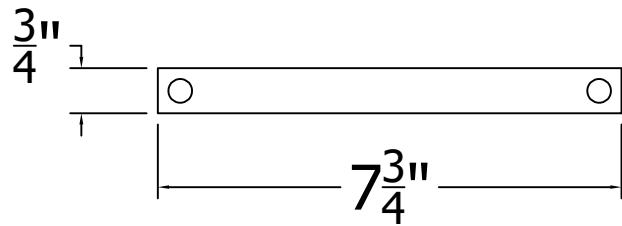

REV.	LOC.	REVISION	DATE
A		Changed To .125 Wall	1/15/24

Shim Plate

DSI Digger Specialties Inc.
Transforming the Outdoor Living Experience
 3446 US 6 EAST
 Bremen, IN 46506
 diggerspecialties.com

DRAWN BY: EH
 DATE DRAWN: 01-15-2024
 SCALE = 1":1"
 DRAFT NO.: 20240115-1E

STYLE:
6" Plain Post With Plate
 AS SHOWN: 37" Tall
 LOC: Z:\Aluminum\Components\Post Mounts, Welded Plates\6" Sq. Post
 REV.