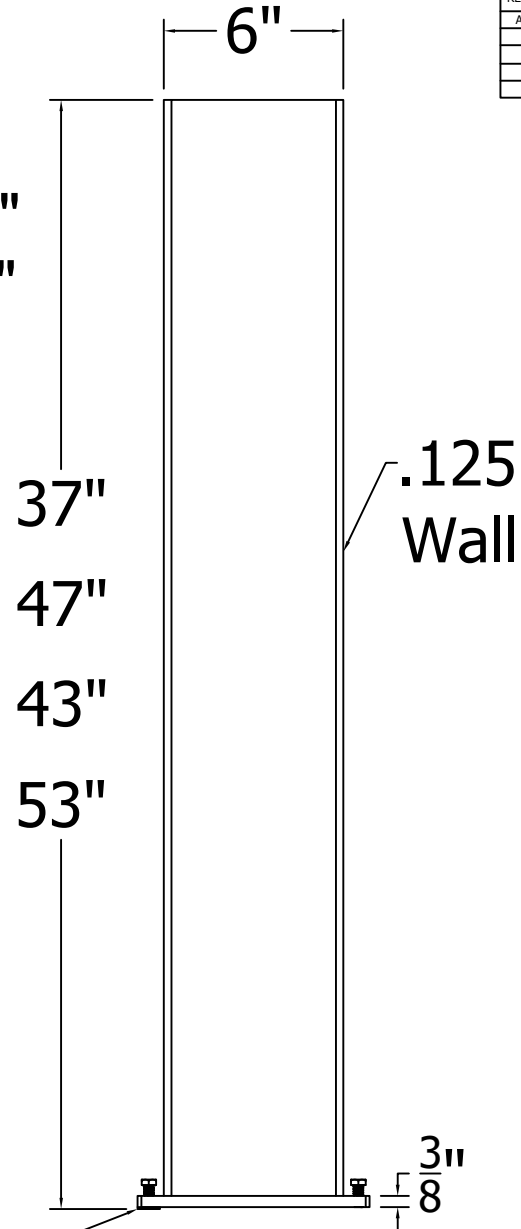

REV.	LOC.	REVISION	DATE
A		Changed To .125 Wall	1/15/24

Shim Plate

DSI Digger Specialties Inc.
Transforming the Outdoor Living Experience
 3446 US 6 EAST
 Bremen, IN 46506
 diggerspecialties.com

DRAWN BY: EH
 DATE DRAWN: 01-15-2024
 SCALE = 1":1"
 DRAFT NO.: 20240115-1E

STYLE:
6" Plain Post With Plate
 AS SHOWN: 37" Tall
 LOC: Z:\Aluminum\Components\Post Mounts, Welded Plates\6" Sq. Post
 REV.