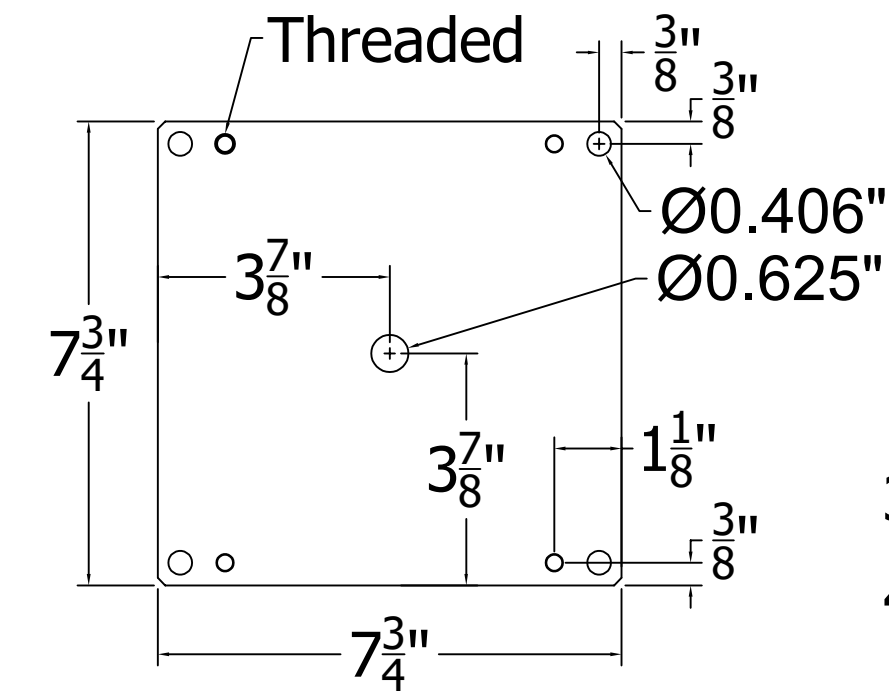

REV.	LOC.	REVISION	DATE
A		Changed To .125 Wall	1/15/24

Shim Plate

DSI Digger Specialties Inc.
Transforming the Outdoor Living Experience
3446 US 6 EAST
Bremen, IN 46506
diggerspecialties.com

DRAWN BY: EH
DATE DRAWN: 01-15-2024
SCALE = 1":1"
DRAFT NO.: 20240115-1E

STYLE:
6" Plain Post With Plate
AS SHOWN: 37" Tall
LOC: Z:\Aluminum\Components\Post Mounts, Welded Plates\6" Sq. Post
REV.