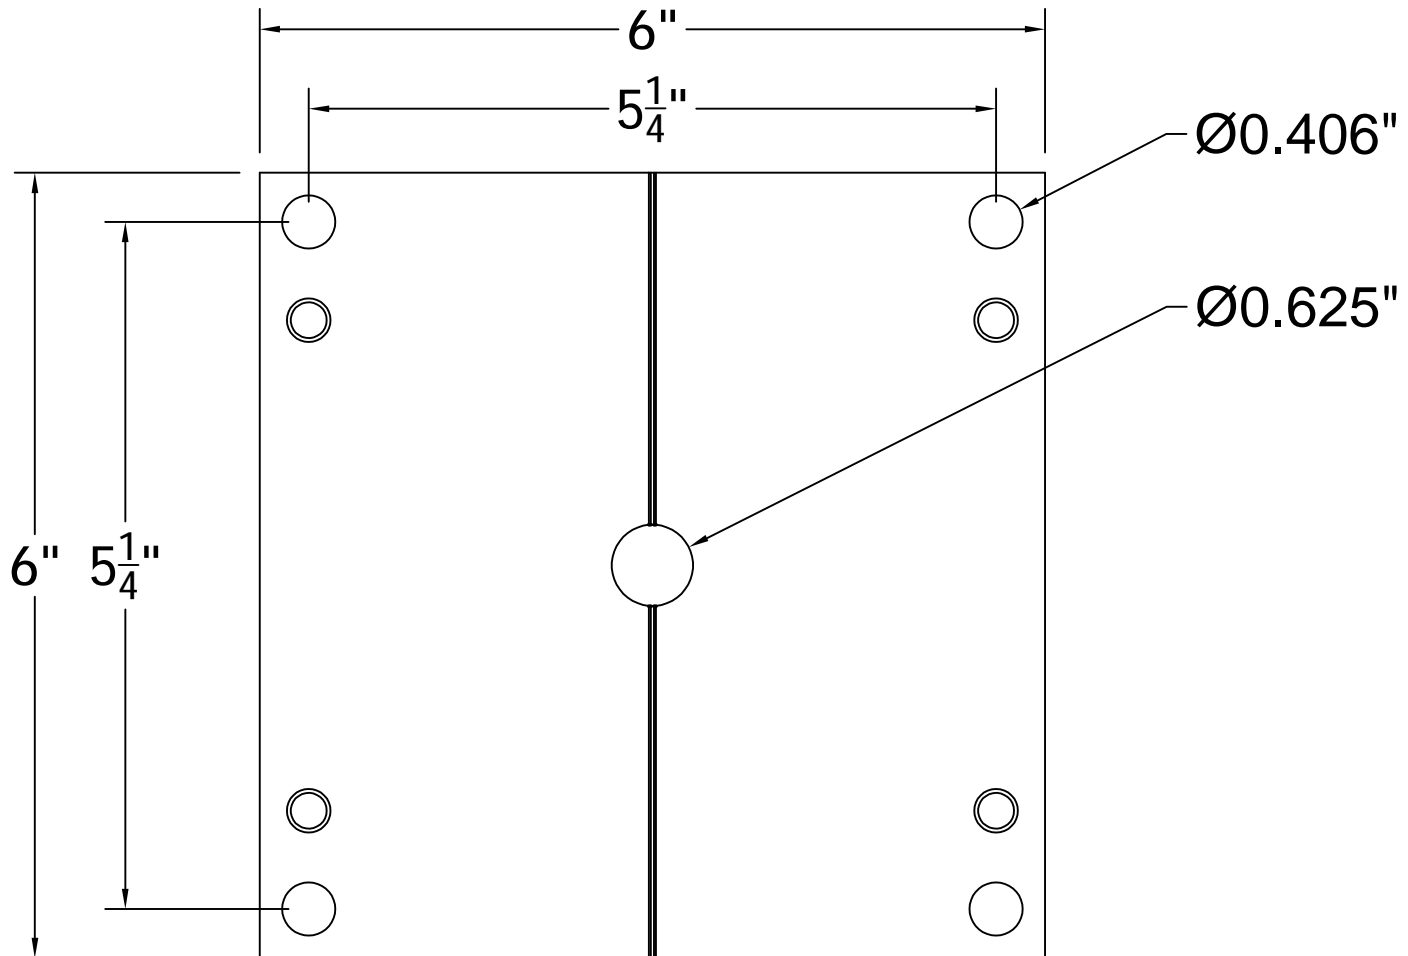

For 4" Plain Post
 $\frac{1}{2}$ " Thick Plate

REV.	LOC.	REVISION	DATE

DSI Digger Specialties Inc.
Transforming the Outdoor Living Experience
 3446 US 6 EAST
 Bremen, IN 46506
 diggerspecialties.com

DRAWN BY: EH	STYLE:	.5 X 6 Plate	REV.
DATE DRAWN: 07-17-2019	AS SHOWN:		
SCALE = 1":1"	LOC: Z:\Aluminum\Components\Post Mounts, Welded Plates\4" Sq. Post\Updated Standard Drawings		
DRAFT NO.: 20190717-1E			