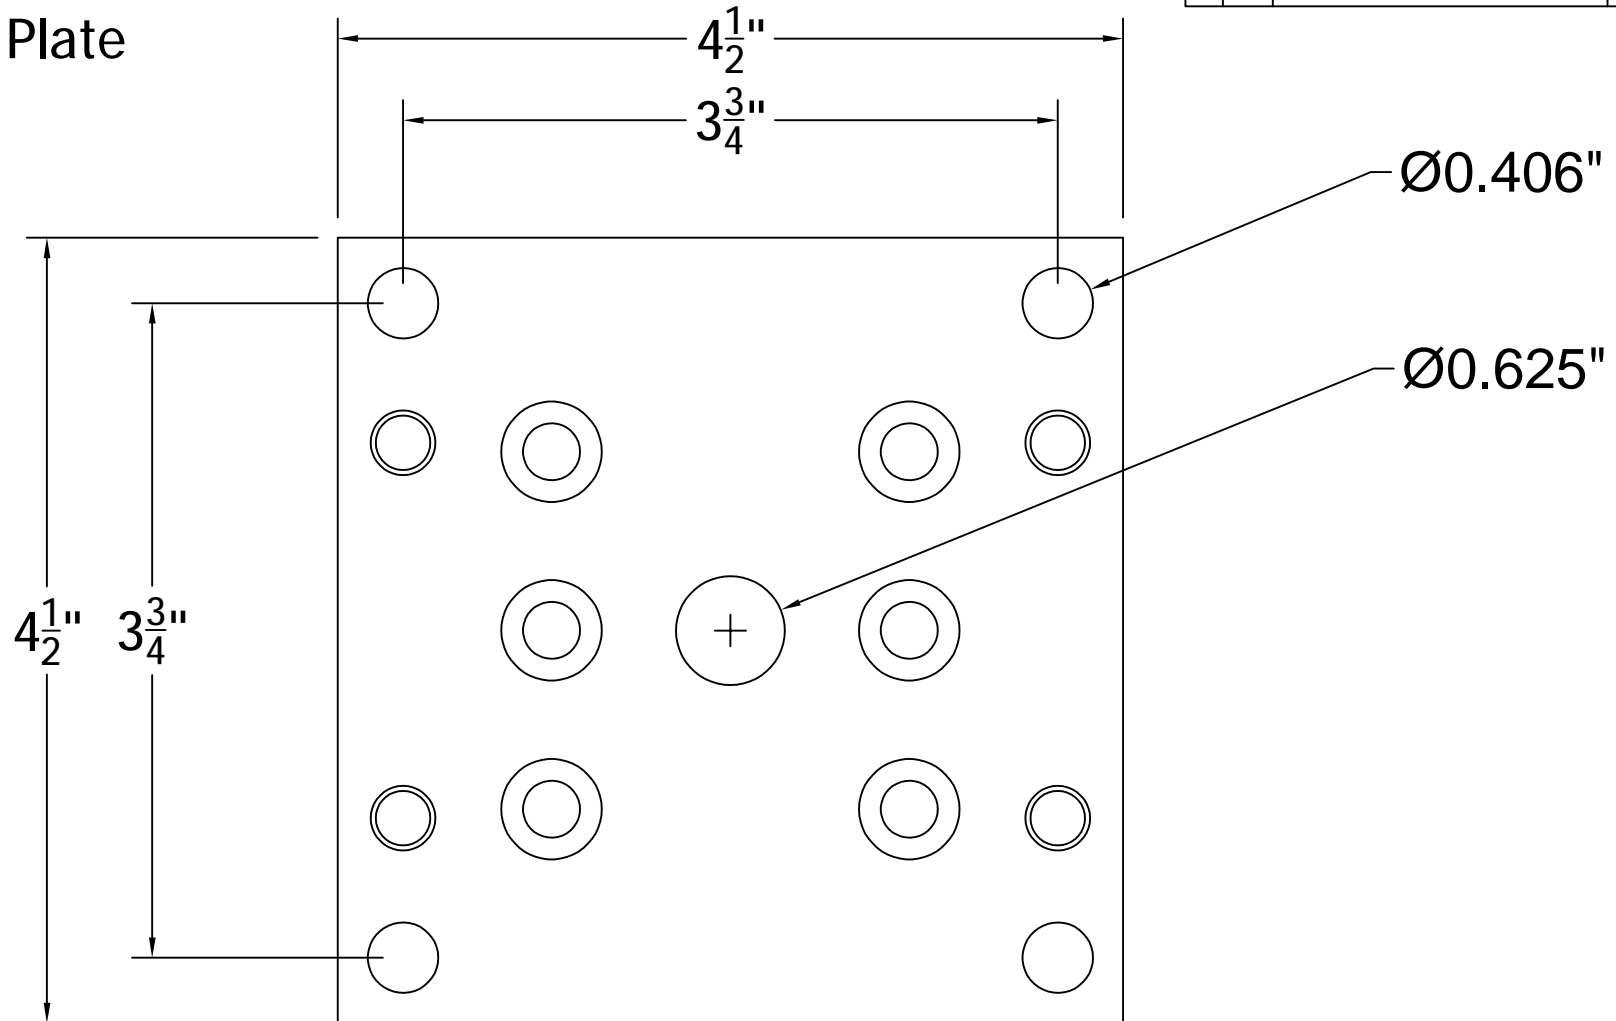

For 2½" Power Post
 ½" Thick Plate

REV.	LOC.	REVISION	DATE

DSI Digger Specialties Inc.
Transforming the Outdoor Living Experience
 3446 US 6 EAST
 Bremen, IN 46506
 diggerspecialties.com

DRAWN BY: EH	STYLE:	.5 X 4.5 Plate	REV.
DATE DRAWN: 07-17-2019	AS SHOWN:		
SCALE = 1":1"	LOC: Z:\Aluminum\Components\Post Mounts, Welded Plates\2.5" Sq. Post\Updated Standard Drawings		
DRAFT NO.: 20190717-1E			