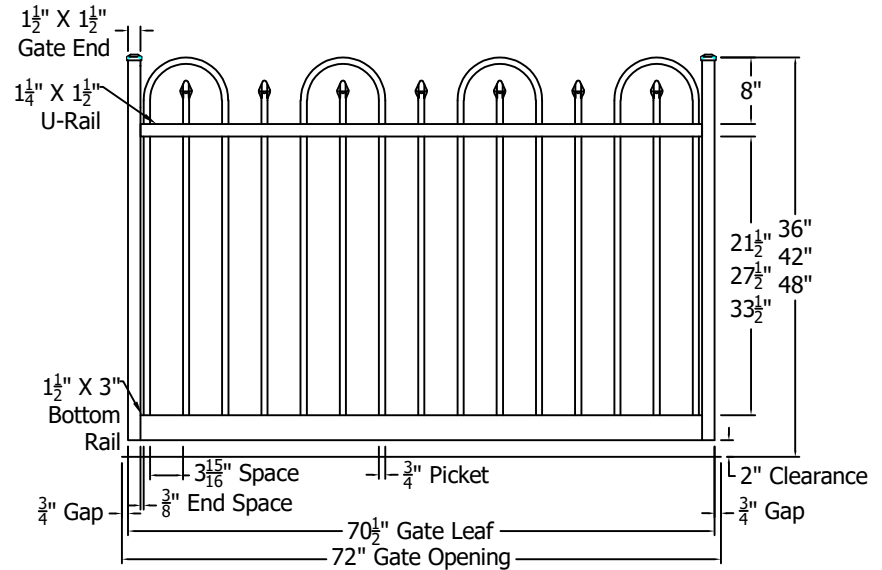

REV.	LOC.	REVISION	DATE

Finial Options	
Quad	Triad
Fleur-de-lis	

	<p>3446 US 6 EAST Bremen, IN 46506 diggerspecialties.com</p>	DRAWN BY: EH	STYLE:
		DATE DRAWN: 06-24-2020	4124 Standard Gates
		SCALE = 1":1"	AS SHOWN: 48" T
		DRAFT NO.: 20200624-1E	LOC: Z:\Aluminum\Regis\4000 Series\Updated Standard Drawings