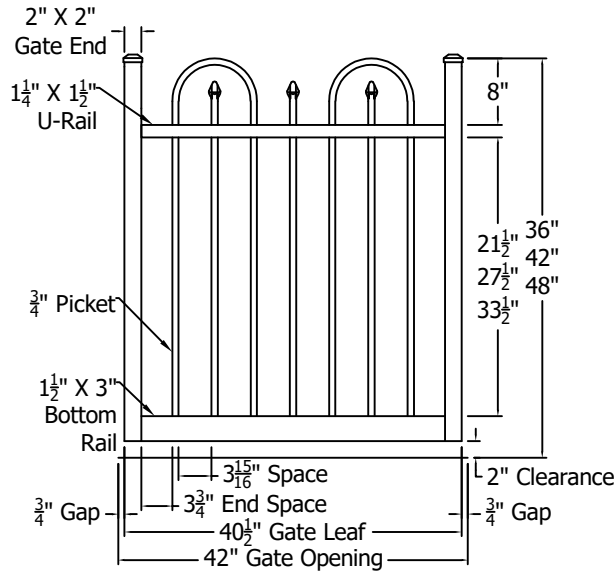

REV.	LOC.	REVISION	DATE

Finial Options	
Quad	Triad
Fleur-de-lis	

	<p>3446 US 6 EAST Bremen, IN 46506 diggerspecialties.com</p>	DRAWN BY: EH	STYLE:
		DATE DRAWN: 06-24-2020	4124 Standard Gates
		SCALE = 1":1"	AS SHOWN: 48" T
		DRAFT NO.: 20200624-1E	LOC: Z:\Aluminum\Regis\4000 Series\Updated Standard Drawings