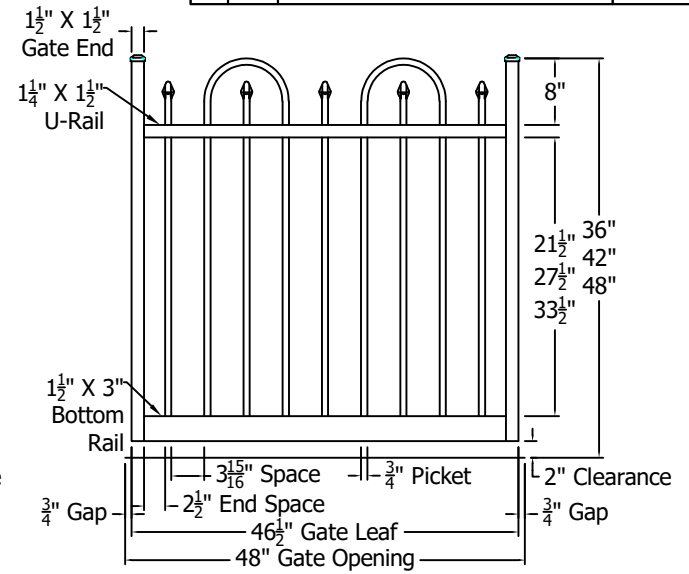

REV.	LOC.	REVISION	DATE

Finial Options	
Quad	Triad
Fleur-de-lis	

	<p>3446 US 6 EAST Bremen, IN 46506 diggerspecialties.com</p>	DRAWN BY: EH	STYLE:
		DATE DRAWN: 06-24-2020	4124 Standard Gates
		SCALE = 1":1"	AS SHOWN: 48" T
		DRAFT NO.: 20200624-1E	LOC: Z:\Aluminum\Regis\4000 Series\Updated Standard Drawings