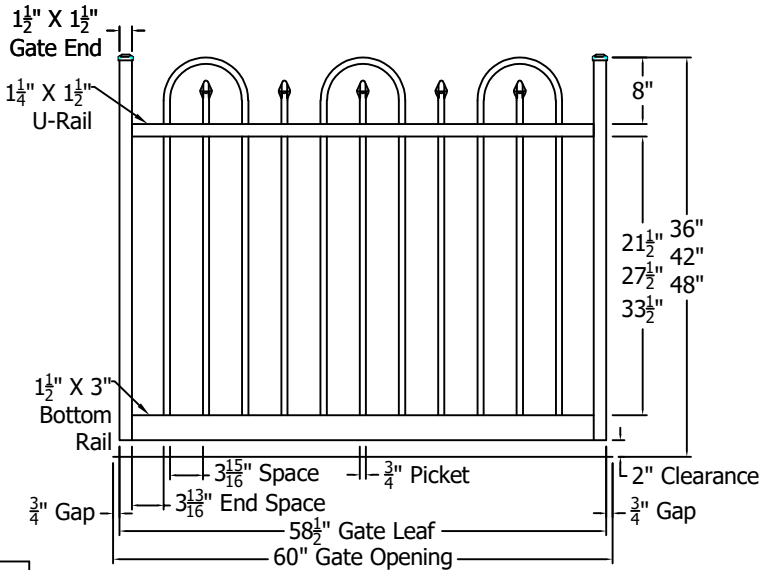

REV.	LOC.	REVISION	DATE

Finial Options	
Quad	Triad
Fleur-de-lis	

	<p>3446 US 6 EAST Bremen, IN 46506 diggerspecialties.com</p>	DRAWN BY: EH	STYLE:
		DATE DRAWN: 06-24-2020	4124 Standard Gates
		SCALE = 1":1"	AS SHOWN: 48" T
		DRAFT NO.: 20200624-1E	LOC: Z:\Aluminum\Regis\4000 Series\Updated Standard Drawings