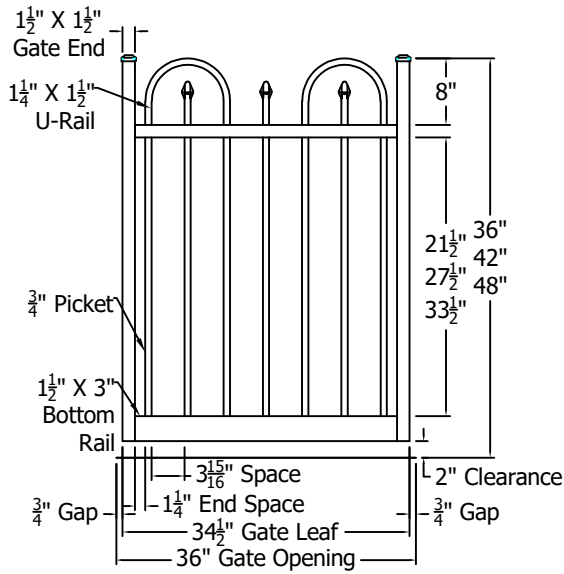

4

3

2

1

D

C

B

A

REV.	LOC.	REVISION	DATE

Finial Options	
Quad	Triad
Fleur-de-lis	

	<p>3446 US 6 EAST Bremen, IN 46506 diggerspecialties.com</p>	DRAWN BY: EH	STYLE:
		DATE DRAWN: 06-24-2020	4124 Standard Gates
		SCALE = 1":1"	AS SHOWN: 48" T
		DRAFT NO.: 20200624-1E	LOC: Z:\Aluminum\Regis\4000 Series\Updated Standard Drawings