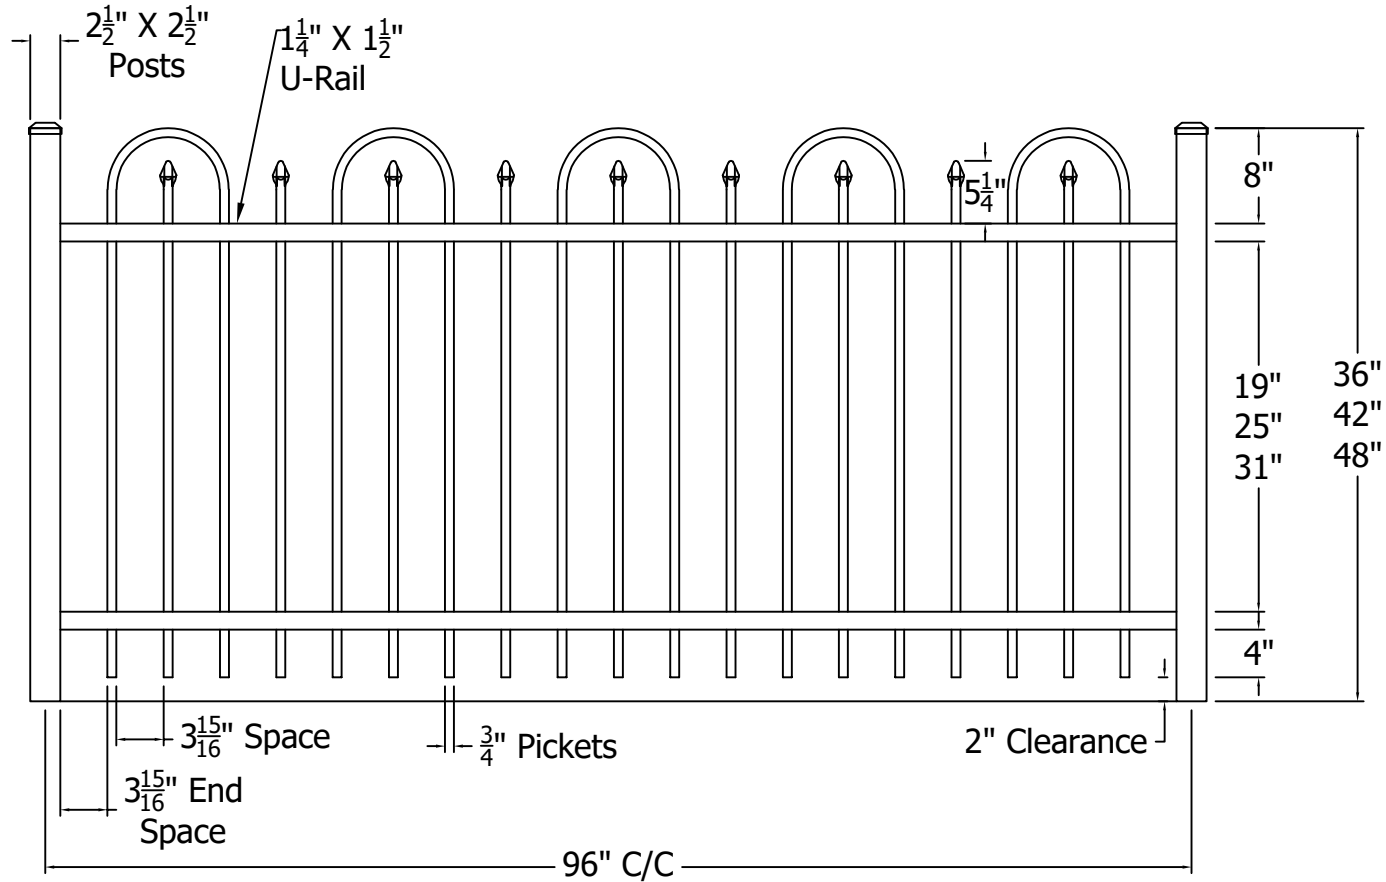

REV.	LOC.	REVISION	DATE

Finial Options	
	
Quad	Triad
	
Fleur-de-lis	

	 Digger Specialties Inc. <i>Transforming the Outdoor Living Experience™</i>	DRAWN BY: EH	STYLE:
		DATE DRAWN: 06-24-2020	4124
	3446 US 6 EAST Bremen, IN 46506 diggerspecialties.com	SCALE = 1":1"	AS SHOWN: 48" T
		DRAFT NO.: 20200624-1E	LOC: Z:\Aluminum\Regis\4000 Series\Updated Standard Drawings
			REV.

REV.	LOC.	REVISION	DATE

Finial Options	
Quad	Triad
Fleur-de-lis	

	<p>3446 US 6 EAST Bremen, IN 46506 diggerspecialties.com</p>	DRAWN BY: EH	STYLE:
		DATE DRAWN: 06-24-2020	4124 Standard Gates
		SCALE = 1":1"	AS SHOWN: 48" T
		DRAFT NO.: 20200624-1E	LOC: Z:\Aluminum\Regis\4000 Series\Updated Standard Drawings