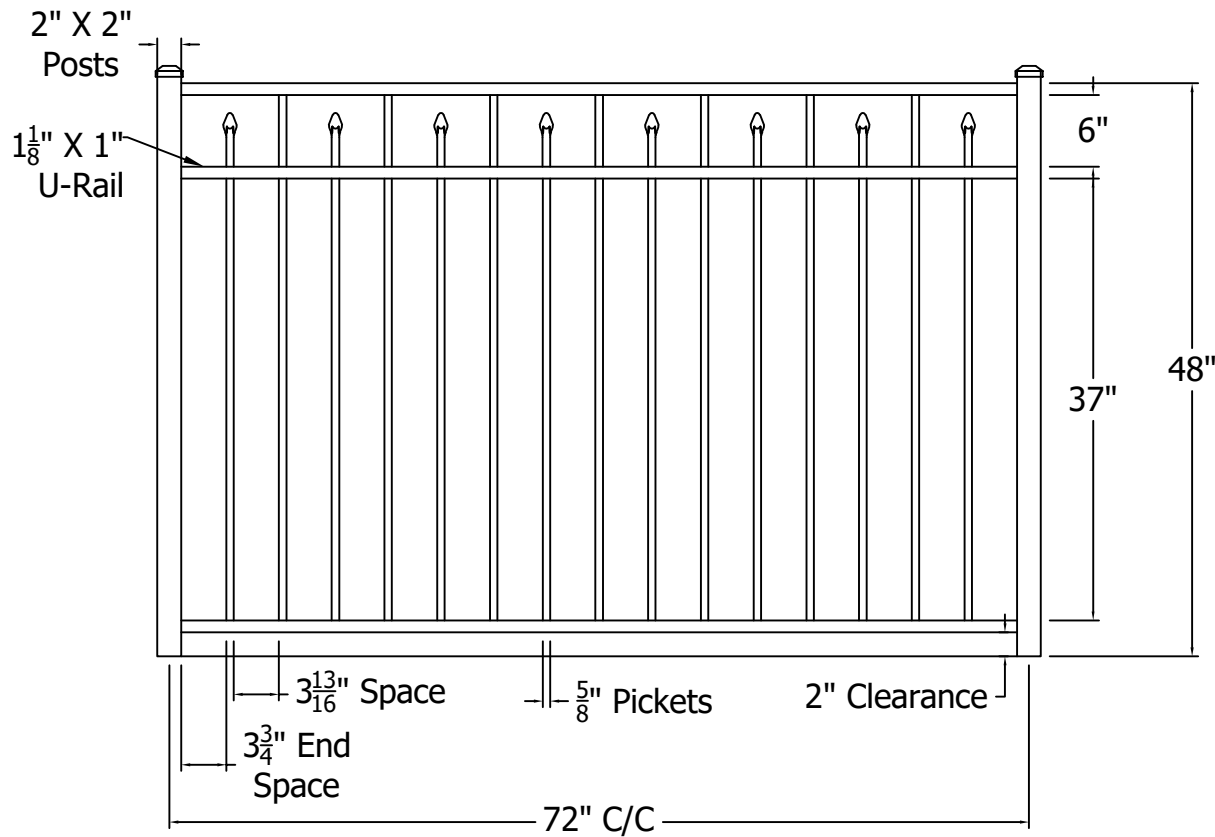

REV.	LOC.	REVISION	DATE
B		Updated Logos	12/21/20

Finial Options	
 Quad	 Triad
 Fleur-de-lis	

	 Digger Specialties Inc. <i>Transforming the Outdoor Living Experience™</i> 3446 US 6 EAST Bremen, IN 46506 diggerspecialties.com	DRAWN BY: EH	STYLE:
		DATE DRAWN: 02-25-2020	3233 Flush Bottom
		SCALE = 1":1"	AS SHOWN: 48" T
		DRAFT NO.: 20200225-1E	LOC: Z:\Aluminum\Regis\3000 Series\3000 SRS Sections\Updated Standard Drawings
			REV.