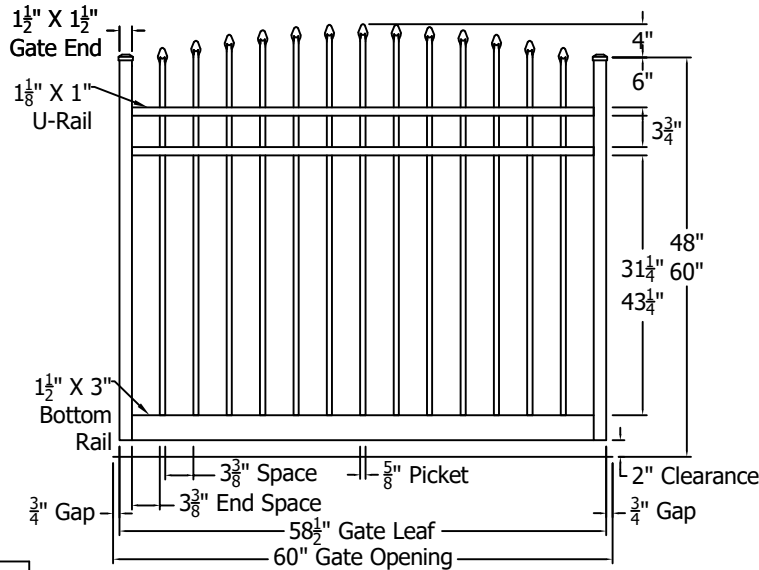

REV.	LOC.	REVISION	DATE
B		Updated Logos	12/18/20

Finial Options	
Quad	Triad
Fleur-de-lis	

 Regis® ALUMINUM FENCING	 DSI Digger Specialties Inc. <i>Transforming the Outdoor Living Experience™</i> 3446 US 6 EAST Bremen, IN 46506 diggerspecialties.com	DRAWN BY: EH	STYLE:
		DATE DRAWN: 09-13-2019	3131 Convex Standard Gates
		SCALE = 1":1"	AS SHOWN: 48" T
		DRAFT NO.: 20190913-1E	LOC: Z:\Aluminum\Regis\3000 Series\3000 SRS Gates\Updated Standard Drawings
			REV. B