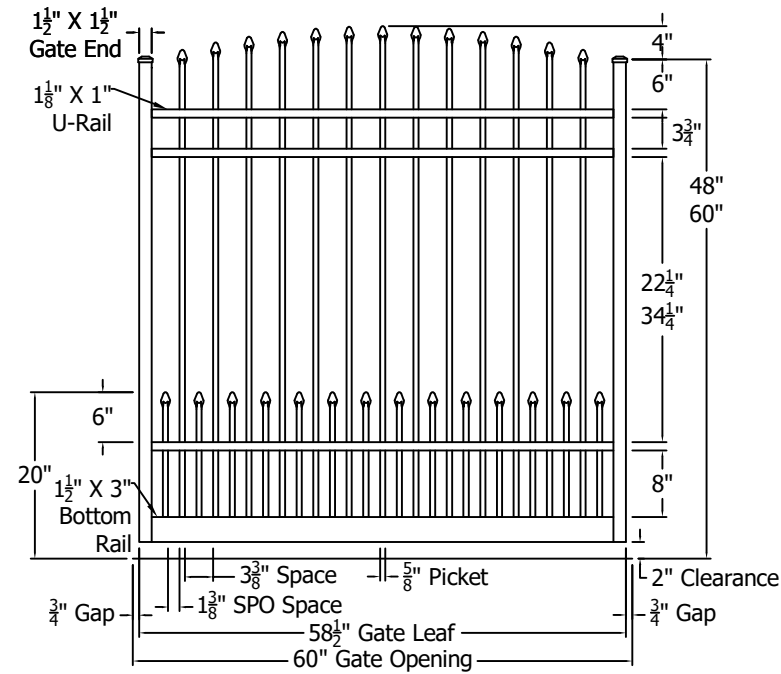

REV.	LOC.	REVISION	DATE
B		Updated Logos	12/18/20

Finial Options	
 Quad	 Triad
 Fleur-de-lis	

	3446 US 6 EAST Bremen, IN 46506 diggerspecialties.com	DRAWN BY: EH DATE DRAWN: 09-13-2019 SCALE = 1":1"	STYLE: 3131 Convex Standard Gates SPO AS SHOWN: 60" T
		DRAFT NO.: 20190913-1E	LOC: Z:\Aluminum\Regis\3000 Series\3000 SRS Gates\Updated Standard Drawings REV. B

4

3

2

1

D

C

B

A