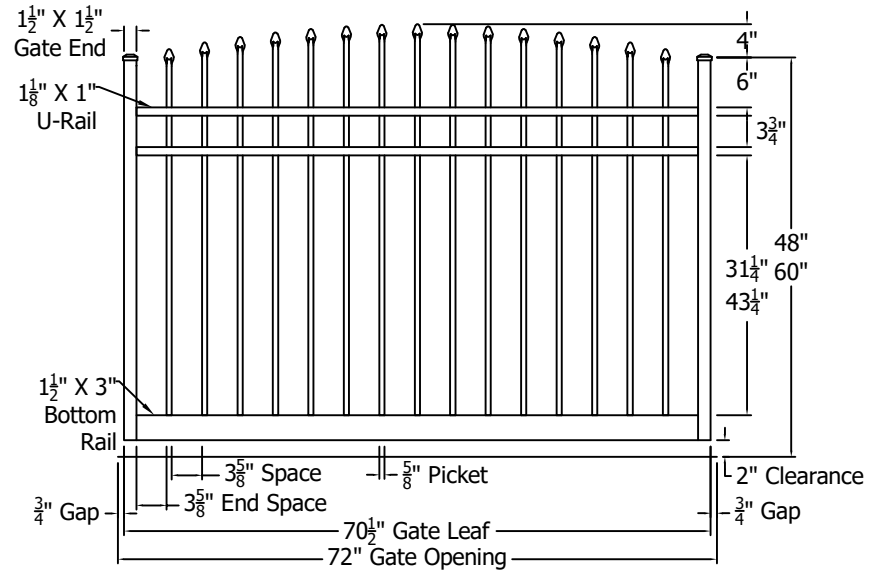

REV.	LOC.	REVISION	DATE
B		Updated Logos	12/18/20

Finial Options	
Quad	Triad
Fleur-de-lis	

 Regis® ALUMINUM FENCING	 DSI Digger Specialties Inc. <i>Transforming the Outdoor Living Experience™</i> 3446 US 6 EAST Bremen, IN 46506 diggerspecialties.com	DRAWN BY: EH	STYLE:
		DATE DRAWN: 09-13-2019	3131 Convex Standard Gates
		SCALE = 1":1"	AS SHOWN: 48" T
		DRAFT NO.: 20190913-1E	LOC: Z:\Aluminum\Regis\3000 Series\3000 SRS Gates\Updated Standard Drawings
			REV. B