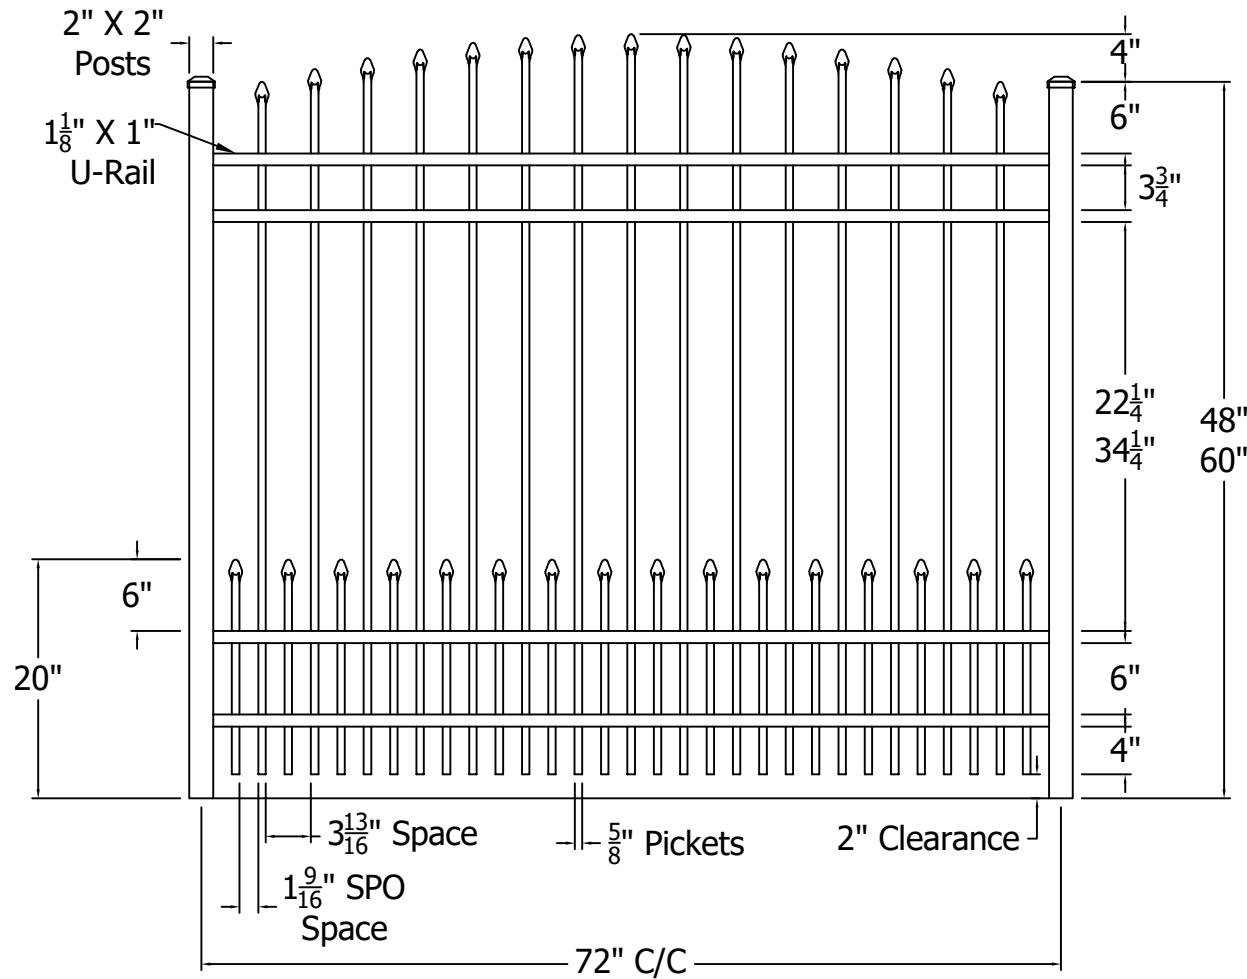

REV.	LOC.	REVISION	DATE
B		Updated Logos	12/17/20

Finial Options	
	
Quad	Triad
	
Fleur-de-lis	

	 <p><i>Transforming the Outdoor Living Experience™</i></p> <p>3446 US 6 EAST Bremen, IN 46506 diggerspecialties.com</p>	DRAWN BY: EH	STYLE:
		DATE DRAWN: 09-13-2019	3131 Convex Short Picket Option
		SCALE = 1":1"	AS SHOWN: 60" T
		DRAFT NO.: 20190913-1E	LOC: Z:\Aluminum\Regis\3000 Series\3000 SRS Sections\Updated Standard Drawings