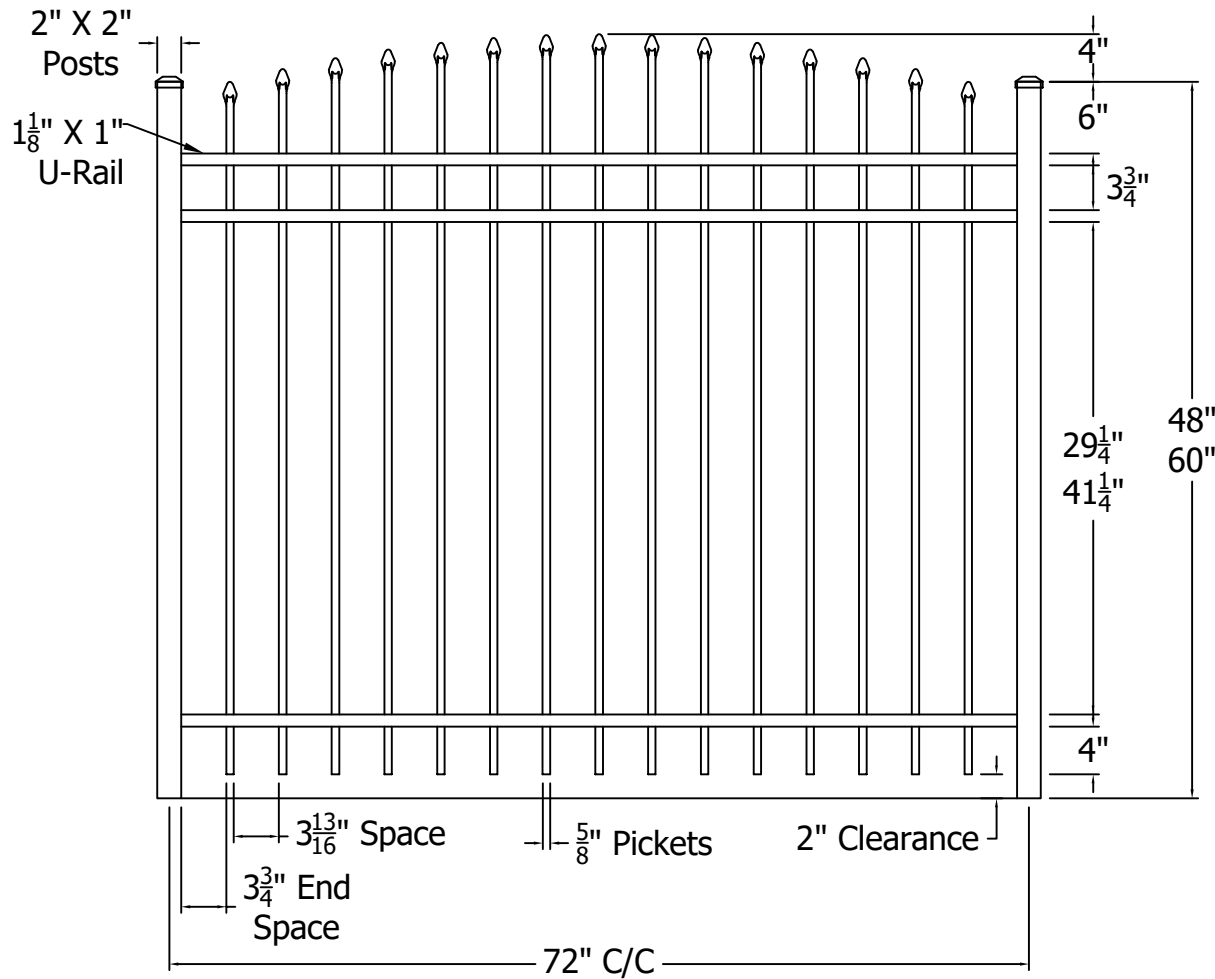

REV.	LOC.	REVISION	DATE
B		Updated Logos	12/17/20

Finial Options	
 Quad	 Triad
 Fleur-de-lis	

	 <i>Transforming the Outdoor Living Experience™</i> 3446 US 6 EAST Bremen, IN 46506 diggerspecialties.com	DRAWN BY: EH	STYLE:
		DATE DRAWN: 09-13-2019	3131 Convex
		SCALE = 1":1"	AS SHOWN: 60" T
		DRAFT NO.: 20190913-1E	LOC: Z:\Aluminum\Regis\3000 Series\3000 SRS Sections\Updated Standard Drawings
			REV.

4

3

2

1

D

C

B

A