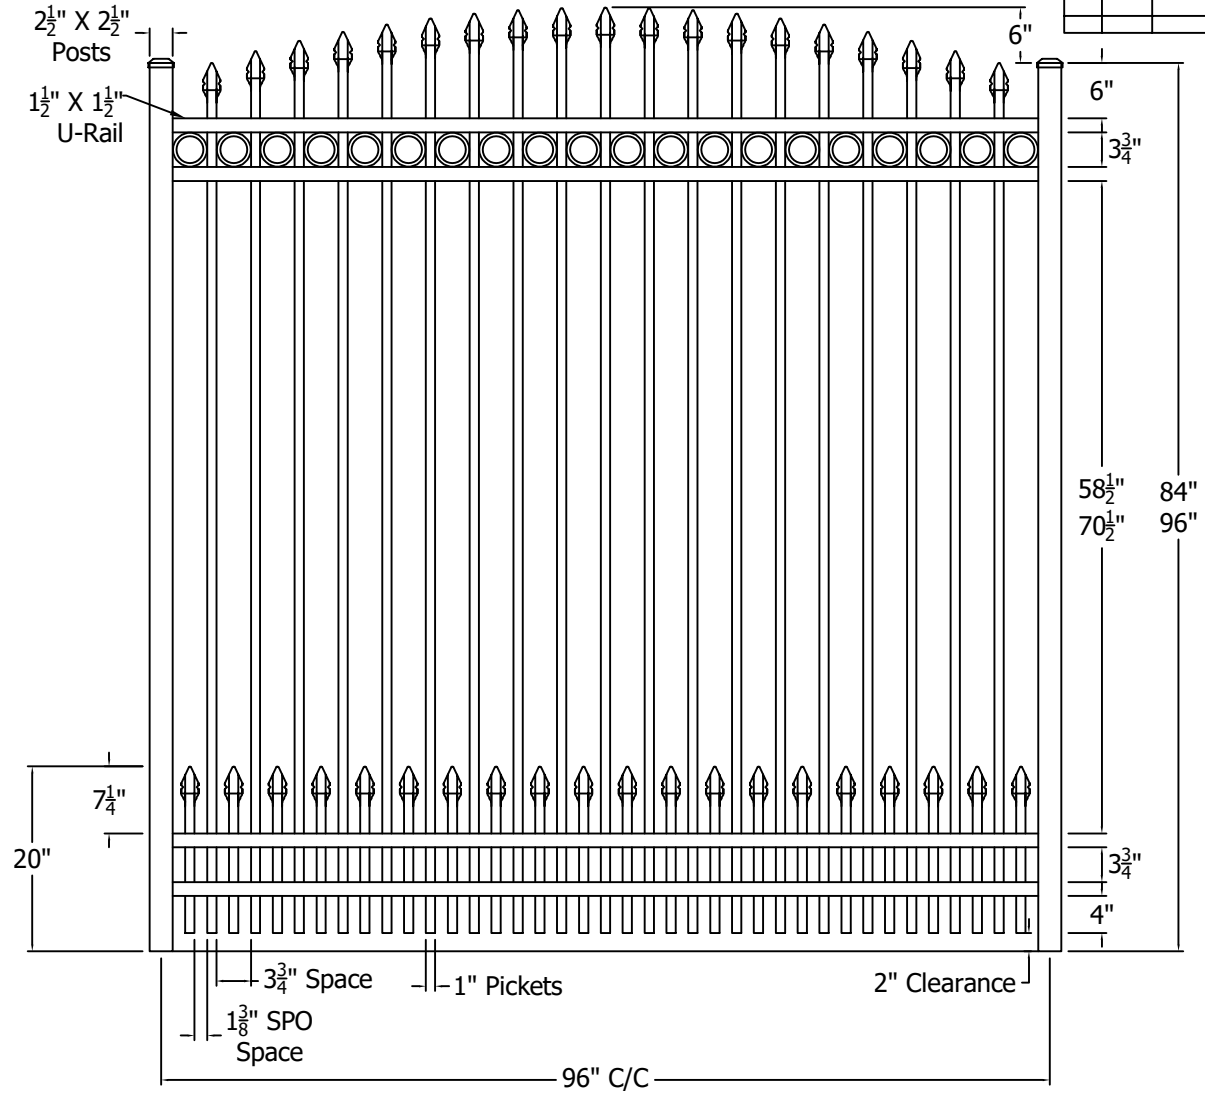

REV.	LOC.	REVISION	DATE

Finial Options	
 Quad	 Triad
 Fleur-de-lis	

	 <i>Transforming the Outdoor Living Experience™</i> 3446 US 6 EAST Bremen, IN 46506 diggerspecialties.com	DRAWN BY: EH DATE DRAWN: 04-15-2022	STYLE: 2141R Convex
		SCALE = 1":1"	AS SHOWN: 96" W X 96" T
		DRAFT NO.: 20220415-1E	LOC: Z:\Aluminum\CourtYard\2000 Series\Updated Standard Drawings REV. A

4

3

2

1

REV.	LOC.	REVISION	DATE

Finial Options	
 Quad	 Triad
 Fleur-de-lis	

	 <i>Transforming the Outdoor Living Experience™</i> 3446 US 6 EAST Bremen, IN 46506 diggerspecialties.com	DRAWN BY: EH DATE DRAWN: 04-15-2022	STYLE: 2141R Convex Short Picket Option
		SCALE = 1":1"	AS SHOWN: 96" W X 96" T
		DRAFT NO.: 20220415-1E	LOC: Z:\Aluminum\CourtYard\2000 Series\Updated Standard Drawings REV. A