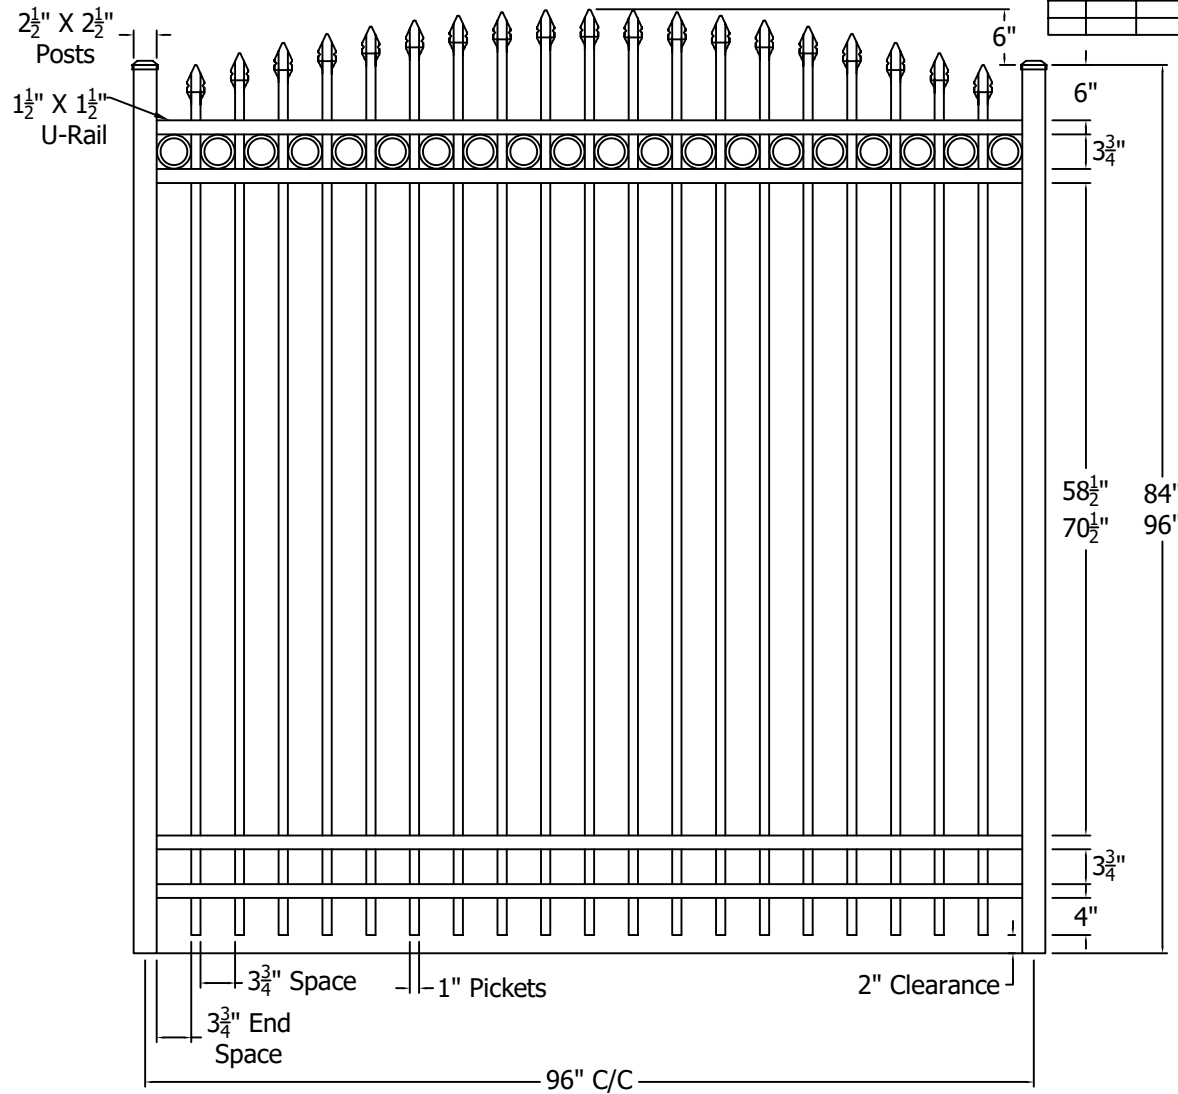

REV.	LOC.	REVISION	DATE

Finial Options	
 Quad	 Triad
 Fleur-de-lis	

	 <i>Transforming the Outdoor Living Experience™</i> 3446 US 6 EAST Bremen, IN 46506 diggerspecialties.com	DRAWN BY: EH DATE DRAWN: 04-15-2022	STYLE: 2141R Convex
		SCALE = 1":1"	AS SHOWN: 96" W X 96" T
		DRAFT NO.: 20220415-1E	LOC: Z:\Aluminum\CourtYard\2000 Series\Updated Standard Drawings REV. A

4

3

2

1

REV.	LOC.	REVISION	DATE

Finial Options	
 Quad	 Triad
 Fleur-de-lis	

	 <i>Transforming the Outdoor Living Experience™</i> 3446 US 6 EAST Bremen, IN 46506 diggerspecialties.com	DRAWN BY: EH DATE DRAWN: 04-15-2022	STYLE: 2141R Convex Short Picket Option
		SCALE = 1":1"	AS SHOWN: 96" W X 96" T
		DRAFT NO.: 20220415-1E	LOC: Z:\Aluminum\CourtYard\2000 Series\Updated Standard Drawings REV. A