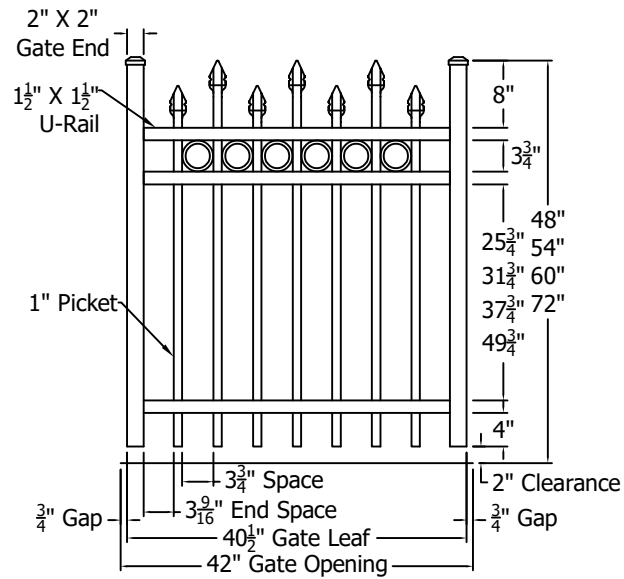

4

3

2

1

A

REV.	LOC.	REVISION	DATE

	<p>Transforming the Outdoor Living Experience™</p> <p>3446 US 6 EAST Bremen, IN 46506 diggerspecialties.com</p>	DRAWN BY: EH DATE DRAWN: 08-19-2021	STYLE: 2132R Standard Gates
		SCALE = 1":1"	AS SHOWN: 48" T
		DRAFT NO.: 20210819-1E	LOC: Z:\Aluminum\CourtYard\2000 Series\Updated Standard Drawings
		REV. A	