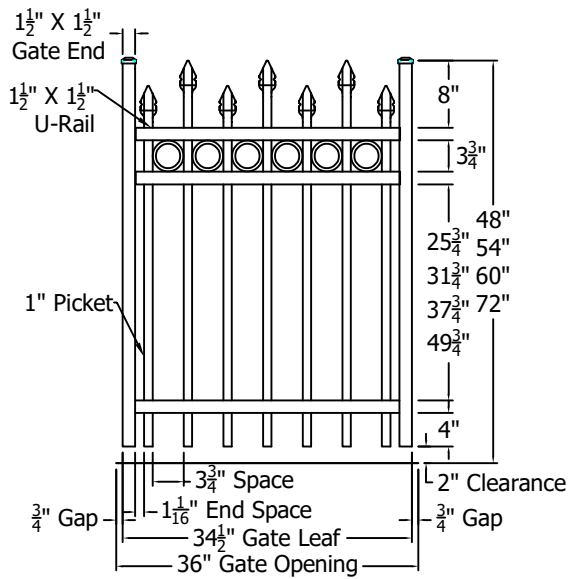

4

3

2

1

A

REV.	LOC.	REVISION	DATE

	<p>Transforming the Outdoor Living Experience™</p> <p>3446 US 6 EAST Bremen, IN 46506 diggerspecialties.com</p>	DRAWN BY: EH DATE DRAWN: 08-19-2021	STYLE: 2132R Standard Gates
		SCALE = 1":1"	AS SHOWN: 48" T
		DRAFT NO.: 20210819-1E	LOC: Z:\Aluminum\CourtYard\2000 Series\Updated Standard Drawings
		REV. A	