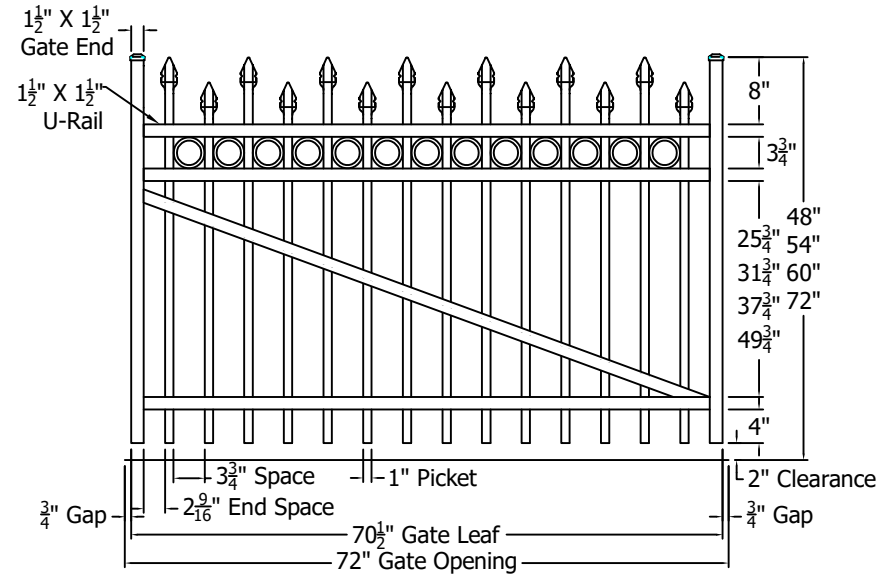

4

3

2

1

A

REV.	LOC.	REVISION	DATE

	<p>Transforming the Outdoor Living Experience™</p> <p>3446 US 6 EAST Bremen, IN 46506 diggerspecialties.com</p>	DRAWN BY: EH DATE DRAWN: 08-19-2021	STYLE: 2132R Standard Gates
		SCALE = 1":1"	AS SHOWN: 48" T
		DRAFT NO.: 20210819-1E	LOC: Z:\Aluminum\CourtYard\2000 Series\Updated Standard Drawings
		REV. A	