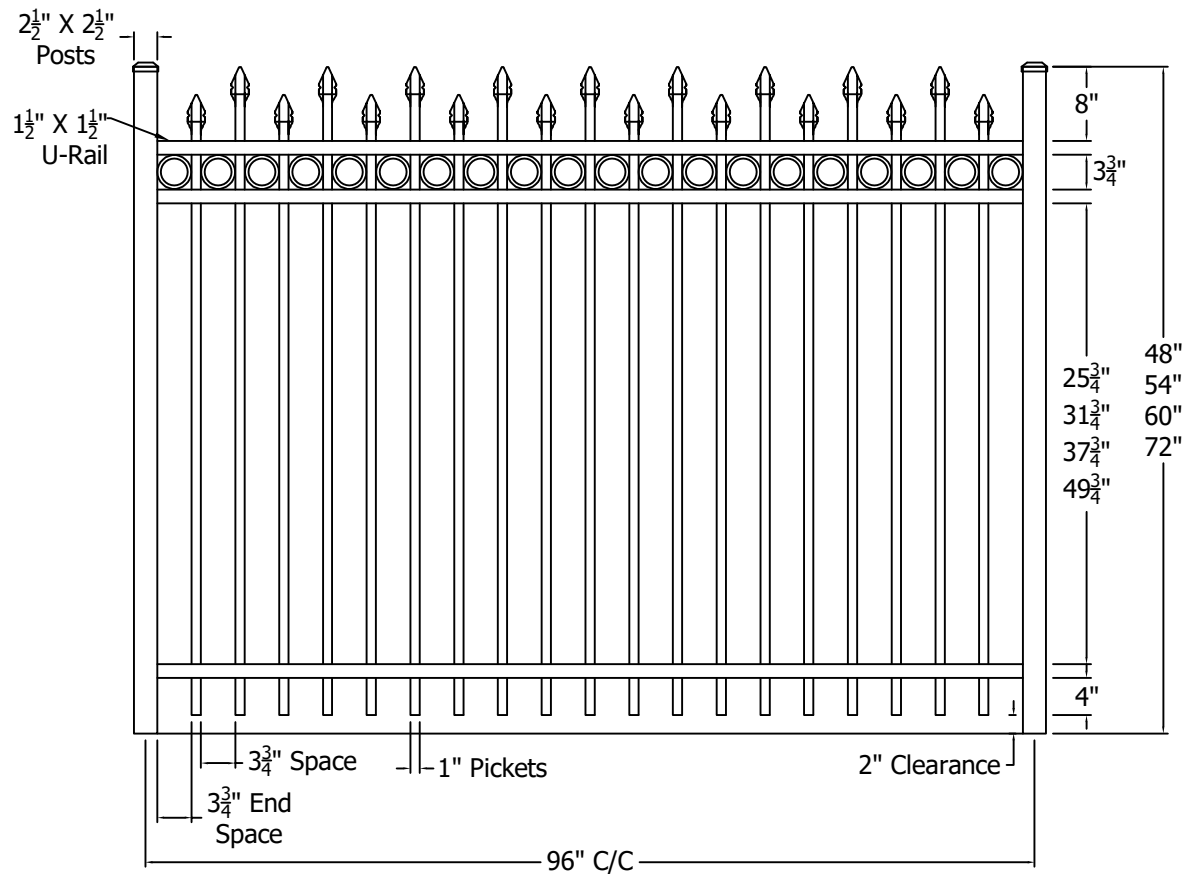

REV.	LOC.	REVISION	DATE

Finial Options	
 Quad	 Triad
 Fleur-de-lis	

	 Transforming the Outdoor Living Experience™ 3446 US 6 EAST Bremen, IN 46506 diggerspecialties.com	DRAWN BY: EH DATE DRAWN: 08-19-2021	STYLE: 2132R
		SCALE = 1":1"	AS SHOWN: 96" W X 72" T
		DRAFT NO.: 20210819-1E	LOC: Z:\Aluminum\CourtYard\2000 Series\Updated Standard Drawings REV. A

REV.	LOC.	REVISION	DATE

Finial Options	
 Quad	 Triad
 Fleur-de-lis	

	 <i>Transforming the Outdoor Living Experience™</i> 3446 US 6 EAST Bremen, IN 46506 diggerspecialties.com	DRAWN BY: EH DATE DRAWN: 08-19-2021	STYLE: 2132R Short Picket Option
		SCALE = 1":1"	AS SHOWN: 96" W X 72" T
		DRAFT NO.: 20210819-1E	LOC: Z:\Aluminum\CourtYard\2000 Series\Updated Standard Drawings REV. A