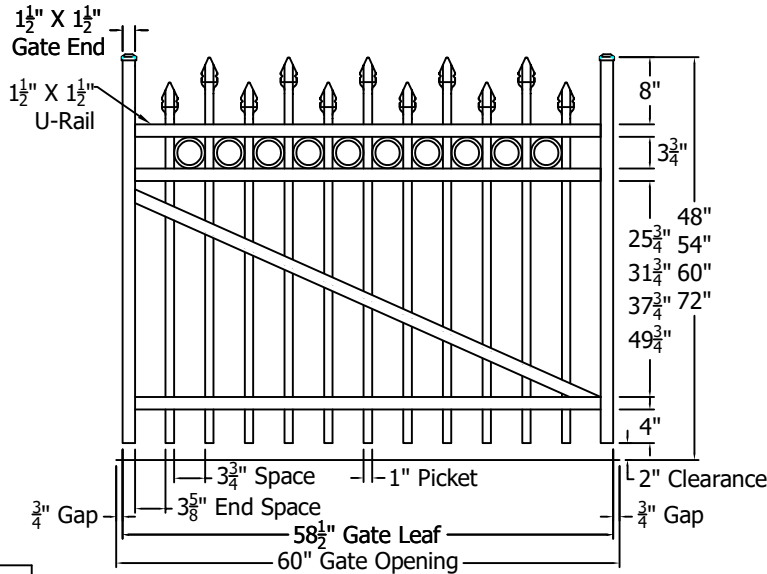

4

3

2

1

A

REV.	LOC.	REVISION	DATE

	<p>Transforming the Outdoor Living Experience™</p> <p>3446 US 6 EAST Bremen, IN 46506 diggerspecialties.com</p>	DRAWN BY: EH DATE DRAWN: 08-19-2021	STYLE: 2132R Standard Gates
		SCALE = 1":1"	AS SHOWN: 48" T
		DRAFT NO.: 20210819-1E	LOC: Z:\Aluminum\CourtYard\2000 Series\Updated Standard Drawings
		REV. A	