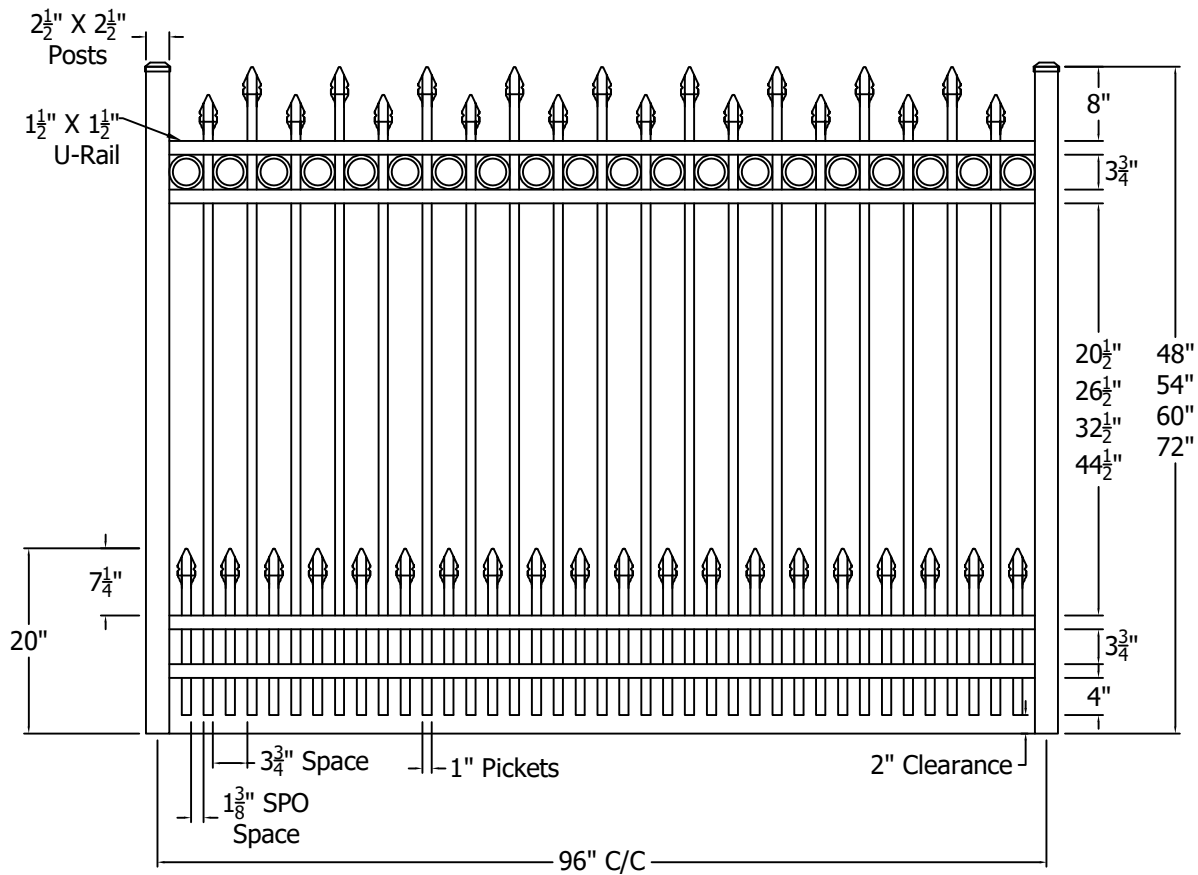

REV.	LOC.	REVISION	DATE

Finial Options	
 Quad	 Triad
 Fleur-de-lis	

	 <i>Transforming the Outdoor Living Experience™</i> 3446 US 6 EAST Bremen, IN 46506 diggerspecialties.com	DRAWN BY: EH DATE DRAWN: 08-19-2021	STYLE: 2132R Short Picket Option
		SCALE = 1":1"	AS SHOWN: 96" W X 72" T
		DRAFT NO.: 20210819-1E	LOC: Z:\Aluminum\CourtYard\2000 Series\Updated Standard Drawings REV. A