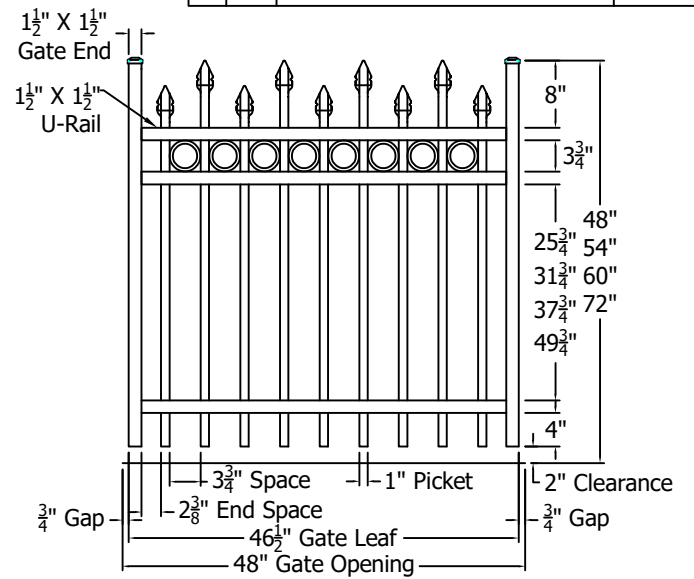

4

3

2

1

A

REV.	LOC.	REVISION	DATE

	<p>Transforming the Outdoor Living Experience™</p> <p>3446 US 6 EAST Bremen, IN 46506 diggerspecialties.com</p>	DRAWN BY: EH DATE DRAWN: 08-19-2021	STYLE: 2132R Standard Gates
		SCALE = 1":1"	AS SHOWN: 48" T
		DRAFT NO.: 20210819-1E	LOC: Z:\Aluminum\CourtYard\2000 Series\Updated Standard Drawings
		REV. A	