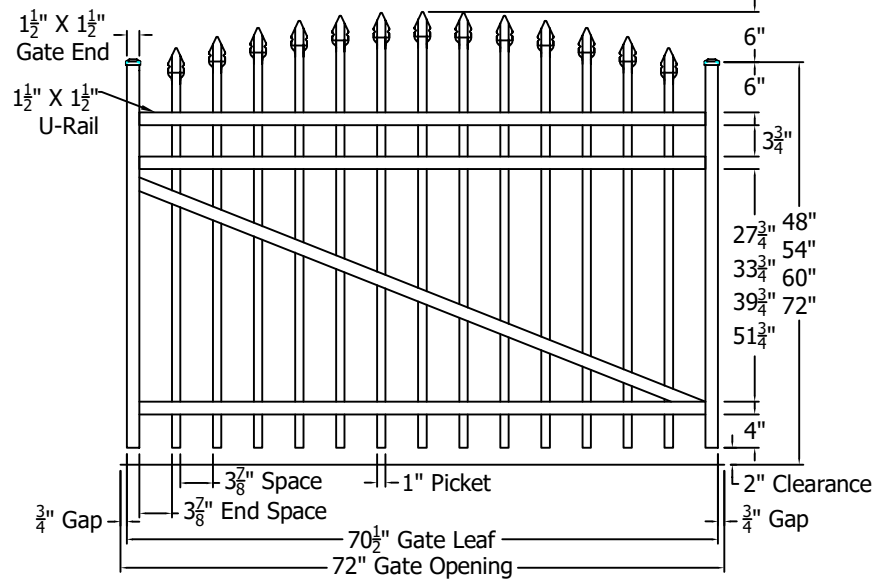

4

3

2

1

A

REV.	LOC.	REVISION	DATE

	<p>Transforming the Outdoor Living Experience™</p> <p>3446 US 6 EAST Bremen, IN 46506 diggerspecialties.com</p>	DRAWN BY: EH	STYLE:
		DATE DRAWN: 04-15-2022	<b>2131 Convex Standard Gates</b>
		SCALE = 1":1"	AS SHOWN: 48" T
		DRAFT NO.: 20220415-1E	LOC: Z:\Aluminum\CourtYard\2000 Series\Updated Standard Drawings
			REV. <b>A</b>

NOTE: Gusset Bracing Required On Gates Over 48" Wide

REV.	LOC.	REVISION	DATE

Finial Options	
 Quad	 Triad
 Fleur-de-lis	

	 Digger Specialties Inc. <i>Transforming the Outdoor Living Experience™</i>	DRAWN BY: EH	STYLE: <b>2131 Convex Standard Gates SPO</b>	
		DATE DRAWN: 04-15-2022		AS SHOWN: 48" T
		SCALE = 1":1"	LOC: Z:\Aluminum\CourtYard\2000 Series\Updated Standard Drawings	REV. A
		DRAFT NO.: 20220415-1E	3446 US 6 EAST Bremen, IN 46506 diggerspecialties.com	