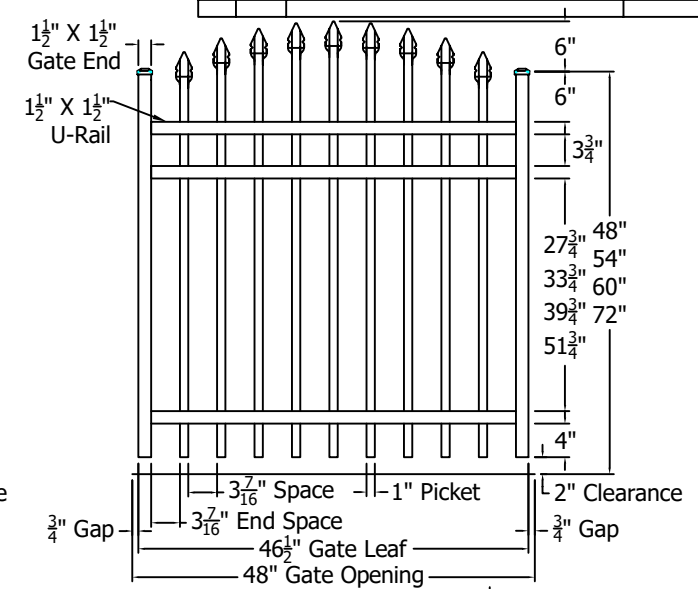

REV.	LOC.	REVISION	DATE

	Transforming the Outdoor Living Experience™ 3446 US 6 EAST Bremen, IN 46506 diggerspecialties.com	DRAWN BY: EH	STYLE:
		DATE DRAWN: 04-15-2022	2131 Convex Standard Gates
		SCALE = 1":1"	AS SHOWN: 48" T
		DRAFT NO.: 20220415-1E	LOC: Z:\Aluminum\CourtYard\2000 Series\Updated Standard Drawings
			REV. A

4

3

2

1

D

C

B

A