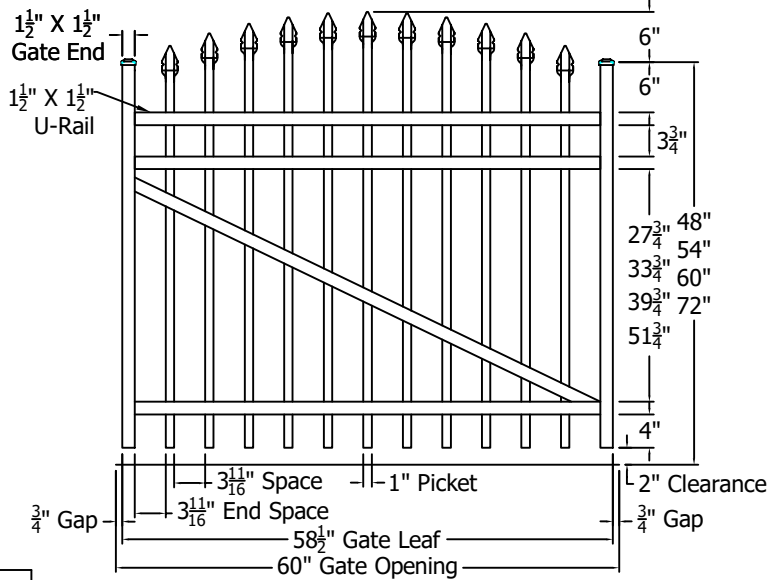

4

3

2

1

A

REV.	LOC.	REVISION	DATE

	<p>Transforming the Outdoor Living Experience™</p> <p>3446 US 6 EAST Bremen, IN 46506 diggerspecialties.com</p>	DRAWN BY: EH	STYLE:
		DATE DRAWN: 04-15-2022	<b>2131 Convex Standard Gates</b>
		SCALE = 1":1"	AS SHOWN: 48" T
		DRAFT NO.: 20220415-1E	LOC: Z:\Aluminum\CourtYard\2000 Series\Updated Standard Drawings
			REV. <b>A</b>

NOTE: Gusset Bracing Required On Gates Over 48" Wide

REV.	LOC.	REVISION	DATE

Finial Options	
 Quad	 Triad
 Fleur-de-lis	

	 Digger Specialties Inc. <i>Transforming the Outdoor Living Experience™</i>	DRAWN BY: EH	STYLE: <b>2131 Convex Standard Gates SPO</b>	
		DATE DRAWN: 04-15-2022		AS SHOWN: 48" T
		SCALE = 1":1"	LOC: Z:\Aluminum\CourtYard\2000 Series\Updated Standard Drawings	REV. A
		DRAFT NO.: 20220415-1E	3446 US 6 EAST Bremen, IN 46506 diggerspecialties.com	