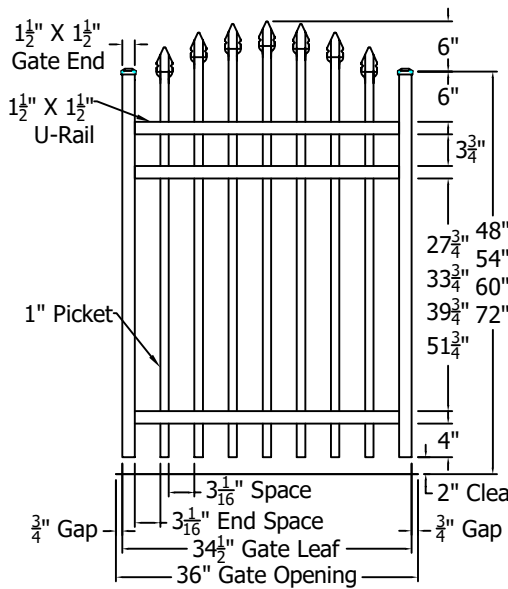

REV.	LOC.	REVISION	DATE

	Transforming the Outdoor Living Experience™ 3446 US 6 EAST Bremen, IN 46506 diggerspecialties.com	DRAWN BY: EH	STYLE:
		DATE DRAWN: 04-15-2022	2131 Convex Standard Gates
		SCALE = 1":1"	AS SHOWN: 48" T
		DRAFT NO.: 20220415-1E	LOC: Z:\Aluminum\CourtYard\2000 Series\Updated Standard Drawings
			REV. A

4

3

2

1

D

C

B

A