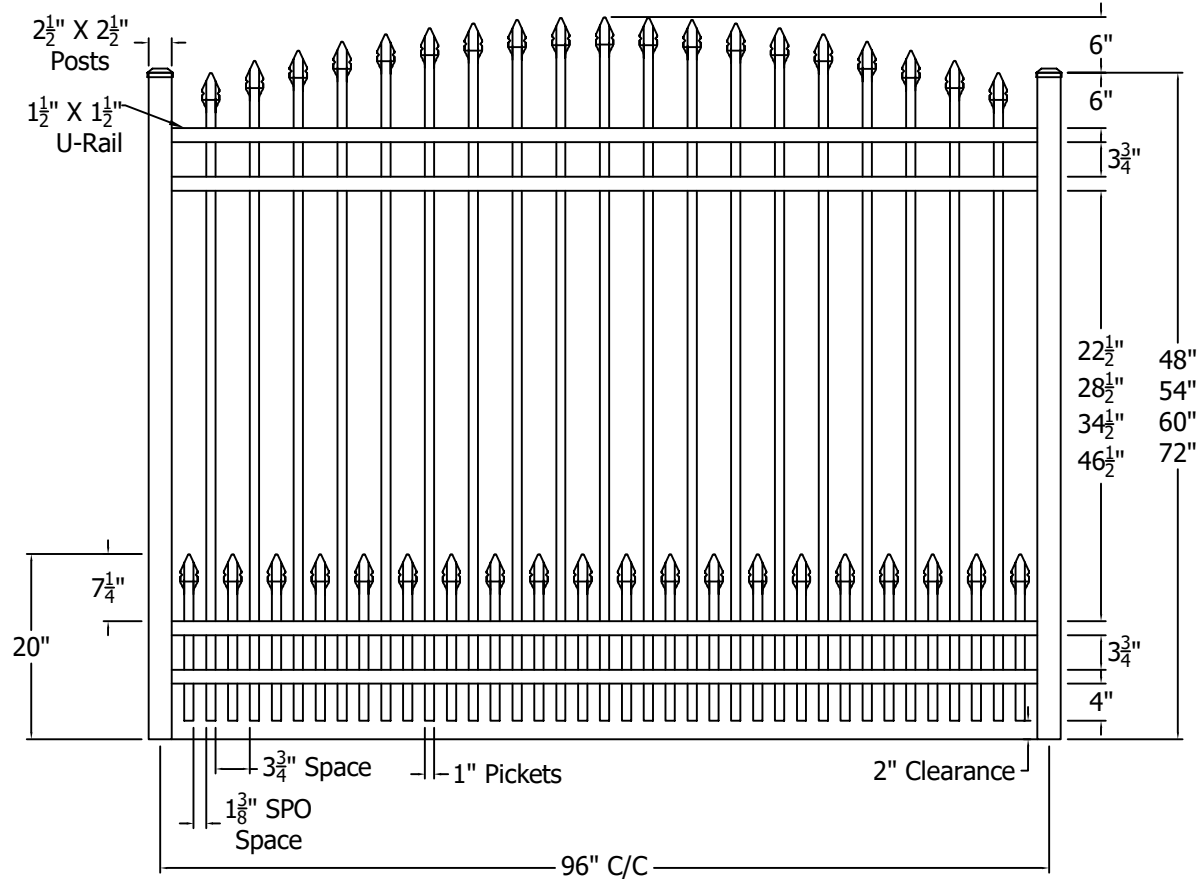

REV.	LOC.	REVISION	DATE

Finial Options	
 Quad	 Triad
 Fleur-de-lis	

	 Digger Specialties Inc. <i>Transforming the Outdoor Living Experience™</i>	DRAWN BY: EH DATE DRAWN: 04-15-2022	STYLE: <b>2131 Convex Short Picket Option</b>
		SCALE = 1":1"	AS SHOWN: 96" W X 72" T
3446 US 6 EAST Bremen, IN 46506 diggerspecialties.com	DRAFT NO.: 20220415-1E	LOC: Z:\Aluminum\CourtYard\2000 Series\Updated Standard Drawings	REV. A