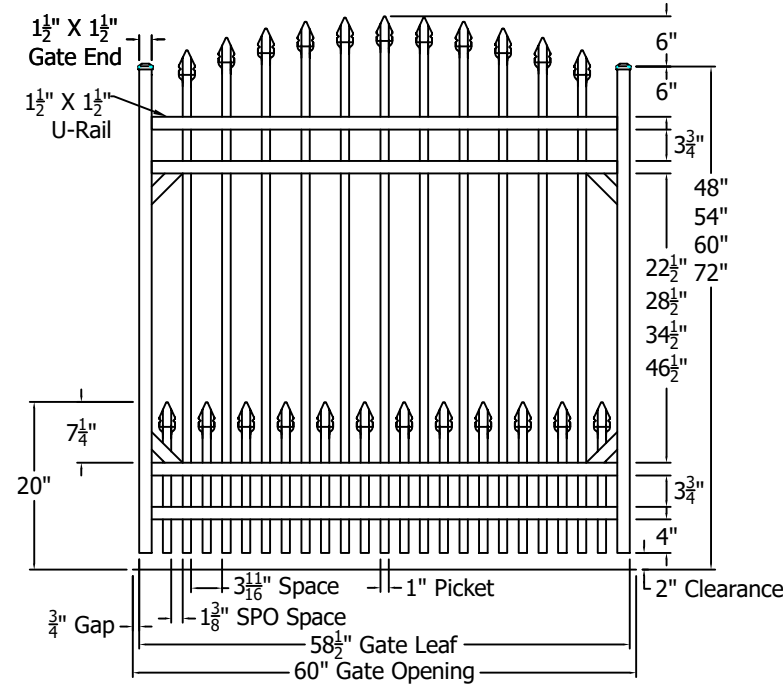

4

3

2

1

D

C

B

A

NOTE: Gusset Bracing Required On Gates Over 48" Wide

REV.	LOC.	REVISION	DATE

Finial Options	
 Quad	 Triad
 Fleur-de-lis	

	 Digger Specialties Inc. <i>Transforming the Outdoor Living Experience™</i>	DRAWN BY: EH	STYLE: <b>2131 Convex Standard Gates SPO</b>	
		DATE DRAWN: 04-15-2022		AS SHOWN: 48" T
		SCALE = 1":1"	LOC: Z:\Aluminum\CourtYard\2000 Series\Updated Standard Drawings	REV. A
		DRAFT NO.: 20220415-1E	3446 US 6 EAST Bremen, IN 46506 diggerspecialties.com	