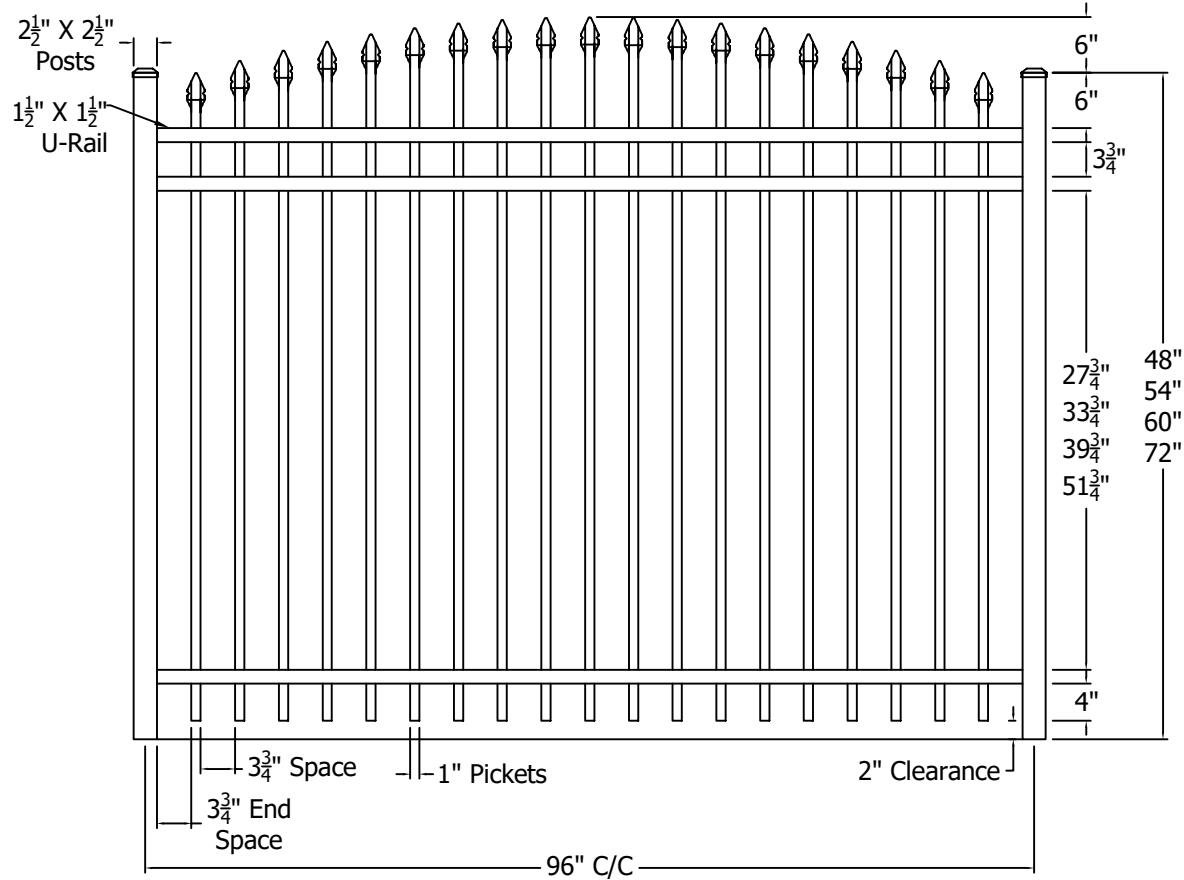

REV.	LOC.	REVISION	DATE

Finial Options	
 Quad	 Triad
 Fleur-de-lis	

	 <i>Transforming the Outdoor Living Experience™</i> 3446 US 6 EAST Bremen, IN 46506 diggerspecialties.com	DRAWN BY: EH DATE DRAWN: 04-15-2022	STYLE: <b>2131 Convex</b>
		SCALE = 1":1"	AS SHOWN: 96" W X 72" T
		DRAFT NO.: 20220415-1E	LOC: Z:\Aluminum\CourtYard\2000 Series\Updated Standard Drawings REV. <b>A</b>

REV.	LOC.	REVISION	DATE

Finial Options	
 Quad	 Triad
 Fleur-de-lis	

	 Digger Specialties Inc. <i>Transforming the Outdoor Living Experience™</i>	DRAWN BY: EH DATE DRAWN: 04-15-2022	STYLE: <b>2131 Convex Short Picket Option</b>
		SCALE = 1":1"	AS SHOWN: 96" W X 72" T
3446 US 6 EAST Bremen, IN 46506 diggerspecialties.com	DRAFT NO.: 20220415-1E	LOC: Z:\Aluminum\CourtYard\2000 Series\Updated Standard Drawings	REV. A