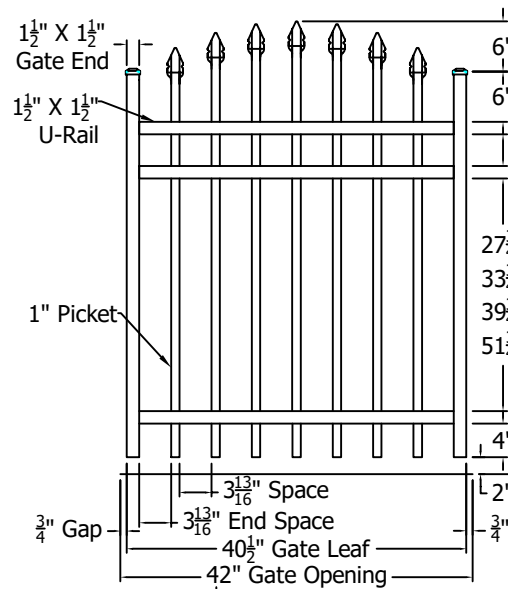

REV.	LOC.	REVISION	DATE

	Transforming the Outdoor Living Experience™ 3446 US 6 EAST Bremen, IN 46506 diggerspecialties.com	DRAWN BY: EH	STYLE:
		DATE DRAWN: 04-15-2022	2131 Convex Standard Gates
		SCALE = 1":1"	AS SHOWN: 48" T
		DRAFT NO.: 20220415-1E	LOC: Z:\Aluminum\CourtYard\2000 Series\Updated Standard Drawings
			REV. A

4

3

2

1

D

C

B

A