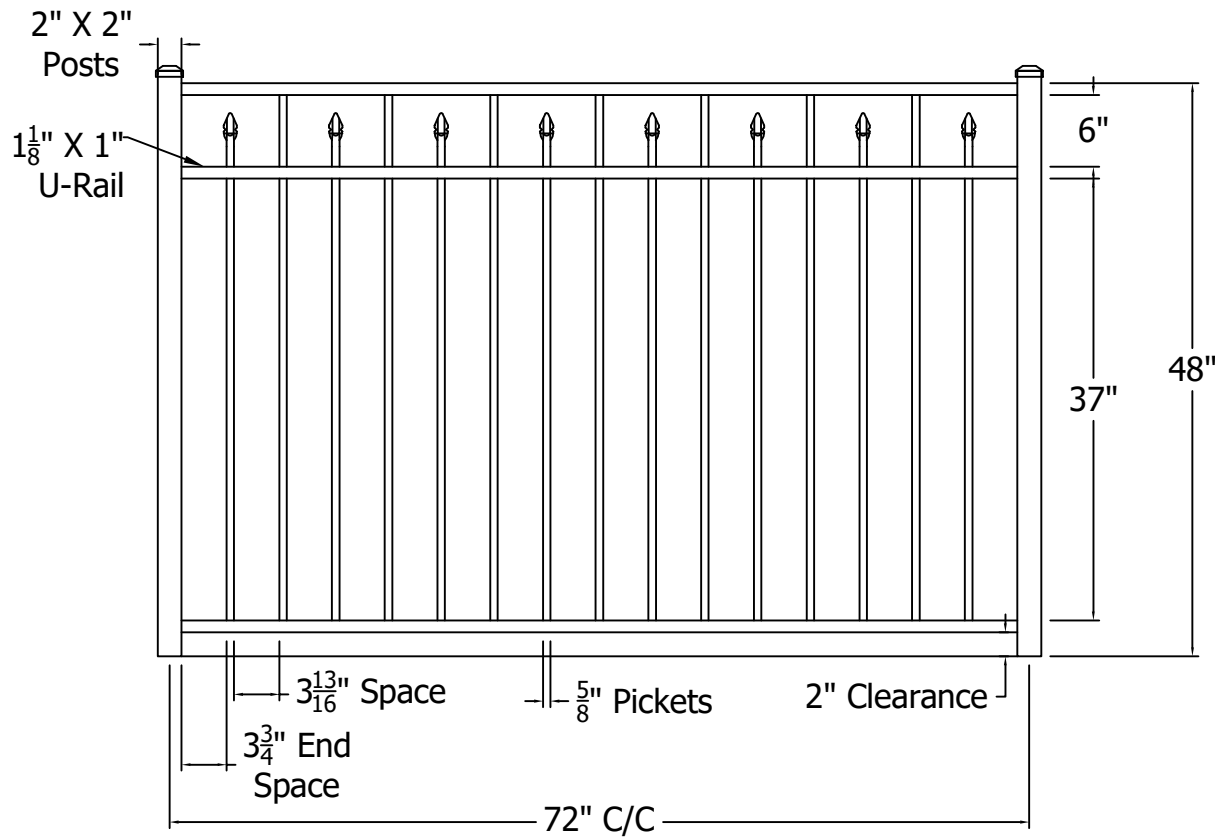

REV.	LOC.	REVISION	DATE

Finial Options	
 Quad	 Triad
 Fleur-de-lis	

DRAWN BY: EH	STYLE:
DATE DRAWN: 02-18-2021	<b>0233 Flush Bottom</b>
SCALE = 1":1"	AS SHOWN: 72" W 48" T
DRAFT NO.: 20210218-1E	LOC: Z:\Aluminum\CourtYard\Hundred Series\Hundred SRS Sections\Updated Standard Drawings
	REV. <b>A</b>

REV.	LOC.	REVISION	DATE

Finial Options	
 Quad	 Triad
 Fleur-de-lis	

DRAWN BY: EH	STYLE:	<b>0233 Flush Bottom Short Picket Option</b>	REV. A
DATE DRAWN: 02-18-2021	AS SHOWN: 72" W 48" T		
SCALE = 1":1"	LOC: Z:\Aluminum\CourtYard\Hundred Series\Hundred SRS Sections\Updated Standard Drawings		
DRAFT NO.: 20210218-1E			