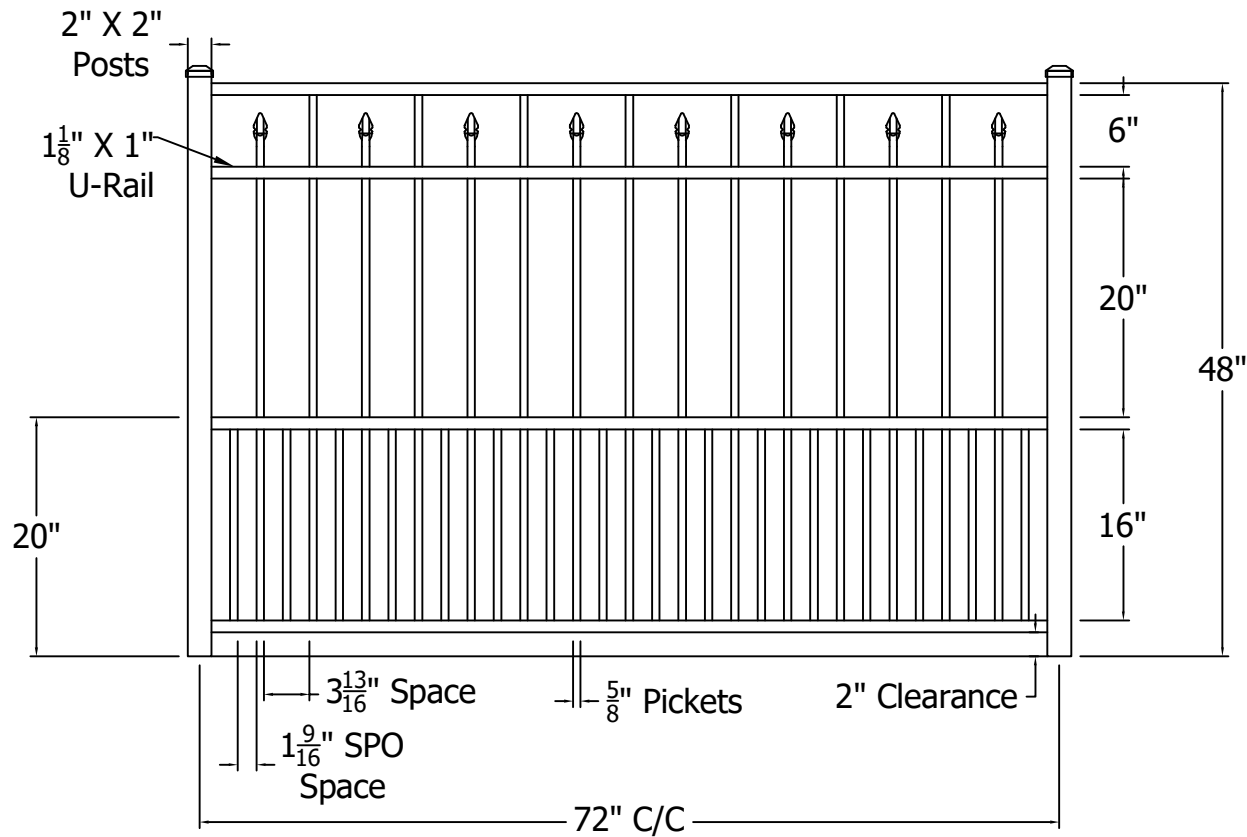

REV.	LOC.	REVISION	DATE

Finial Options	
 Quad	 Triad
 Fleur-de-lis	

DRAWN BY: EH	STYLE:	<b>0233 Flush Bottom Short Picket Option</b>	REV. A
DATE DRAWN: 02-18-2021	AS SHOWN: 72" W 48" T		
SCALE = 1":1"	LOC: Z:\Aluminum\CourtYard\Hundred Series\Hundred SRS Sections\Updated Standard Drawings		
DRAFT NO.: 20210218-1E			